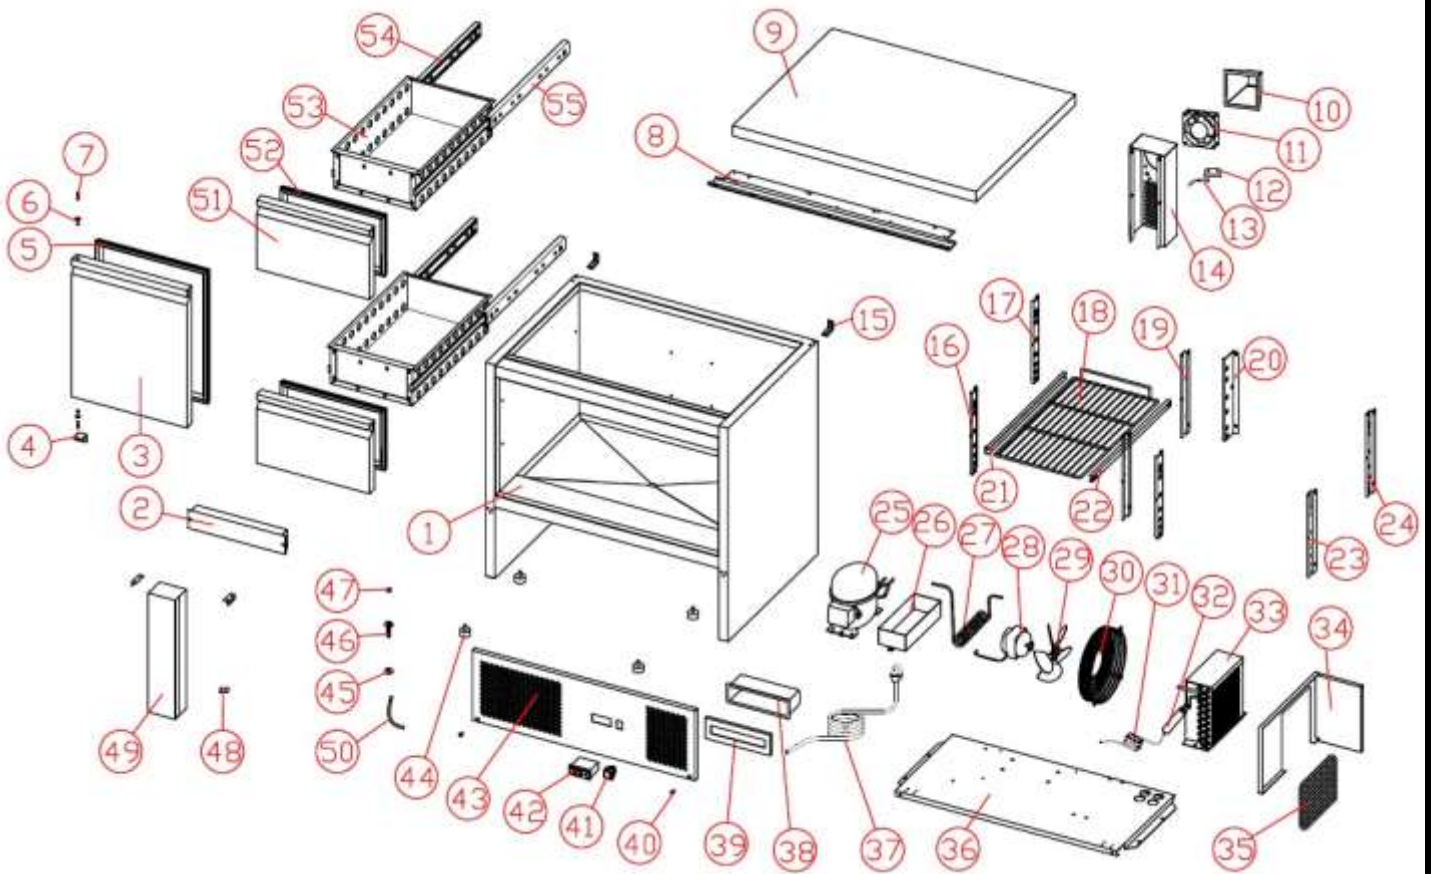

# СТОЛ ХОЛОДИЛЬНЫЙ TATRA TRTGNL1D2 TN

## СТОЛ ХОЛОДИЛЬНЫЙ TATRA TRTGNL1D2 TN

1	CABINET	GXE-0-000-0017-0	1
2	DRAWER BEAM	GXE-0-000-0098-0	1
3	DOOR(LEFT )	GXE-0-000-0080-0	1
4	BOTTOM HINGE	GXE-2-001-0090-0	1
5	DOOR GASKET	16401390494	1
6	DOOR AXIS SLEEVE	16353010008	2
7	HINGE AXIS	12515035728	2
8	UPPER HINGE	GXE-2-001-0076-0	1
9	COUNTER TOP	GXE-0-000-0019-0	1
10	AIR GUIDE COVER	16356010001	1
11	EVA. FAN	17701151238	1
12	PROBE COVER	GXE-2-001-0286-0	1
13	PROBE	17649490013	1
14	FAN BASE	GXE-2-001-0091-0	1
15	TOP FIXING PLATE	GXE-2-001-0092-0	2
16	BEAM HANG STRIP(LEFT)	GXE-2-001-0093-0	2
17	SIDE REAR HANG STRIP(LEFT)	GXE-2-001-0097-0	1
18	SHELF	12502012759	1
19	REAR HANG STRIP(RIGHT)	GXE-2-001-0096-0	1
20	REAR HANG STRIP(LEFT)	GXE-2-001-0095-0	1
21	LEFT SHELF GUIDE	GXE-2-001-0037-0	1
22	RIGHT SHELF GUIDE	GXE-2-001-0036-0	1
23	BEAM HANG STRIP(RIGHT)	GXE-2-001-0094-0	2
24	SIDE REAR HANG STRIP(RIGHT)	GXE-2-001-0098-0	1
25	COMPRESSOR	17209010036	1
26	OUTER DRAIN PAN	16316130004	1
27	HIGH PRESSURE PIPE	17116060009	1
28	COND. FAN MOTOR	17701190001	1
29	COND. FAN BLADE	16381738062	1
30	COND.FAN COVER	22726010001	1
31	CAPILLARY	15804042410	1
32	DRYER FILTER	17111250145	1
33	CONDENSER	17302090201	1
34	WIND COVER	GXE-2-001-0074-0	1
35	DRYER FILTER	16324020005	1
36	COOLING UNIT BOARD	GXE-2-001-0072-0	1
37	POWER CORD	17664640059	1
38	PLASTIC WATER-PROOF BOX	16316130001	1
39	PLASTIC WATER-PROOF BOX COVER	16316130002	1
40	LARGE PLASTIC BUTTON	16369390066	2
41	POWER SWITCH	17749210020	1
42	CONTROLLER	17709030002	1
43	PANEL	GXE-2-001-0075-0	1
44	FEET	12534010009	4
45	DRAIN-PIPE BUT	16365050901	1
46	DRAIN-PIPE	15810020901	1
47	WATER PLUG	16369140901	1
48	MIDDLE BEAM CONNECT	GXE-2-001-0017-0	3
49	MIDDLE BEAM	GXE-0-000-0096-0	1
50	PVC DRAIN-PIPE	GXE-2-005-0005-0	1
51	DRAWER DOOR	GXE-0-000-0099-0	2
52	DRAWER DOOR GASKET	16401000202	2
53	DRAWER	GXE-0-000-0100-0	2
54	DRAWER GUIDE (LEFT)	1009009790550(left)	2
55	DRAWER GUIDE (RIGHT)	1009009790550(right)	2