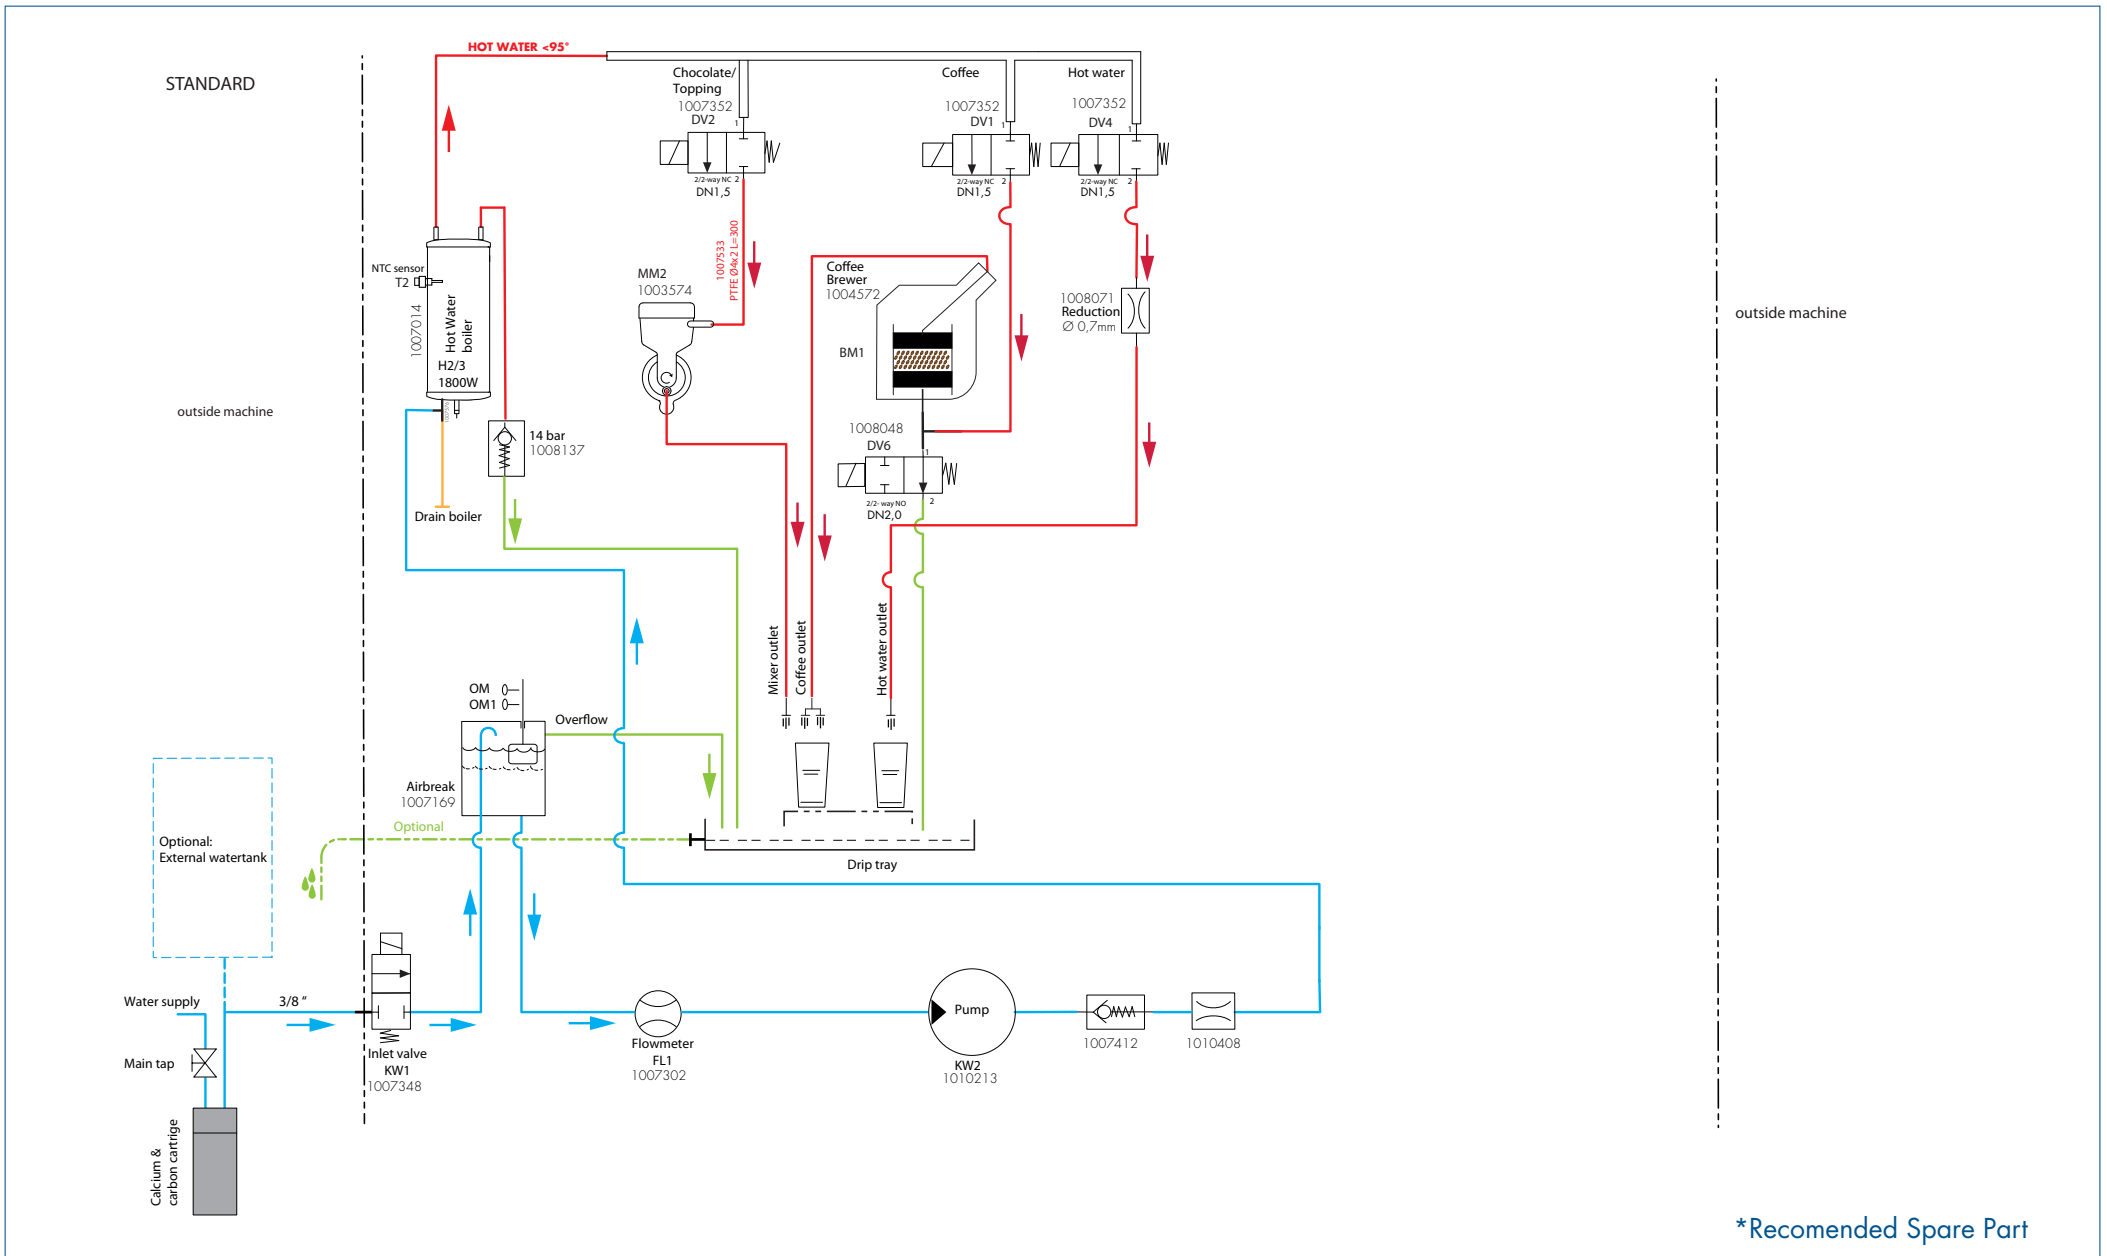

*Recommended Spare Part

Type : OPTIME (ROTATION PUMP)
Articulenumber : 1010624

From mach. nr. : 2NE20421
Date : 10 - 2021

Page : 15 - 19
Rev : 1.1 / 02-08-2023

Rated voltage : 1N~ 230V 50-60Hz 2875W

Drawer : JK
Date : 28-08-2021

Spare Parts Info

ANIMO
www.animo.eu