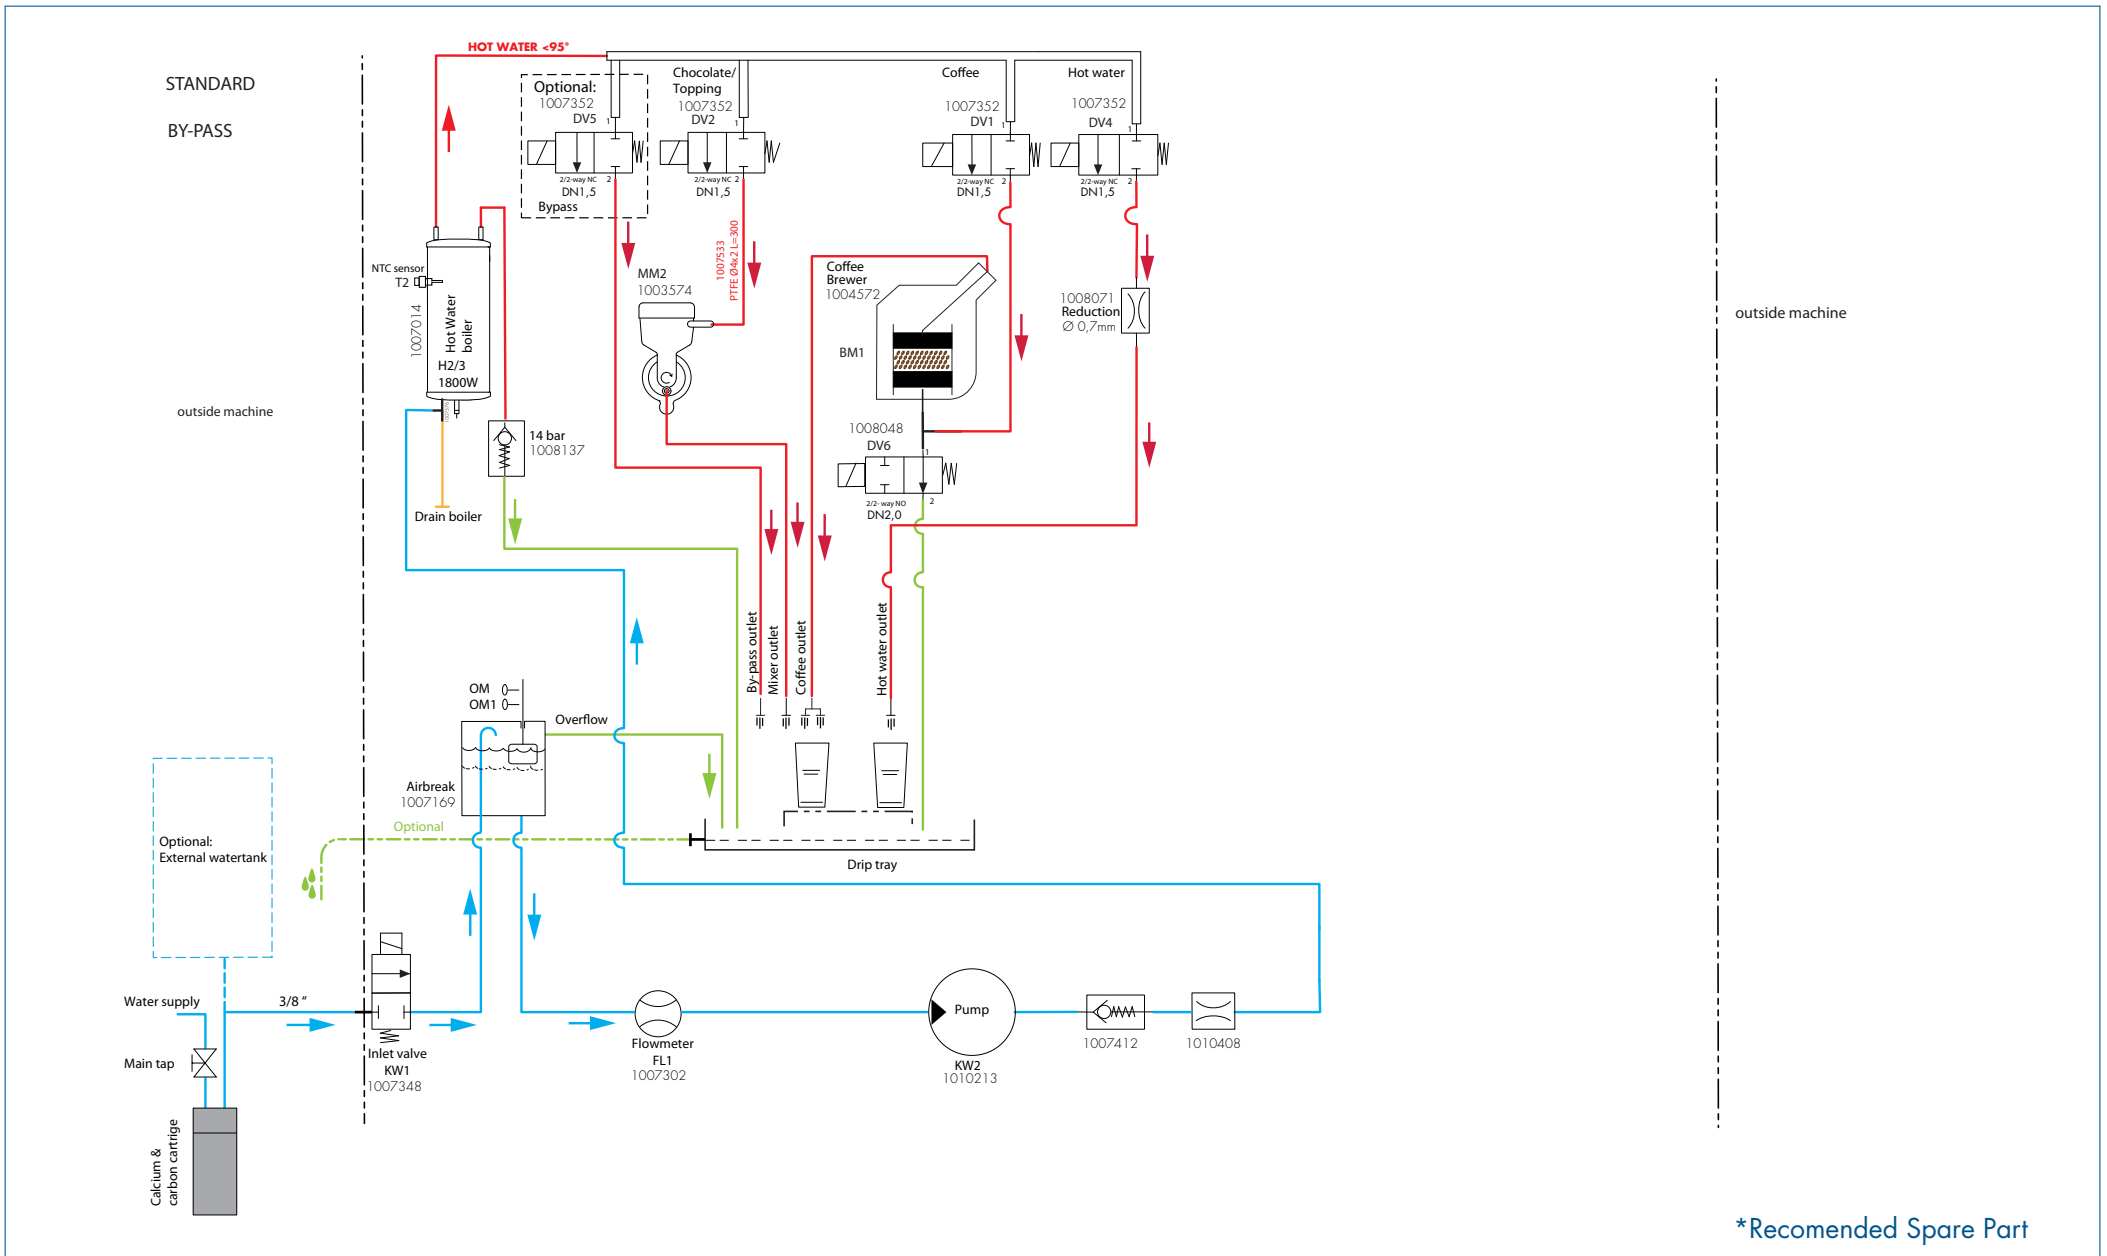

*Recommended Spare Part

Type : OPTIME (ROTATION PUMP)
Articulenumber : 1010624

From mach. nr. : 2NE20421
Date : 10 - 2021

Page : 16 - 19
Rev : 1.1 / 02-08-2023

Rated voltage : 1N~ 230V 50-60Hz 2875W

Drawer : JK
Date : 28-08-2021

Spare Parts Info

ANIMO

www.animo.eu