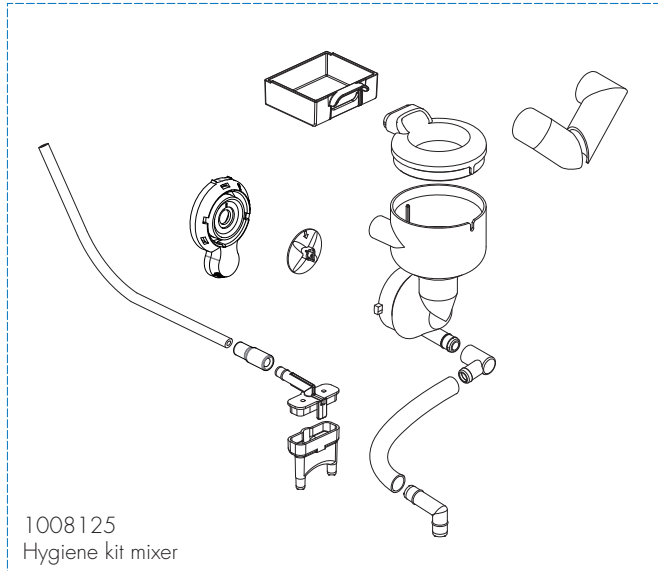

Accessories

*Recommended Spare Part

Type : OPTIME (ROTATION PUMP)
Articlenumber : 1010624

Rated voltage : 1N~ 230V 50-60Hz 2875W

From mach. nr. : 2NE20421
Date : 10 - 2021

Drawer : JK
Date : 28-08-2021

Page : 14 - 19
Rev : 1.1 / 02-08-2023

Spare Parts Info

ANIMO

www.animo.eu