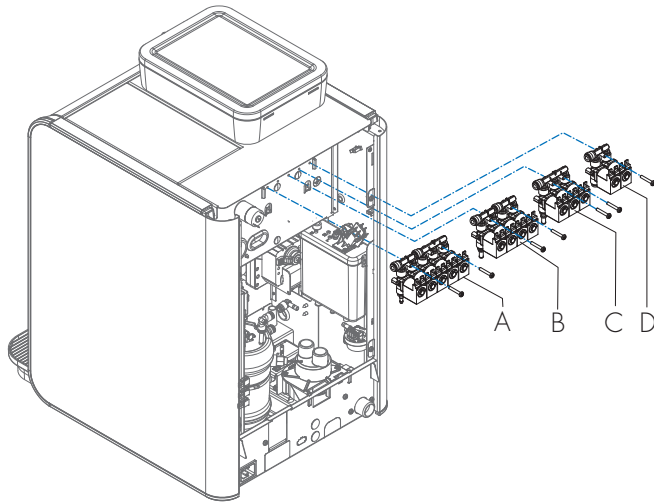

STANDARD	FRESH MILK	BYPASS	FRESH MILK/ BYPASS
OptiMe 10	D	C²	C³	B³
OptiMe 11	C¹	B¹	B²	A
OptiMe 12	C¹	B¹	B²	A
OptiMe 20	D	C²	C³	B³
OptiMe 21	C¹	B¹	B²	A
OptiMe 22	C¹	B¹	B²	A

*Recommended Spare Part

Type : OPTIME (ROTATION PUMP)
Articulenumber : 1010624

From mach. nr. : 2NE20421
Date : 10 - 2021

Page : 8 - 19
Rev : 1.1 / 02-08-2023

Rated voltage : 1N~ 230V 50-60Hz 2875W

Drawer : JK
Date : 28-08-2021

Spare Parts Info

ANIMO

www.animo.eu