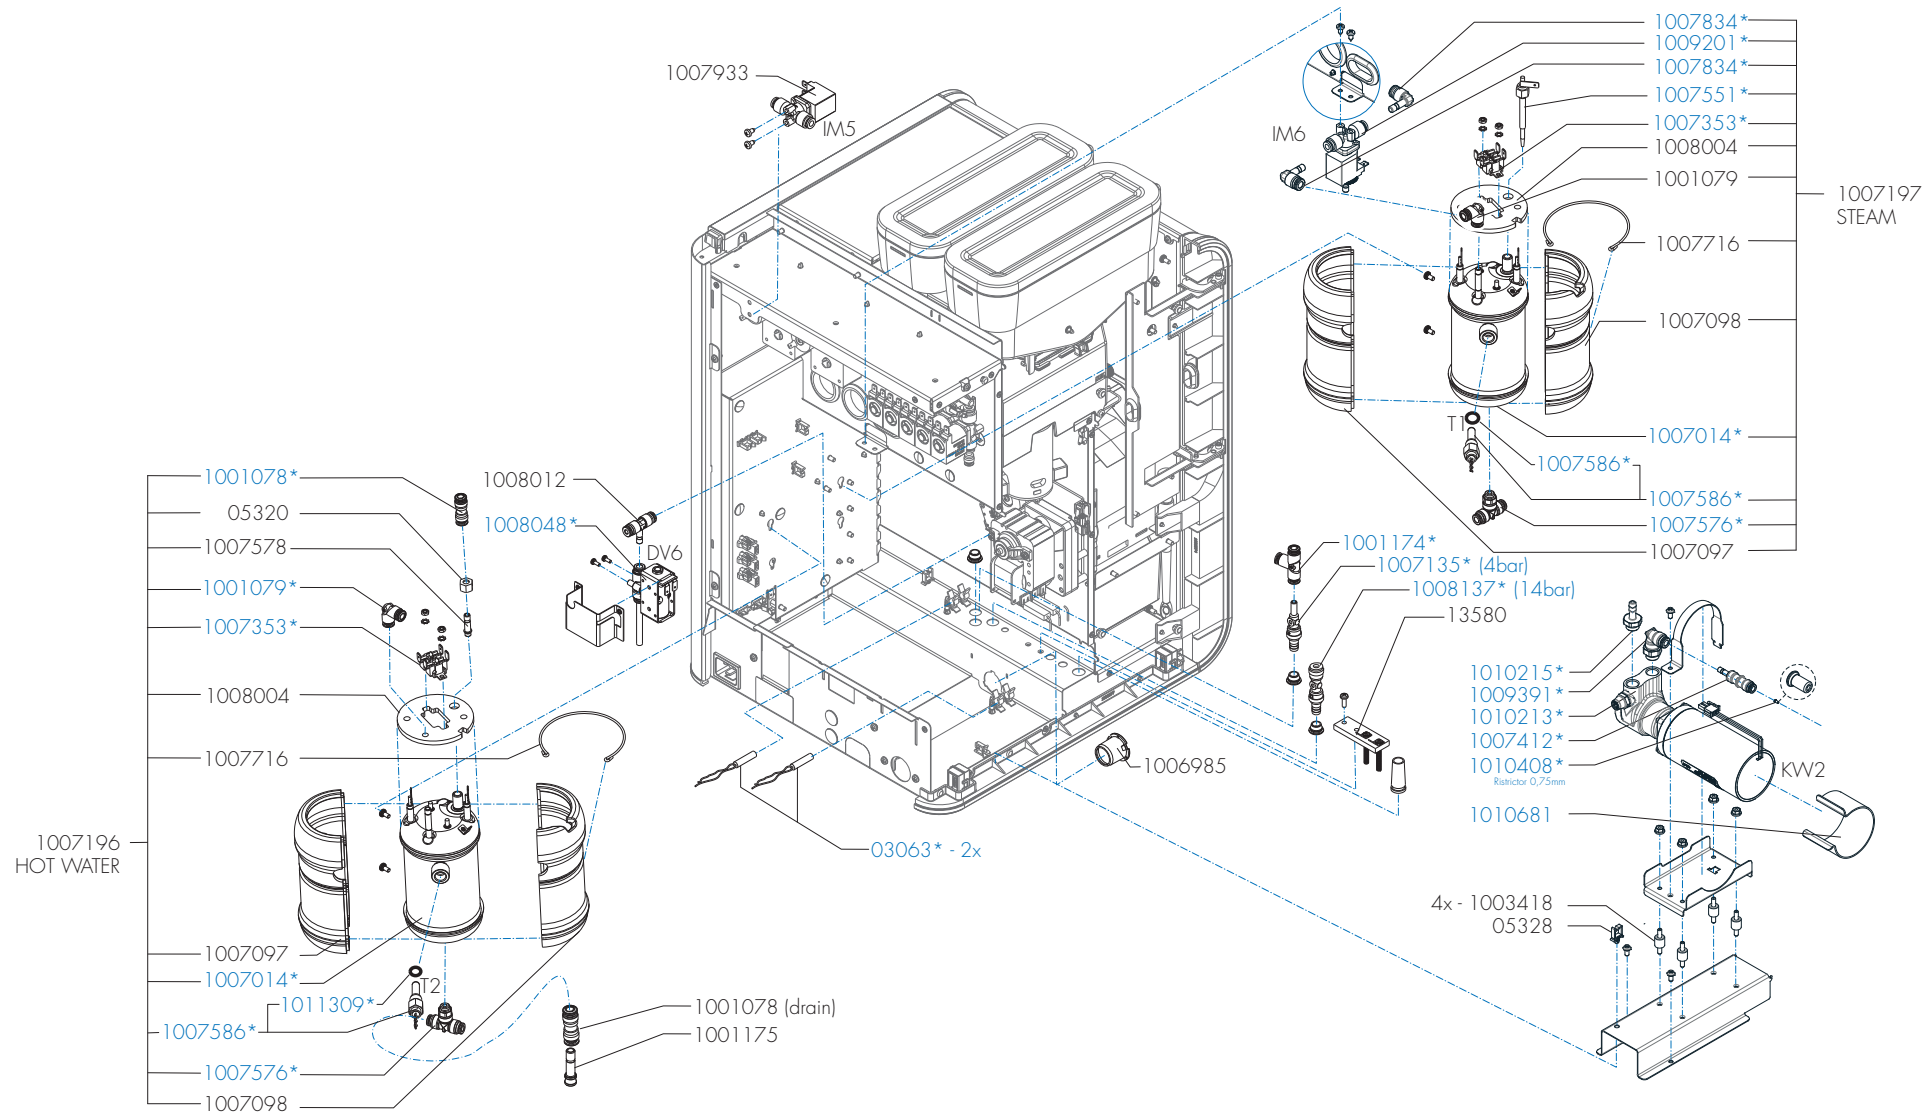

\*Recommended Spare Part

Type : OPTIME (ROTATION PUMP)

Articlenumber : 1010624

From mach. nr. : 2NE20421

Date : 10 - 2021

Page : 7 - 19

Rev : 1.1 / 02-08-2023

Rated voltage : 1N~ 230V 50-60Hz 2875W