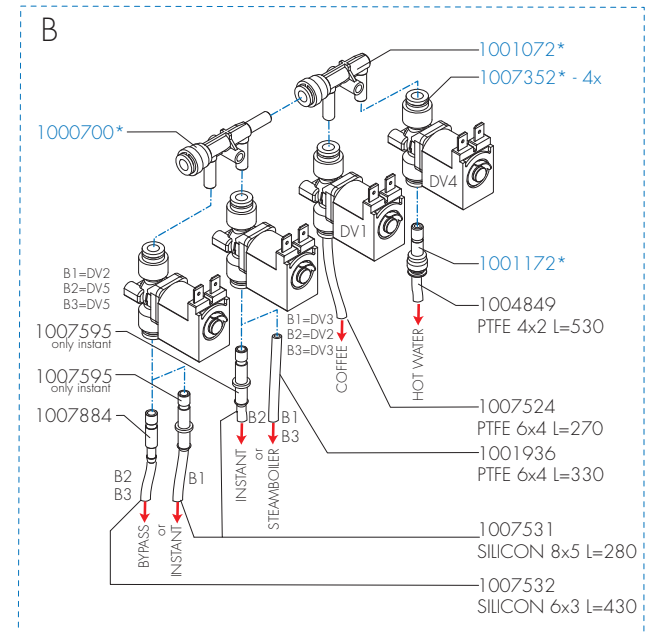

STANDARD	FRESH MILK	BYPASS	FRESH MILK/ BYPASS
OptiMe 10	D	C²	C³	B³
OptiMe 11	C¹	B¹	B²	A
OptiMe 12	C¹	B¹	B²	A
OptiMe 20	D	C²	C³	B³
OptiMe 21	C¹	B¹	B²	A
OptiMe 22	C¹	B¹	B²	A

*Recommended Spare Part

Type : OPTIME (ROTATION PUMP)
Articulenumber : 1010624

From mach. nr. : 2NE20421
Date : 10 - 2021

Page : 8 - 19
Rev : 1.1 / 02-08-2023

Rated voltage : 1N~ 230V 50-60Hz 2875W

Drawer : JK
Date : 28-08-2021

Spare Parts Info

ANIMO

www.animo.eu