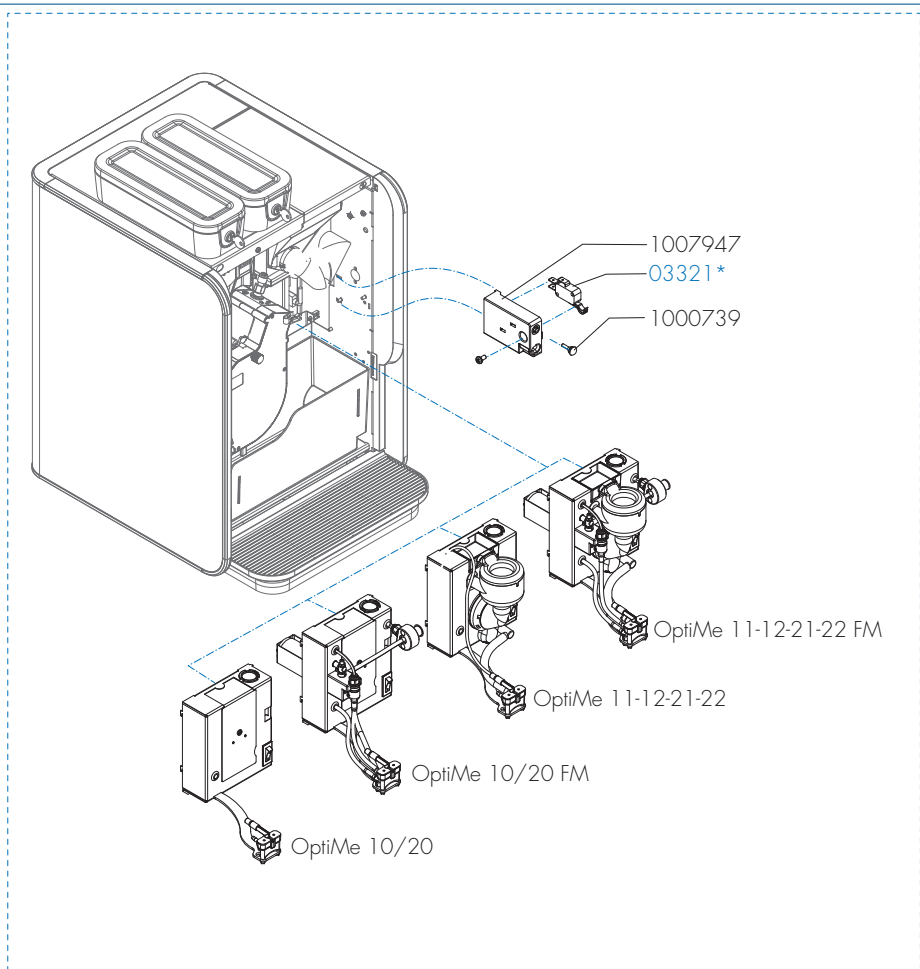

Rated voltage : 1N~ 230V 50-60Hz 2875W

Drawer : JK  
Date : 28-08-2021

Spare Parts Info

ANIMO

www.animo.eu

\*Recomended Spare Part

Type : OPTIME (ROTATION PUMP)

Articlenumber : 1010624