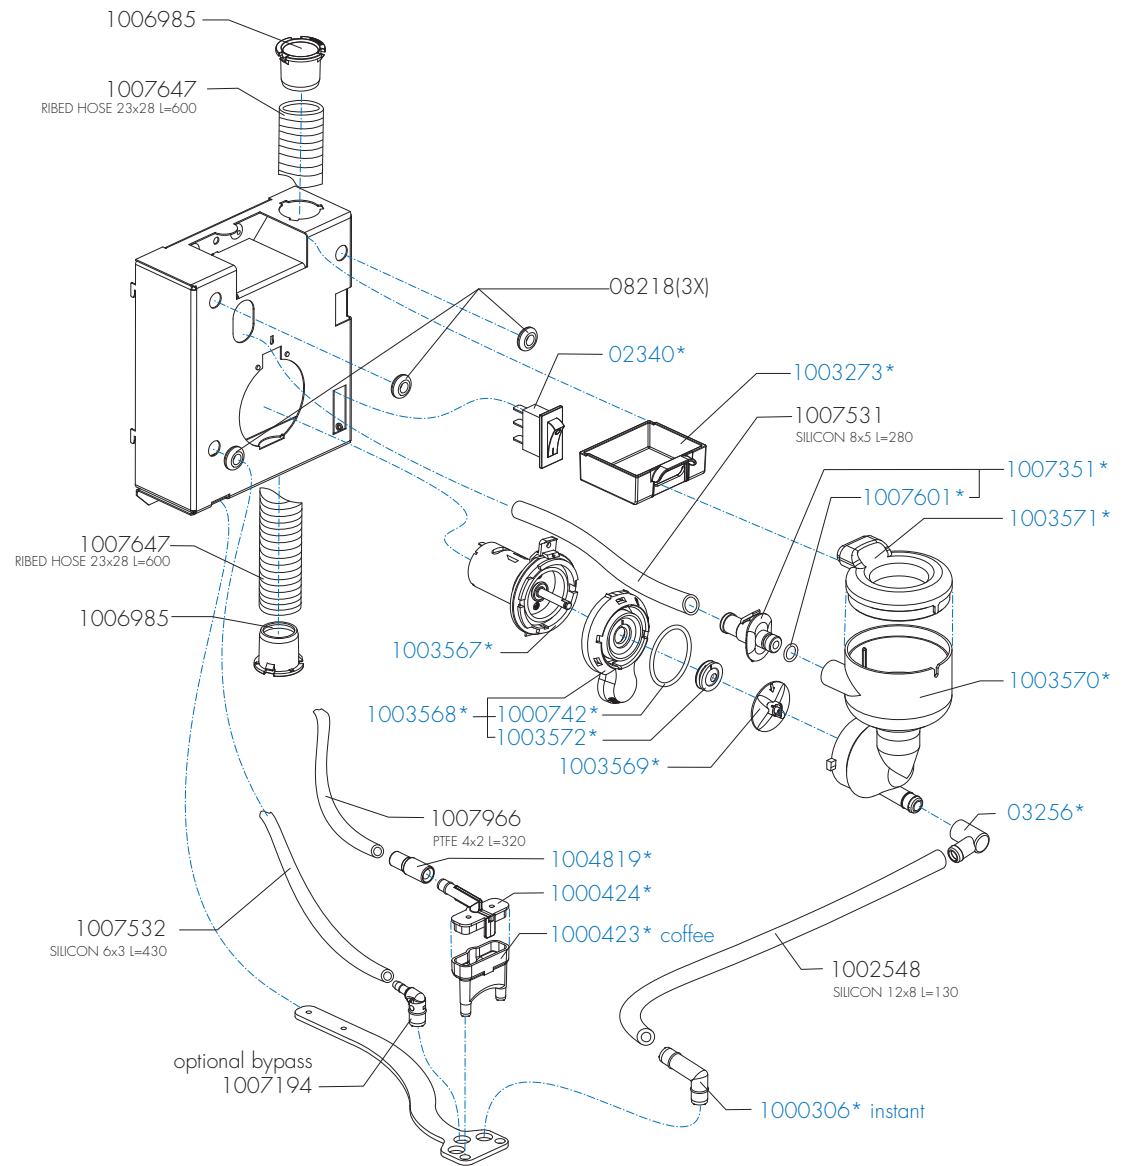

Rated voltage : 1N~ 230V 50-60Hz 2875W

Drawer : JK  
Date : 28-08-2021

Spare Parts Info

ANIMO

www.animo.eu

\*Recomended Spare Part

Type : OPTIME (ROTATION PUMP)

Articlenumber : 1010624