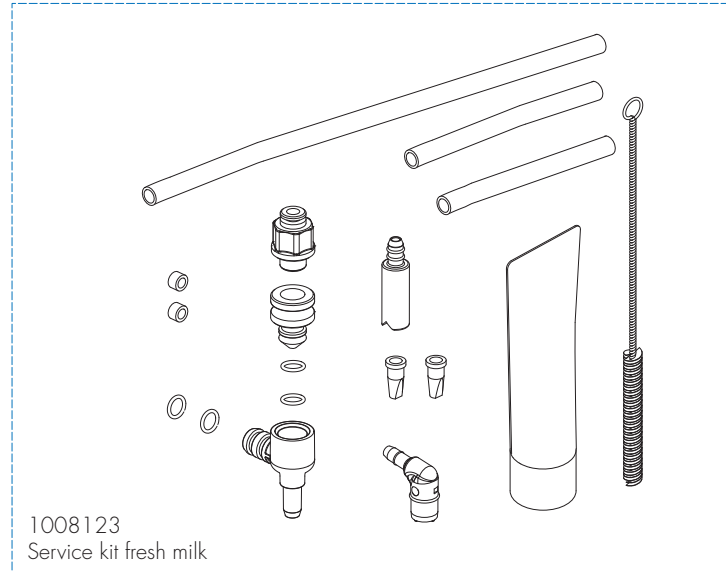

Accessories

*Recommended Spare Part

Type : OPTIME (ROTATION PUMP)
Articlenumber : 1010624

Rated voltage : 1N~ 230V 50-60Hz 2875W

From mach. nr. : 2NE20421
Date : 10 - 2021

Drawer : JK
Date : 28-08-2021

Page : 14 - 19
Rev : 1.1 / 02-08-2023

Spare Parts Info

ANIMO

www.animo.eu