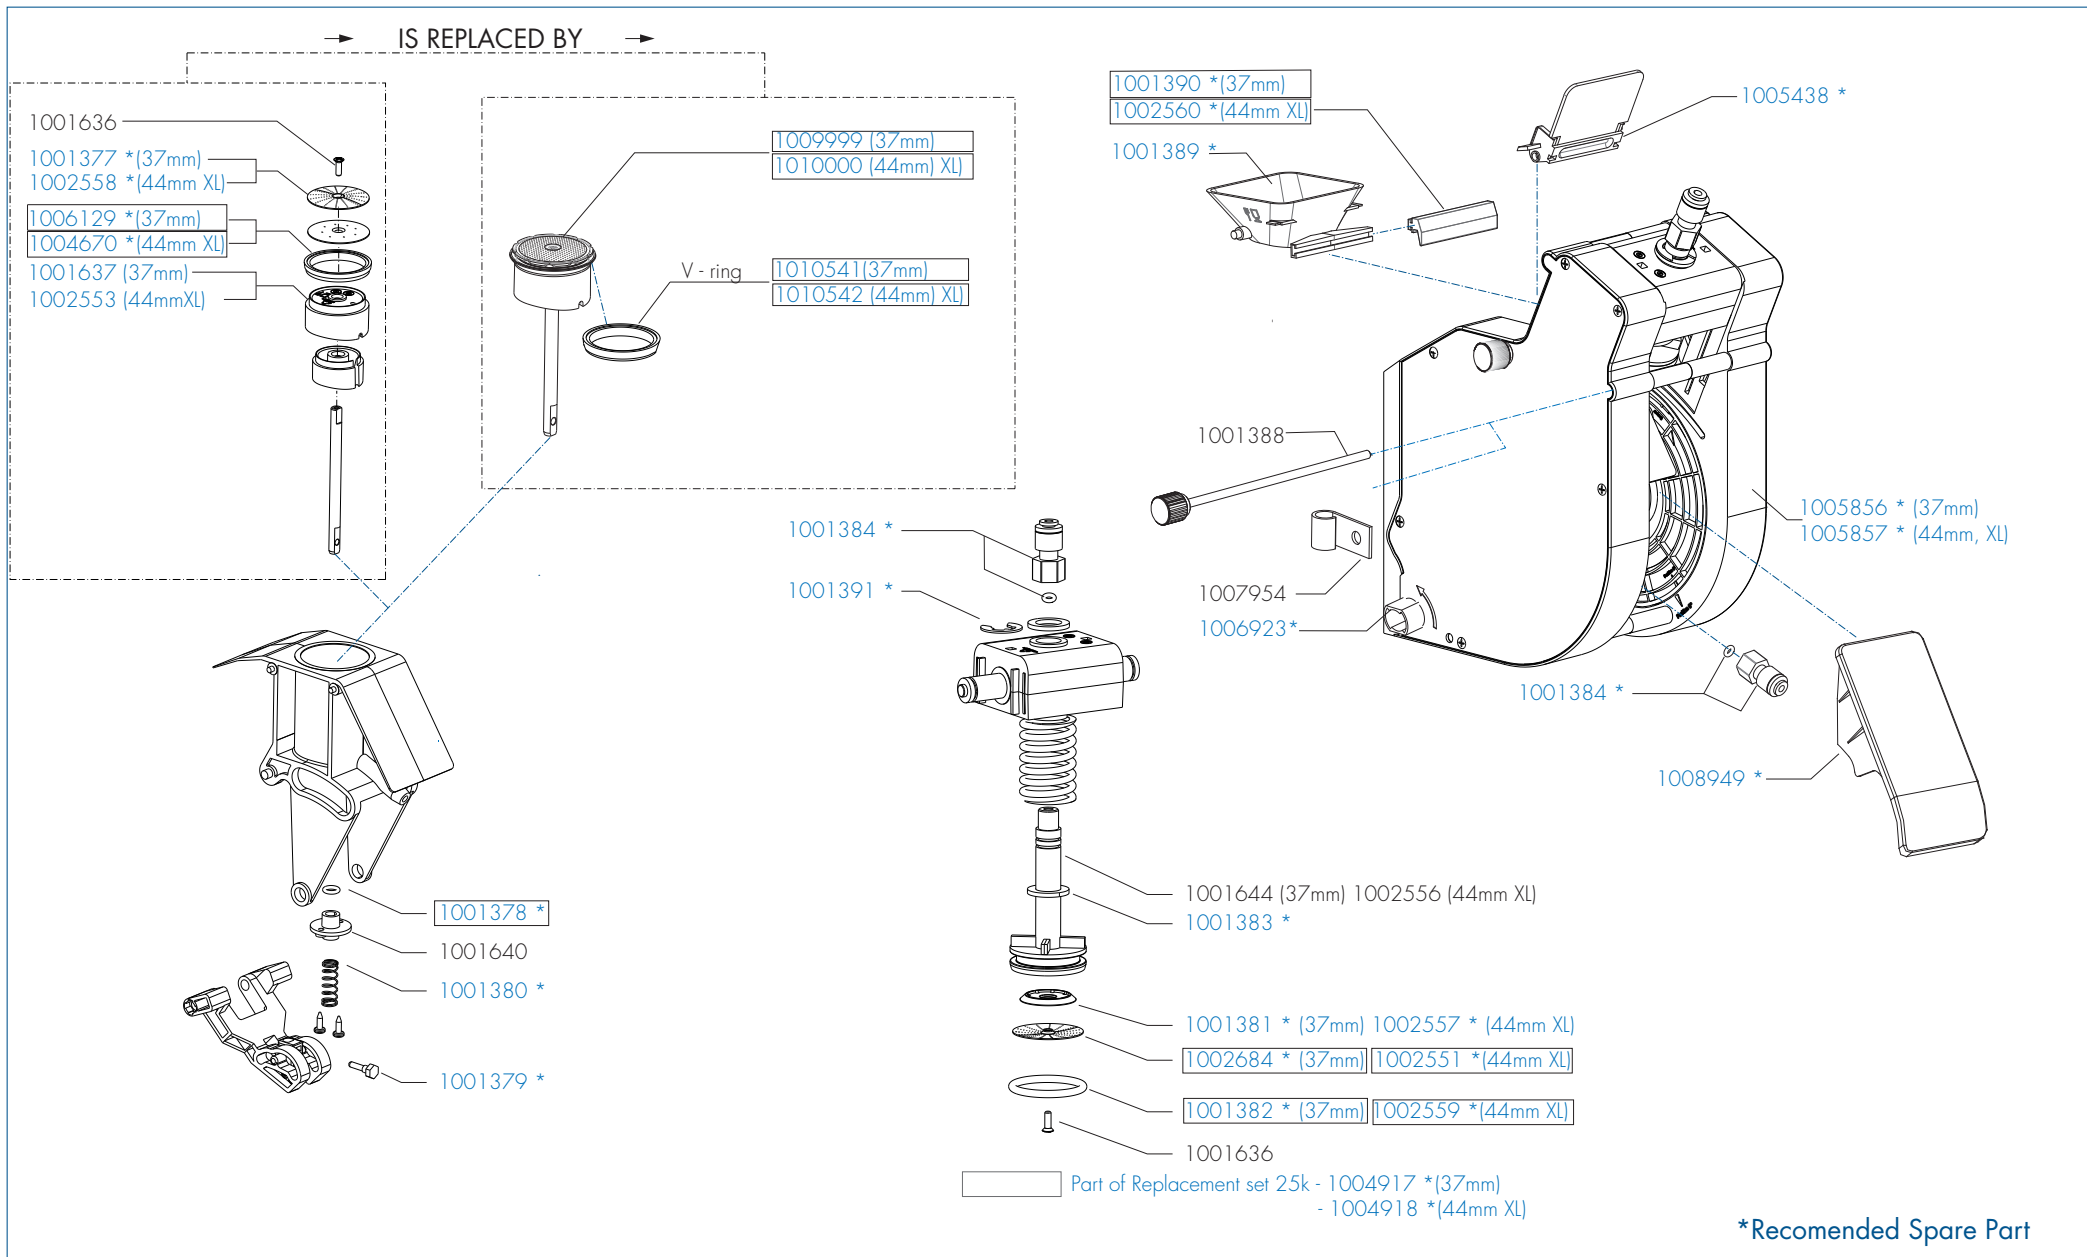

Type : OPTIME (ROTATION PUMP)	From mach. nr. : 2NE20421	Page : 13 - 19	ANIMO www.animo.eu
Articlenumber : 1010624	Date : 10 - 2021	Rev : 1.1 / 02-08-2023	
Rated voltage : 1N~ 230V 50-60Hz 2875W	Drawer : JK Date : 28-08-2021	Spare Parts Info