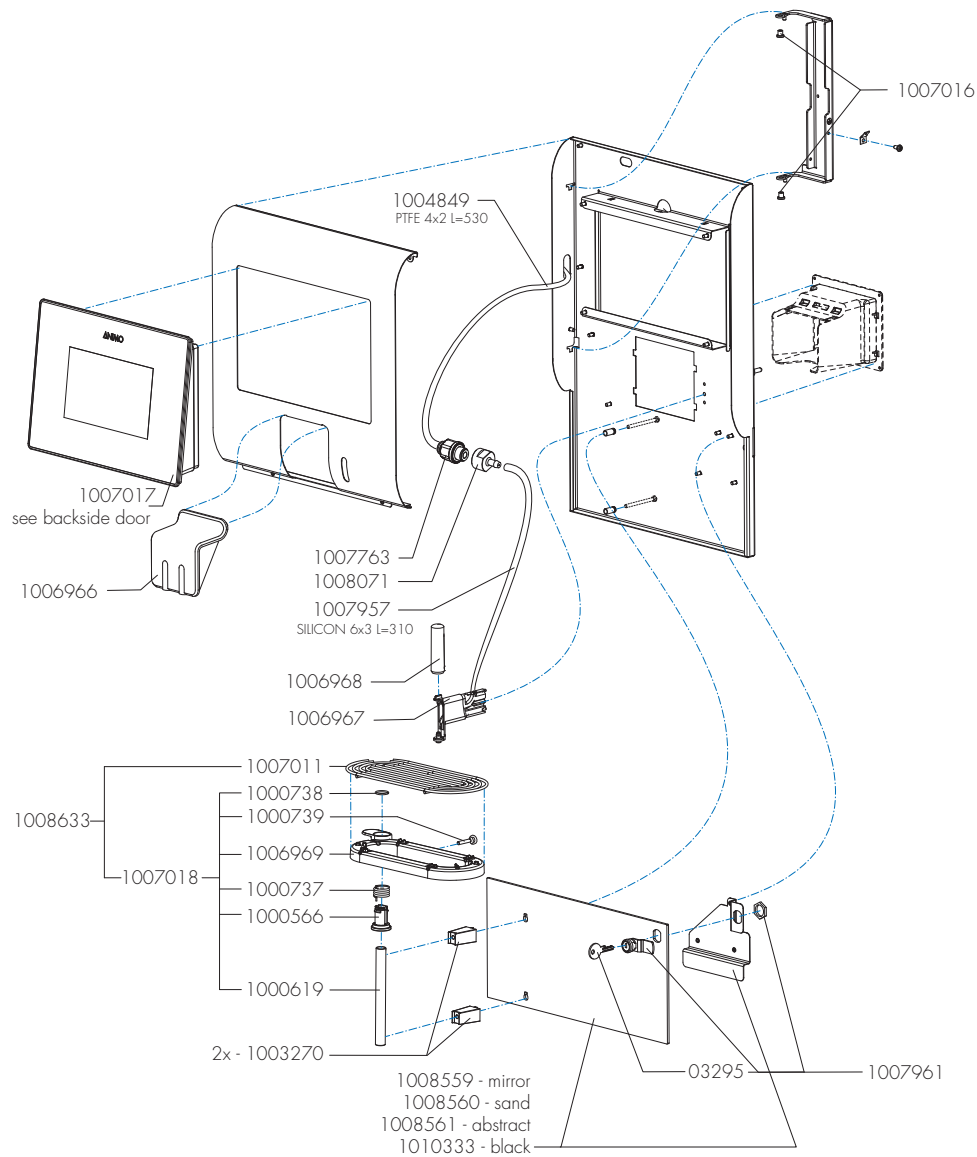

*Recommended Spare Part

Type : OPTIME (ROTATION PUMP)

Articlenumber : 1010624

From mach. nr. : 2NE20421

Date : 10 - 2021

Page : 2 - 19

Rev : 1.1 / 02-08-2023

Rated voltage : 1N~ 230V 50-60Hz 2875W

Drawer : JK

Date : 28-08-2021

Spare Parts Info

ANIMO

www.animo.eu