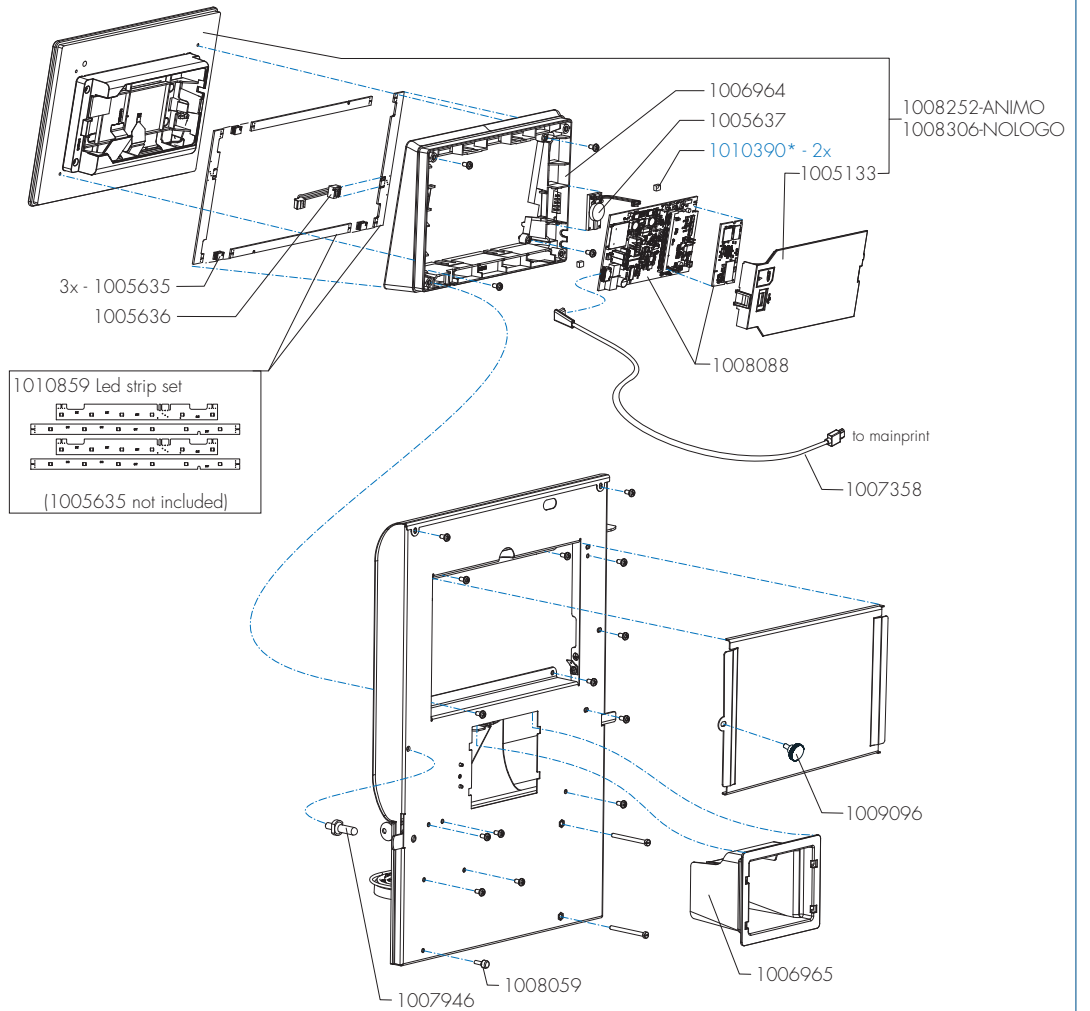

*Recommended Spare Part

Type : OPTIME (ROTATION PUMP)

Articlenumber : 1010624

From mach. nr. : 2NE20421

Date : 10 - 2021

Page : 2 - 19

Rev : 1.1 / 02-08-2023

Rated voltage : 1N~ 230V 50-60Hz 2875W

Drawer : JK

Date : 28-08-2021

Spare Parts Info

ANIMO

www.animo.eu