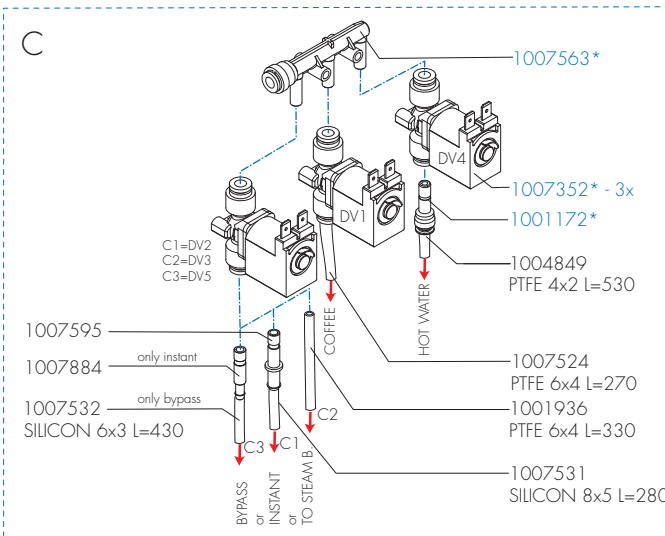

STANDARD	FRESH MILK	BYPASS	FRESH MILK/ BYPASS
OptiMe 10	D	C²	C³	B³
OptiMe 11	C¹	B¹	B²	A
OptiMe 12	C¹	B¹	B²	A
OptiMe 20	D	C²	C³	B³
OptiMe 21	C¹	B¹	B²	A
OptiMe 22	C¹	B¹	B²	A

*Recommended Spare Part

Type : OPTIME (ROTATION PUMP)
Articulenumber : 1010624

From mach. nr. : 2NE20421
Date : 10 - 2021

Page : 8 - 19
Rev : 1.1 / 02-08-2023

Rated voltage : 1N~ 230V 50-60Hz 2875W

Drawer : JK
Date : 28-08-2021

Spare Parts Info

ANIMO

www.animo.eu