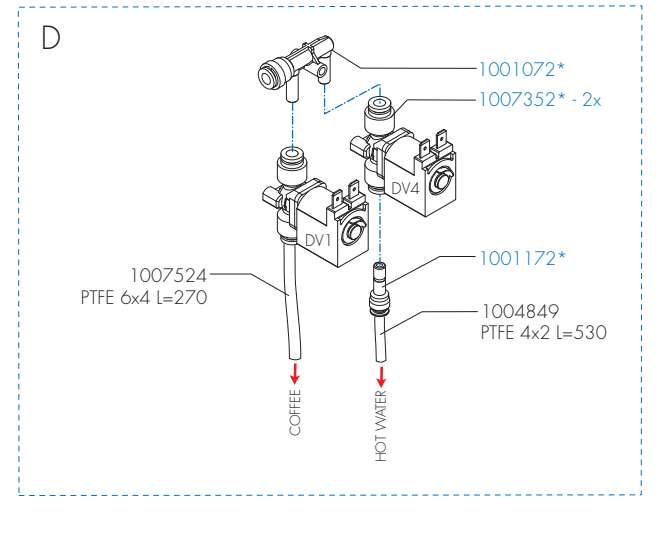

STANDARD	FRESH MILK	BYPASS	FRESH MILK/ BYPASS
OptiMe 10	D	C²	C³	B³
OptiMe 11	C¹	B¹	B²	A
OptiMe 12	C¹	B¹	B²	A
OptiMe 20	D	C²	C³	B³
OptiMe 21	C¹	B¹	B²	A
OptiMe 22	C¹	B¹	B²	A

*Recommended Spare Part

Type : OPTIME (ROTATION PUMP)
Articulenumber : 1010624

From mach. nr. : 2NE20421
Date : 10 - 2021

Page : 8 - 19
Rev : 1.1 / 02-08-2023

Rated voltage : 1N~ 230V 50-60Hz 2875W

Drawer : JK
Date : 28-08-2021

Spare Parts Info

ANIMO

www.animo.eu