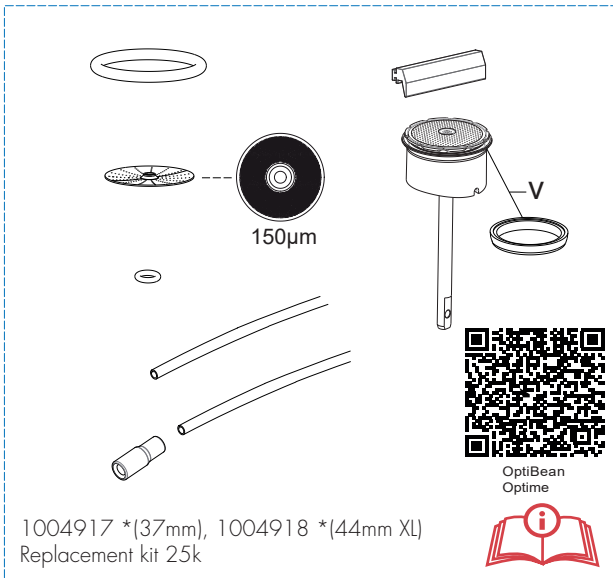

Accessories

*Recommended Spare Part

Type : OPTIME (ROTATION PUMP)
Articlenumber : 1010624

Rated voltage : 1N~ 230V 50-60Hz 2875W

From mach. nr. : 2NE20421
Date : 10 - 2021

Drawer : JK
Date : 28-08-2021

Page : 14 - 19
Rev : 1.1 / 02-08-2023

Spare Parts Info

ANIMO

www.animo.eu