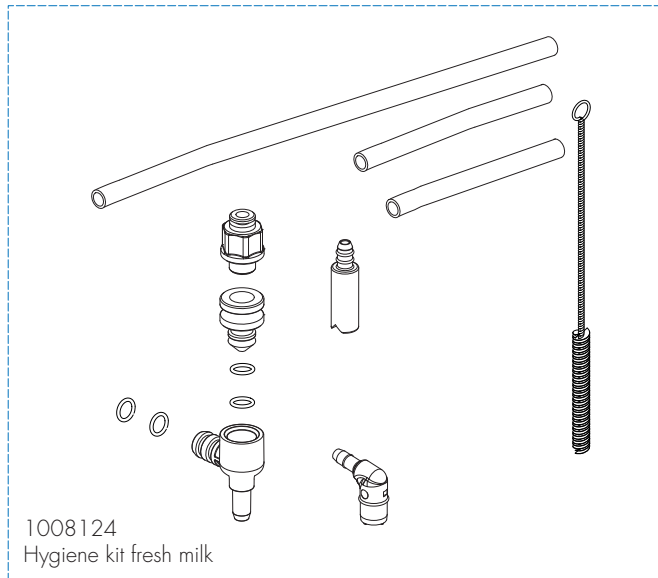

Accessories

*Recommended Spare Part

Type : OPTIME (ROTATION PUMP)
Articlenumber : 1010624

Rated voltage : 1N~ 230V 50-60Hz 2875W

From mach. nr. : 2NE20421
Date : 10 - 2021

Drawer : JK
Date : 28-08-2021

Page : 14 - 19
Rev : 1.1 / 02-08-2023

Spare Parts Info

ANIMO

www.animo.eu