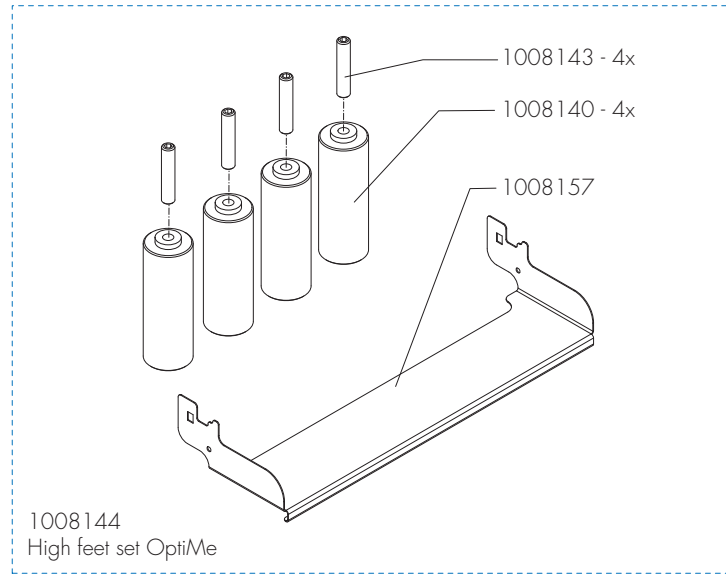

Accessories

*Recommended Spare Part

Type : OPTIME (ROTATION PUMP)
Articlenumber : 1010624

Rated voltage : 1N~ 230V 50-60Hz 2875W

From mach. nr. : 2NE20421
Date : 10 - 2021

Drawer : JK
Date : 28-08-2021

Page : 14 - 19
Rev : 1.1 / 02-08-2023

Spare Parts Info

ANIMO

www.animo.eu