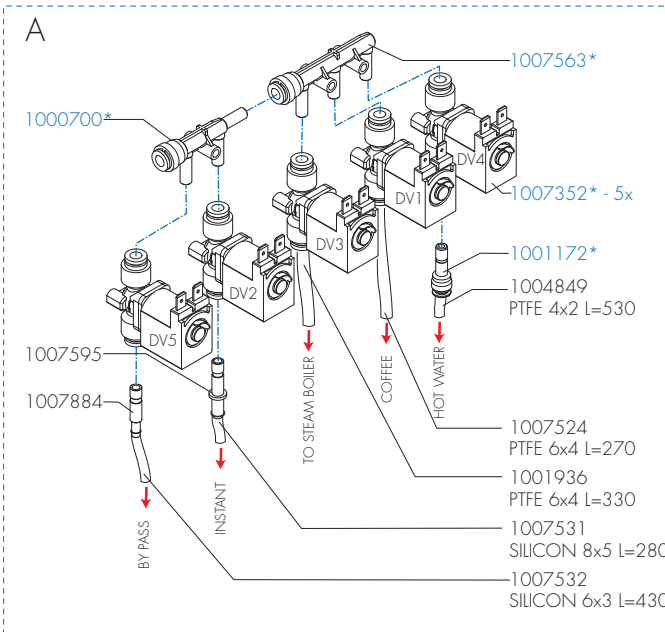

STANDARD	FRESH MILK	BYPASS	FRESH MILK/ BYPASS
OptiMe 10	D	C²	C³	B³
OptiMe 11	C¹	B¹	B²	A
OptiMe 12	C¹	B¹	B²	A
OptiMe 20	D	C²	C³	B³
OptiMe 21	C¹	B¹	B²	A
OptiMe 22	C¹	B¹	B²	A

*Recommended Spare Part

Type : OPTIME (ROTATION PUMP)
Articulenumber : 1010624

From mach. nr. : 2NE20421
Date : 10 - 2021

Page : 8 - 19
Rev : 1.1 / 02-08-2023

Rated voltage : 1N~ 230V 50-60Hz 2875W

Drawer : JK
Date : 28-08-2021

Spare Parts Info

ANIMO

www.animo.eu