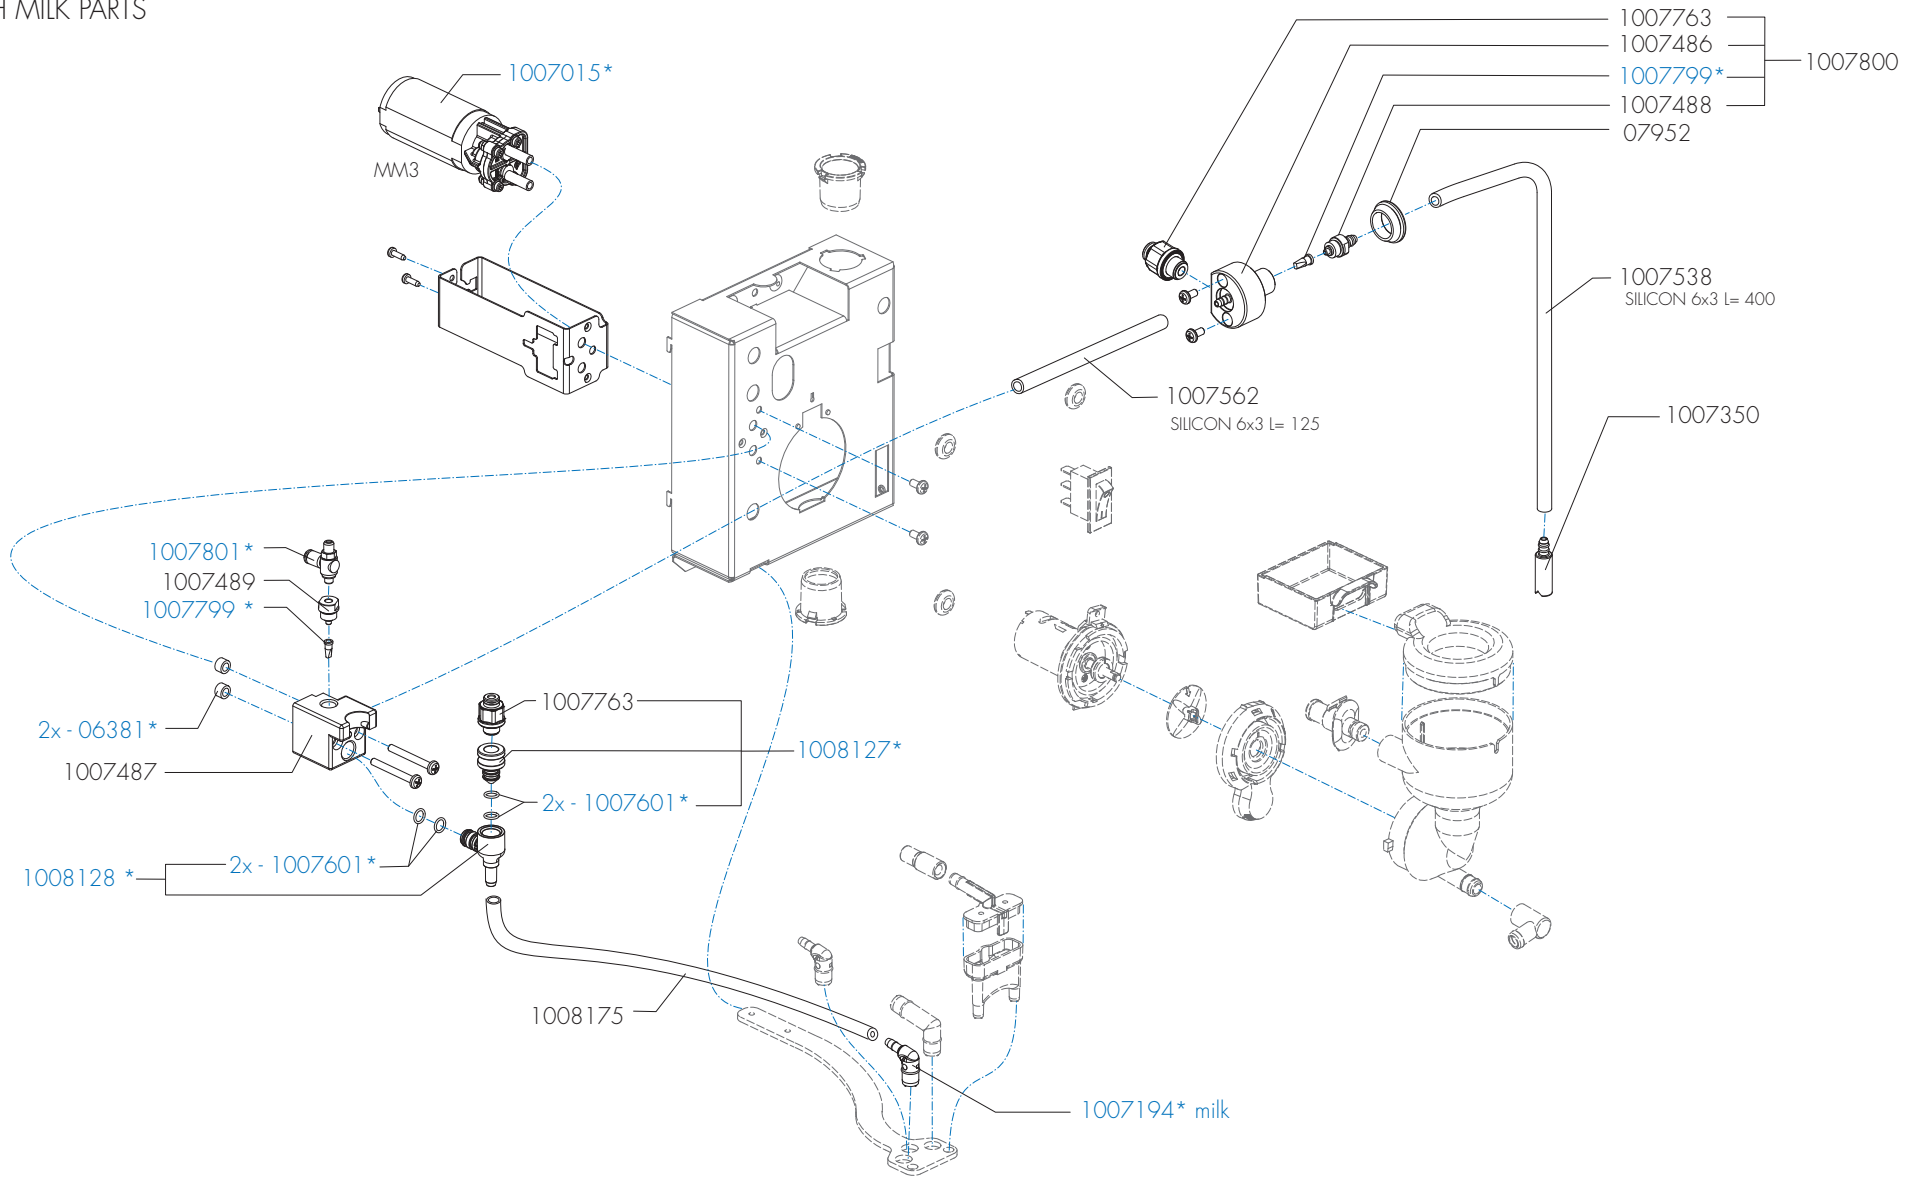

ANIMO

www.animo.eu

FRESH MILK PARTS

\*Recomended Spare Part

Type : OPTIME (ROTATION PUMP)

Articlenumber : 1010624

From mach. nr. : 2NE20421

Date : 10 - 2021