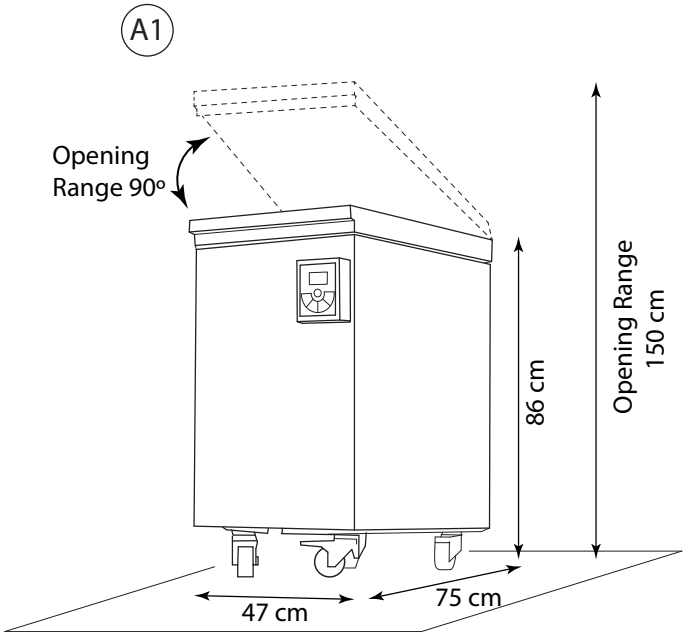

# Alinia Installation Diagram

## Installation

 Power

300w Freezing  
2100w Detaching