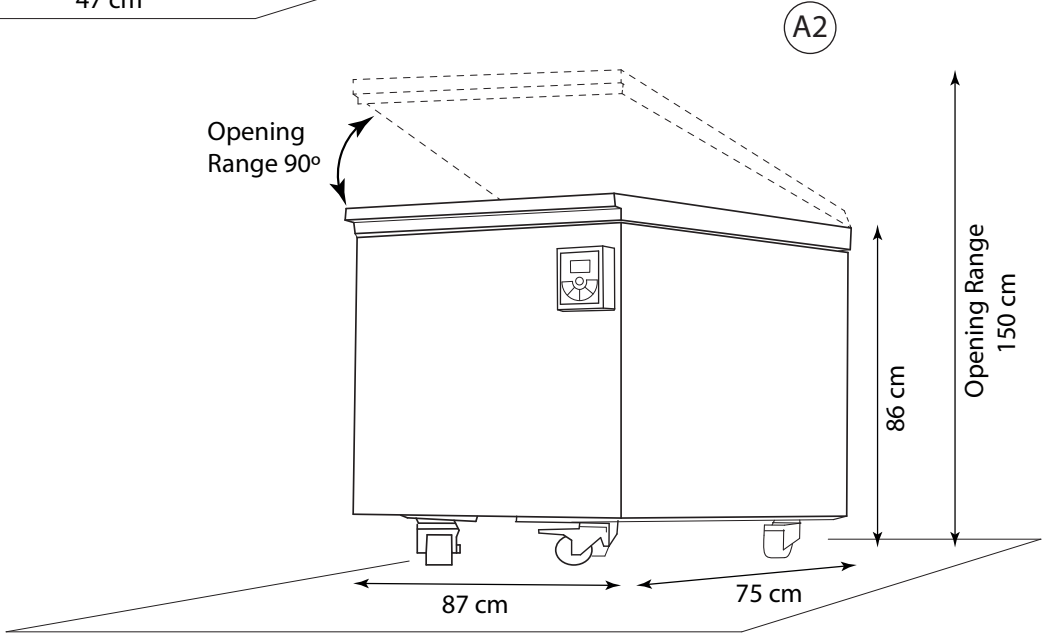

# Alinia Installation Diagram

## Installation

 Power

300w Freezing  
2100w Detaching