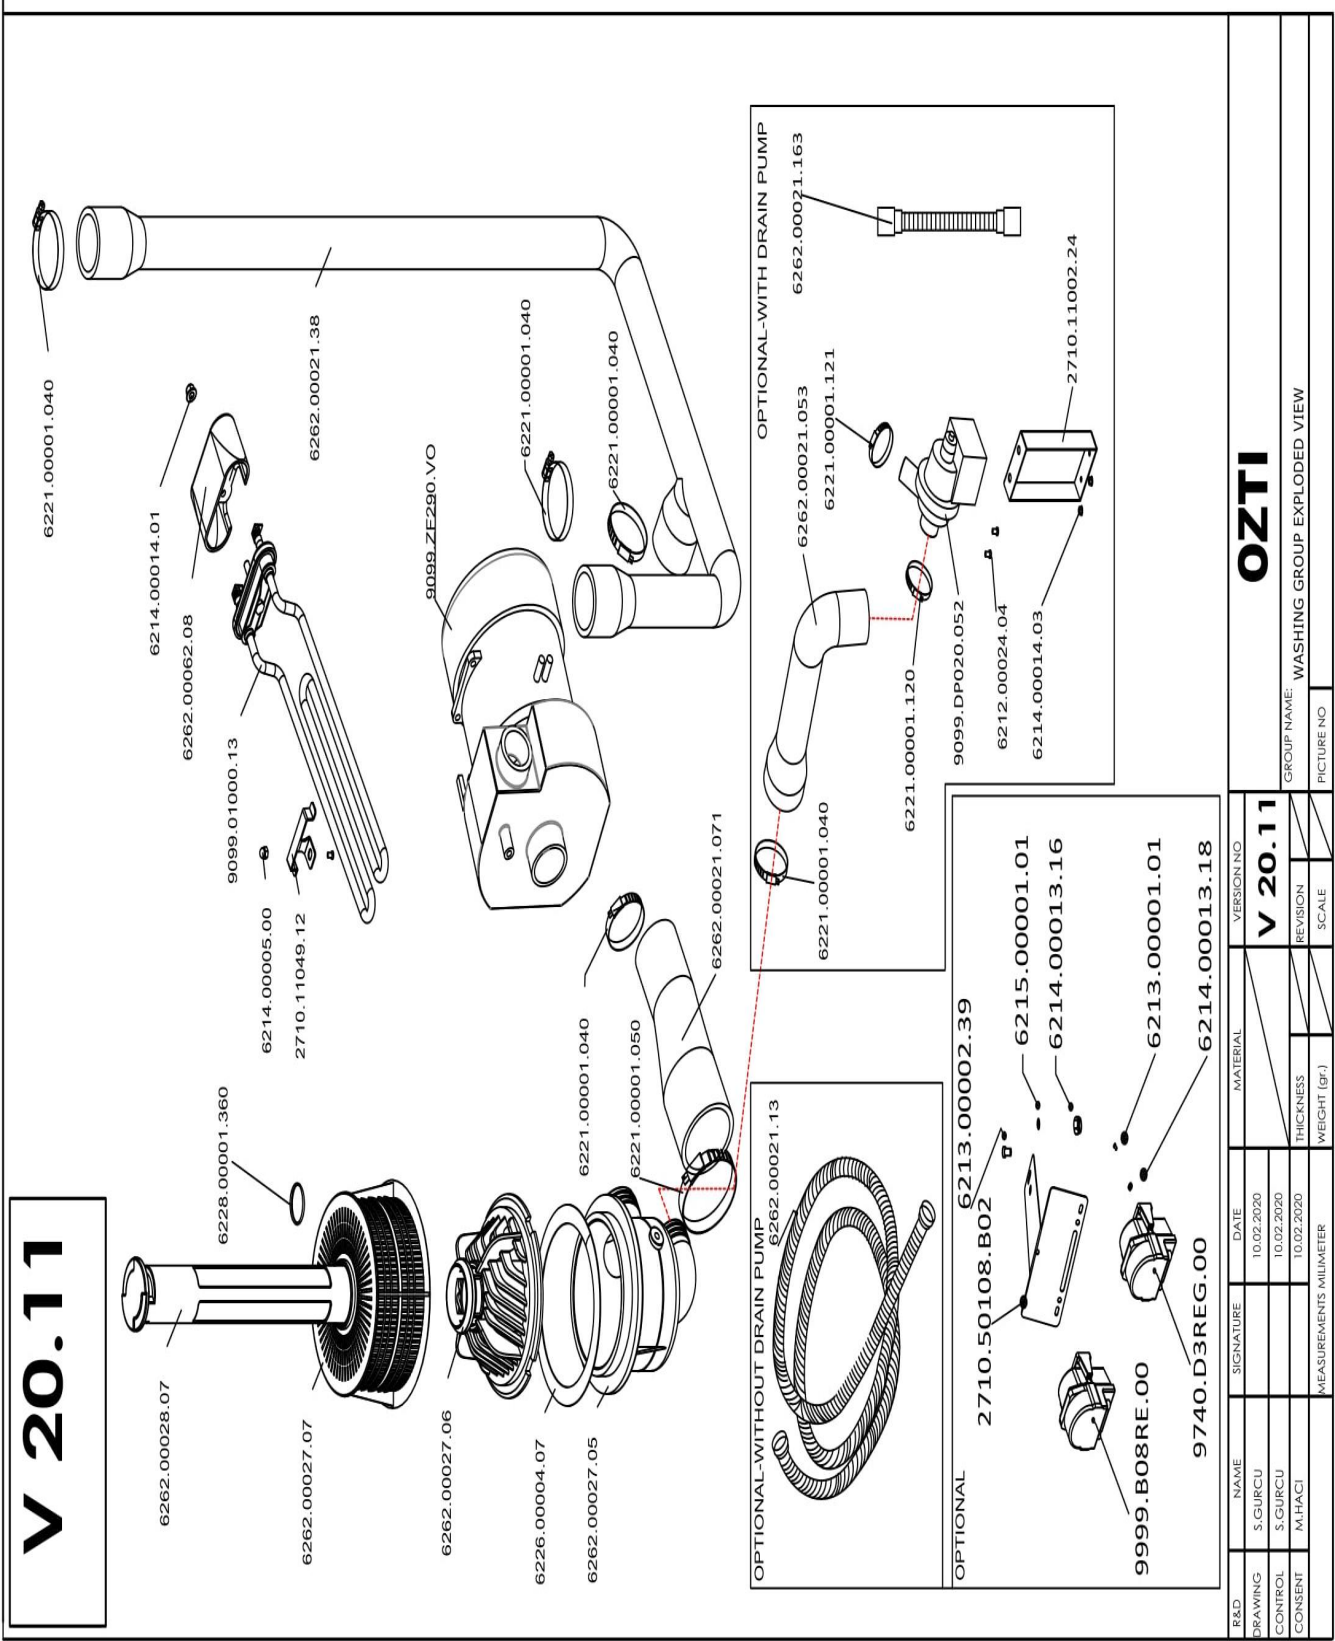

MEASUREMENTS MILLIMETER

M.HACI

CONTROL

CONSENT

**OZTI**

GROUP NAME: WASHING GROUP EXPLODED VIEW  
PICTURE NO:

R&D	NAME	SIGNATURE	DATE	MATERIAL	VERSION NO
DRAWING	S.GURCU		10.02.2020		V 20.11
CONTROL	S.GURCU		10.02.2020	THICKNESS	REVISION
CONSENT	M.HACI		10.02.2020	WEIGHT (gr.)	SCALE