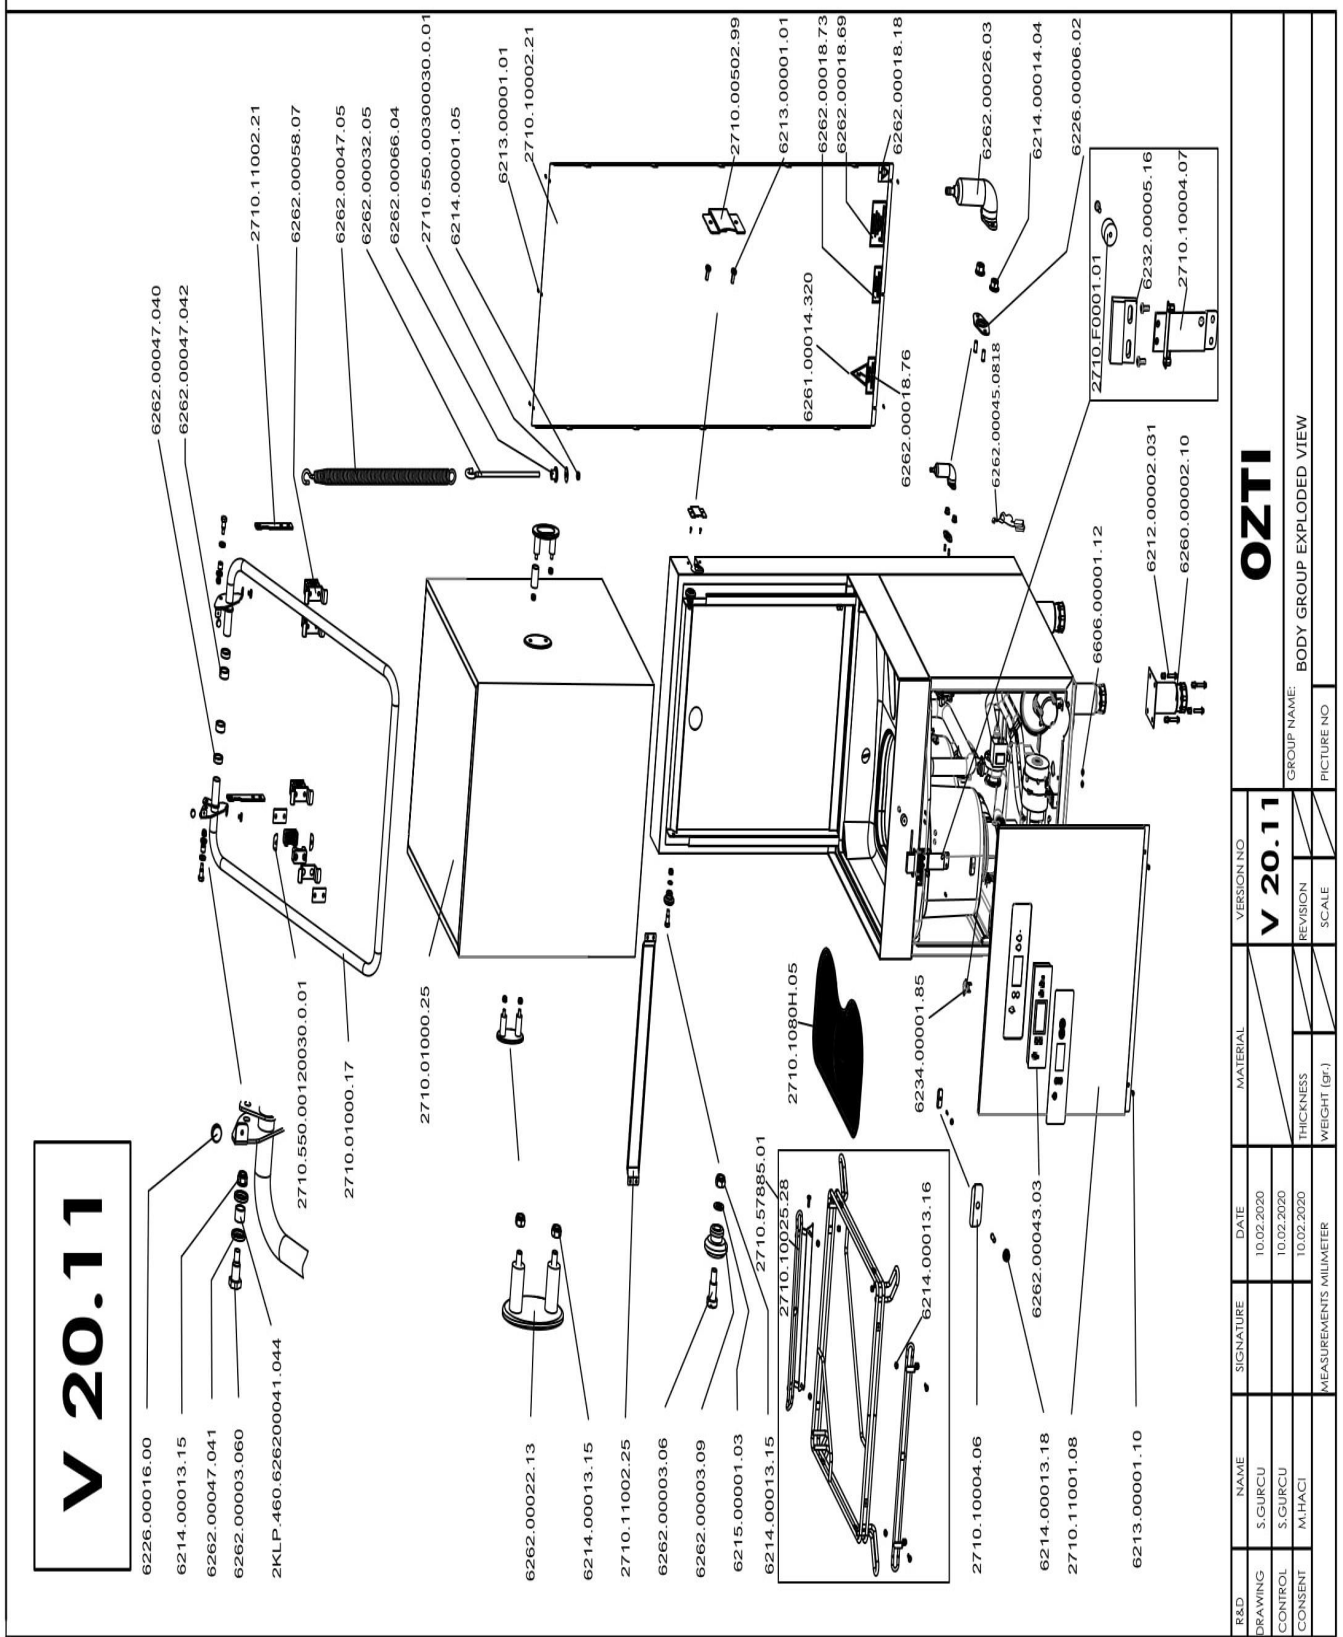

OZTI

VERSION NO
V 20.11

MATERIAL

DATE

SIGNATURE

NAME

R&D

REVISION

THICKNESS

10.02.2020

SCALE

S.GURCU

DRAWING

GROUP NAME: BODY GROUP EXPLODED VIEW

PICTURE NO

WEIGHT (GR.)

MEASUREMENTS MILLIMETER

M.HACI

CONTROL

CONSENT