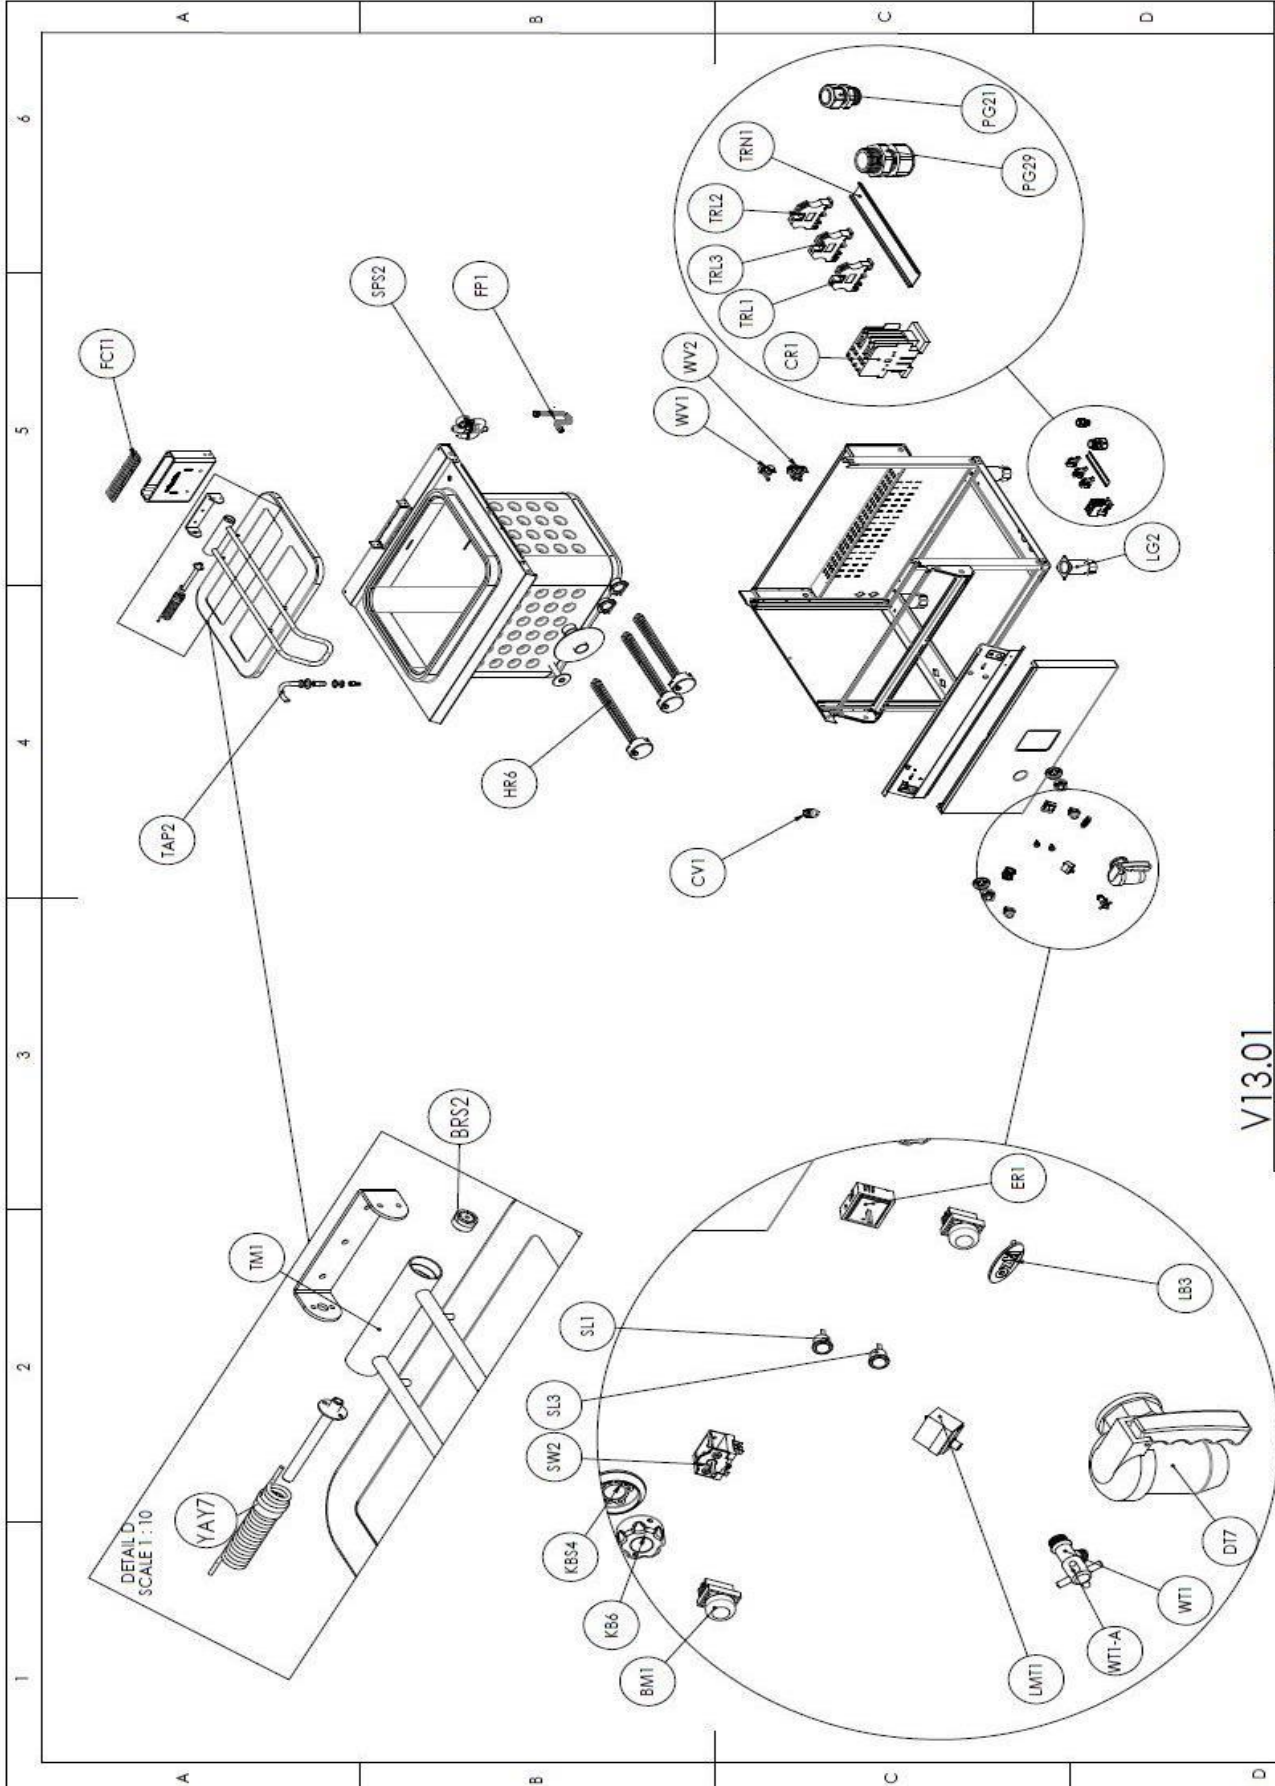

SPARE PART LIST

Spare Part ItemCode	Item name.	PictureId	Price.	Curr.
6232.00012.08	Moeller Button Top DR-G	BM1		
2KLP.460.626000100.08	SPRING BALANCER-12-BRASS FOR LID LIFTING MECHANISM OF BOILING PANS	BRS2		
6230.00014.32	CONTACTOR 25-10 220V AC MOELLER 11 KW	CR1		
6222.00027.12	RATCHET VALVE 1/2 BRASS AGA	CV1		
6222.00006.43	DRAIN TAP 2" LIVA	DT7		
6234.00001.110	ENERJI REGULATORU METAL SAFTLI 240 V (50.87071.012/01)	ER1		
6260.00058.96	FLUE COVER CAST IRON WITH CERAMIC ENAMEL COATED FOR ALL 700&900	FCT1		
6267.00019.03	FLEXIBLE GAS PIPE FOR INDIRECT BOILING PANS R1/2" x 300 mm L	FP1		
9099.01000.06	HEATING ELEMENT 9000 W IRCA INCOLAY 800 (1080-1500-2000 BOILER)	HR6		
6260.00015.600	METAL BUTTON PLASTIC HUB	KBS4		
6260.OKBASKI.55CS	KNOB METAL CHROME COATED	KBS4		
6260.00015.63C	DUGME METAL INSERTSUZ-KROM KAPLI	KBS4		
2179.09028.01	LABEL FOR FRONT PANEL "ÖZT RYAK LER"	LB3		
6260.00002.10	STAINLESS STEEL LEG 130-150 MM	LG10		
6234.00001.27	SAFETY THERMOSTAT 230 C	LMT1		
6259.00003.10	CABLE GLAND PG 21	PG21		
6259.00003.13	CABLE GLAND PG 29	PG29		
6251.00004.30	SIGNAL LAMP BLACK BODY GREEN LENS NEON 100K-220V	SL1		
6251.00004.31	SIGNAL LAMP BLACK BODY RED LENS NEON 100K-220V	SL3		
6260.00151.17	BUHAR BASINÇ GÜVENL K VALF KOMPLE (ÇATAL/VALF/MANOMETRE)	SPS2		
6232.00027.02	4 POS. SELECTOR SWITCH RTH D01	SW2		
6222.00015.25	FILLING SPOUT FOR BOILING PAN	TAP2		
2855.N30.GR001.MK	250 LT LID MECHANISM GROUP	TM1		
6248.00010.01	ELECTRICAL TERMINAL (GROUNDING)	TRL1		
6248.00011.11	ELECTRICAL TERMINAL AVK 16 BEIGE	TRL2		
6248.00011.15	ELECTRICAL TERMINAL AVK 10 BLUE	TRL3		
6248.00022.00	RAIL FOR TERMINAL ST	TRN1		
6222.00009.04	WATER TAP FOR LEVELING	WT1		
6222.00009.05	KNOB FOR WATER LEVELLING TAP OF INDIRECT BOILING PANS	WT1-A		
6262.00008.00	3/4 PLASTIC VALVE	WV1		
6258.00003.00	SELENOID VALVE R3/4" SINGLE IN DOUBLE OUT 220V WITH PLASTIC FLANGE	WV2		
6205.00010.110	SPRING Ø34x170x6 mm FOR LID LIFTING MECHANISM OF BOILING PANS	YAY7		