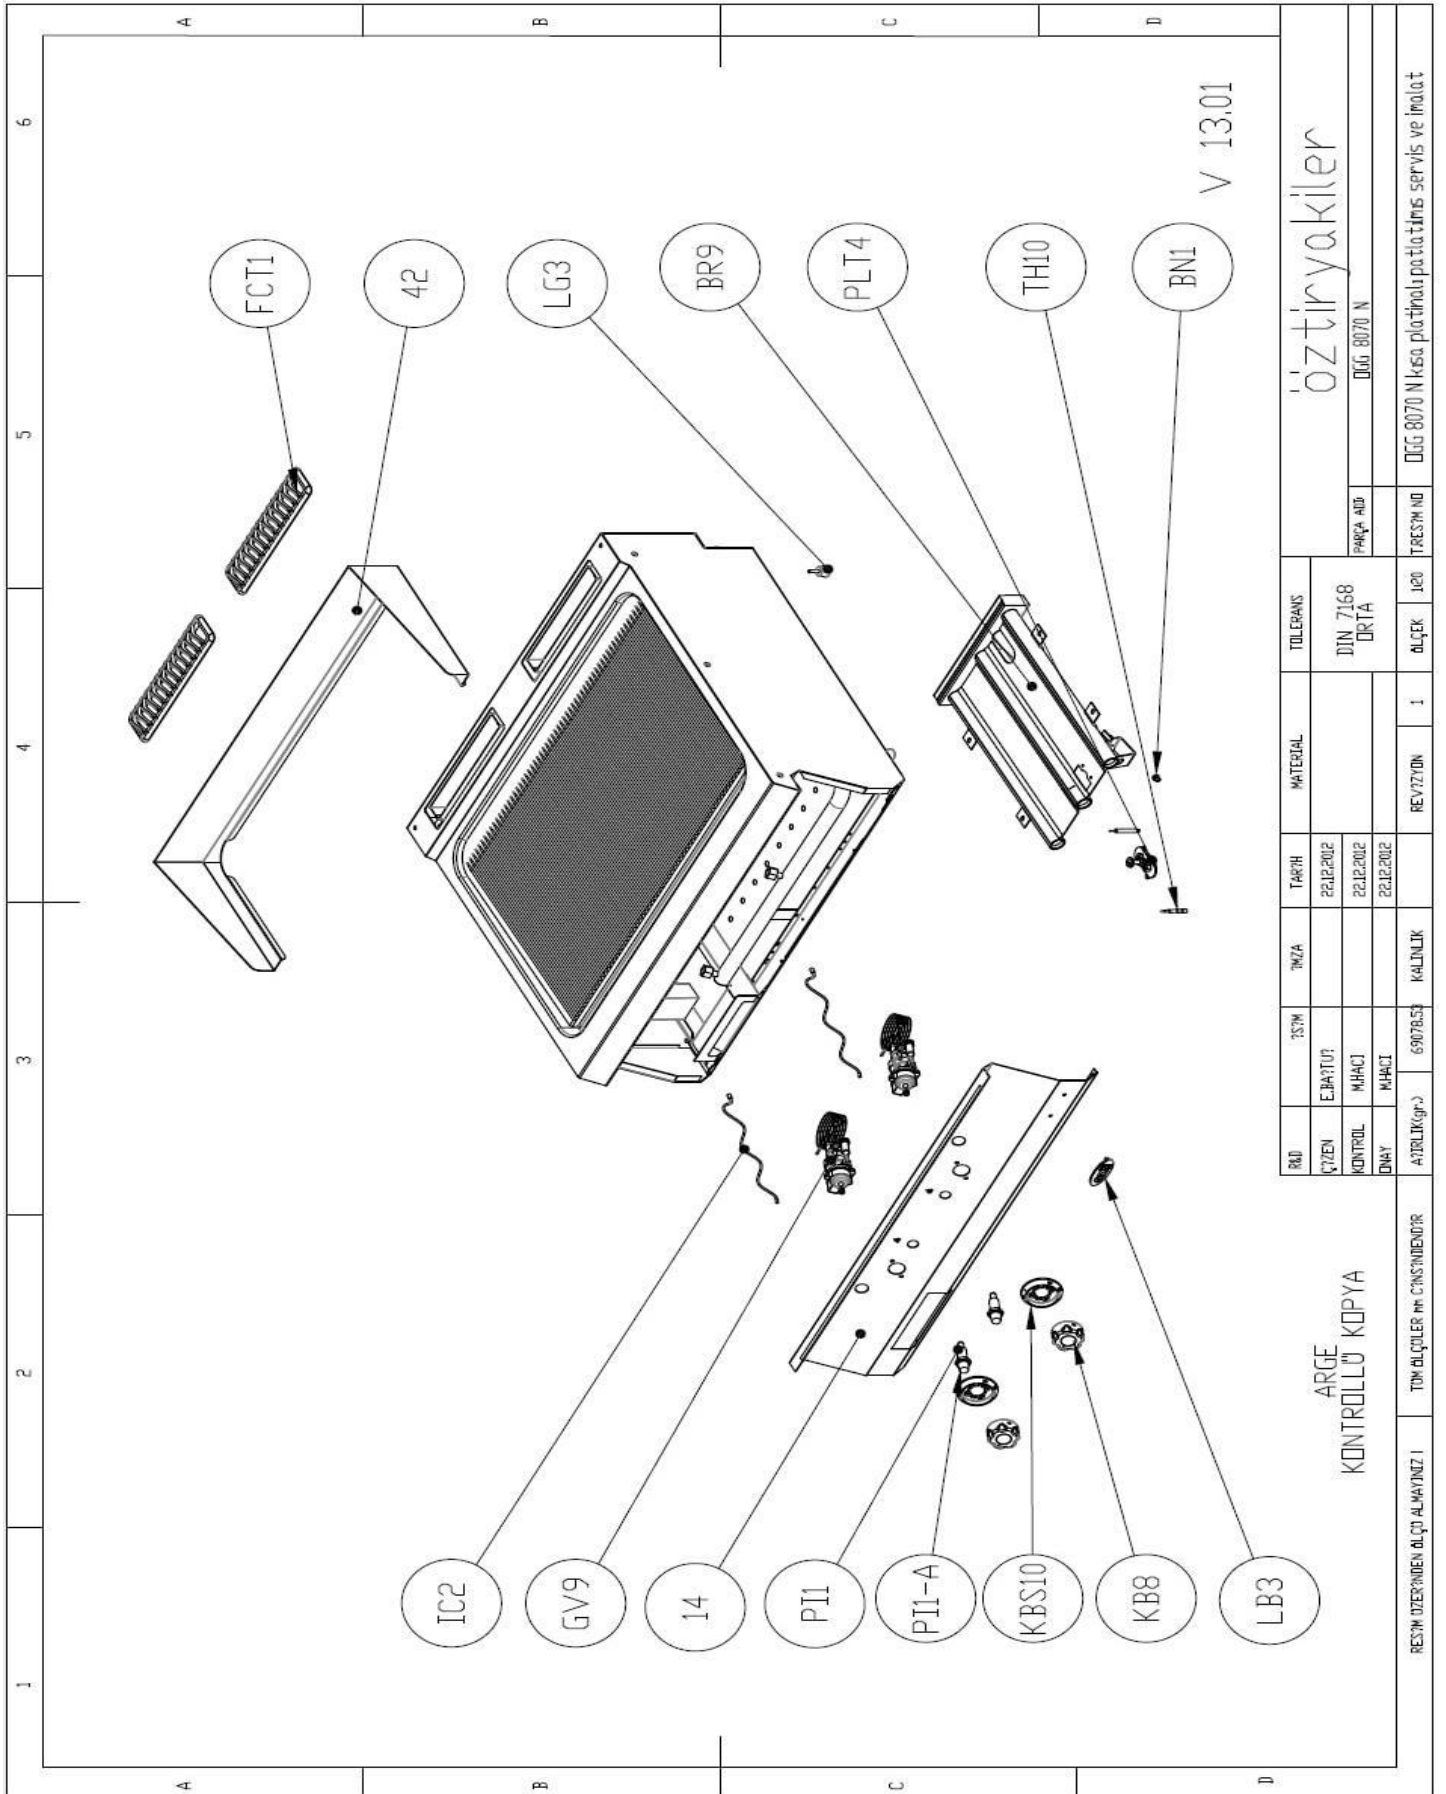

SPARE PART LIST

Spare Part ItemCode	Item name.	PictureId	Price.	Curr.
2864.N20.08000290.4.10	FRONT PANEL FOR 80'S GAS GRILL	14		
2864.N20.13880139.9.15	SPLASHGUARD FOR 80'S GRILLS	42		
2KLP.460.626700006.05	MAIN BURNER NOZZLE M8x0.75 ANY GAS TYPE	BN1		
6267.00002.590	BURNER TUBE S/S FOR 700 SERIES GAS GRILL	BR9		
6260.00058.96	FLUE COVER CAST IRON WITH CERAMIC ENAMEL COATED FOR ALL 700&900	FCT1		
9PEL.10117.20	GAS THERMOSTAT PEL 25ST	GV9		
6267.00031.08	IGNITER CABLE 500mm L	IC2		
6260.00015.46	THERMOPLASTIC KNOB MAIN BODY WITH 8 mm INSERT	KB8		
6260.00015.44	THERMOPLASTIC KNOB SCALE 100-300 C WITH LIGHTING POS.	KBS10		
2179.09028.01	LABEL FOR FRONT PANEL "ÖZT RYAK LER"	LB3		
6260.00002.05	ADJUSTABLE LEG M6	LG3		
6267.00029.05	PIEZZO IGNITER	PI1		
6226.00011.20	IGNITER COVER SILICONE	PI1-A		
6267.00023.05	PILOT BURNER ASSEMBLY LONG	PLT4		
6267.00024.09	THERMOCOUPLE M9x1 250 mm LENGTH	TH10		

ARGE
KONTROLLÜ KOPYA

RESİM İZERSİNDEKİ ALÇU ALMAYINIZ !

TÜM ALÇUÇLER İN ÇİNSİNDİR