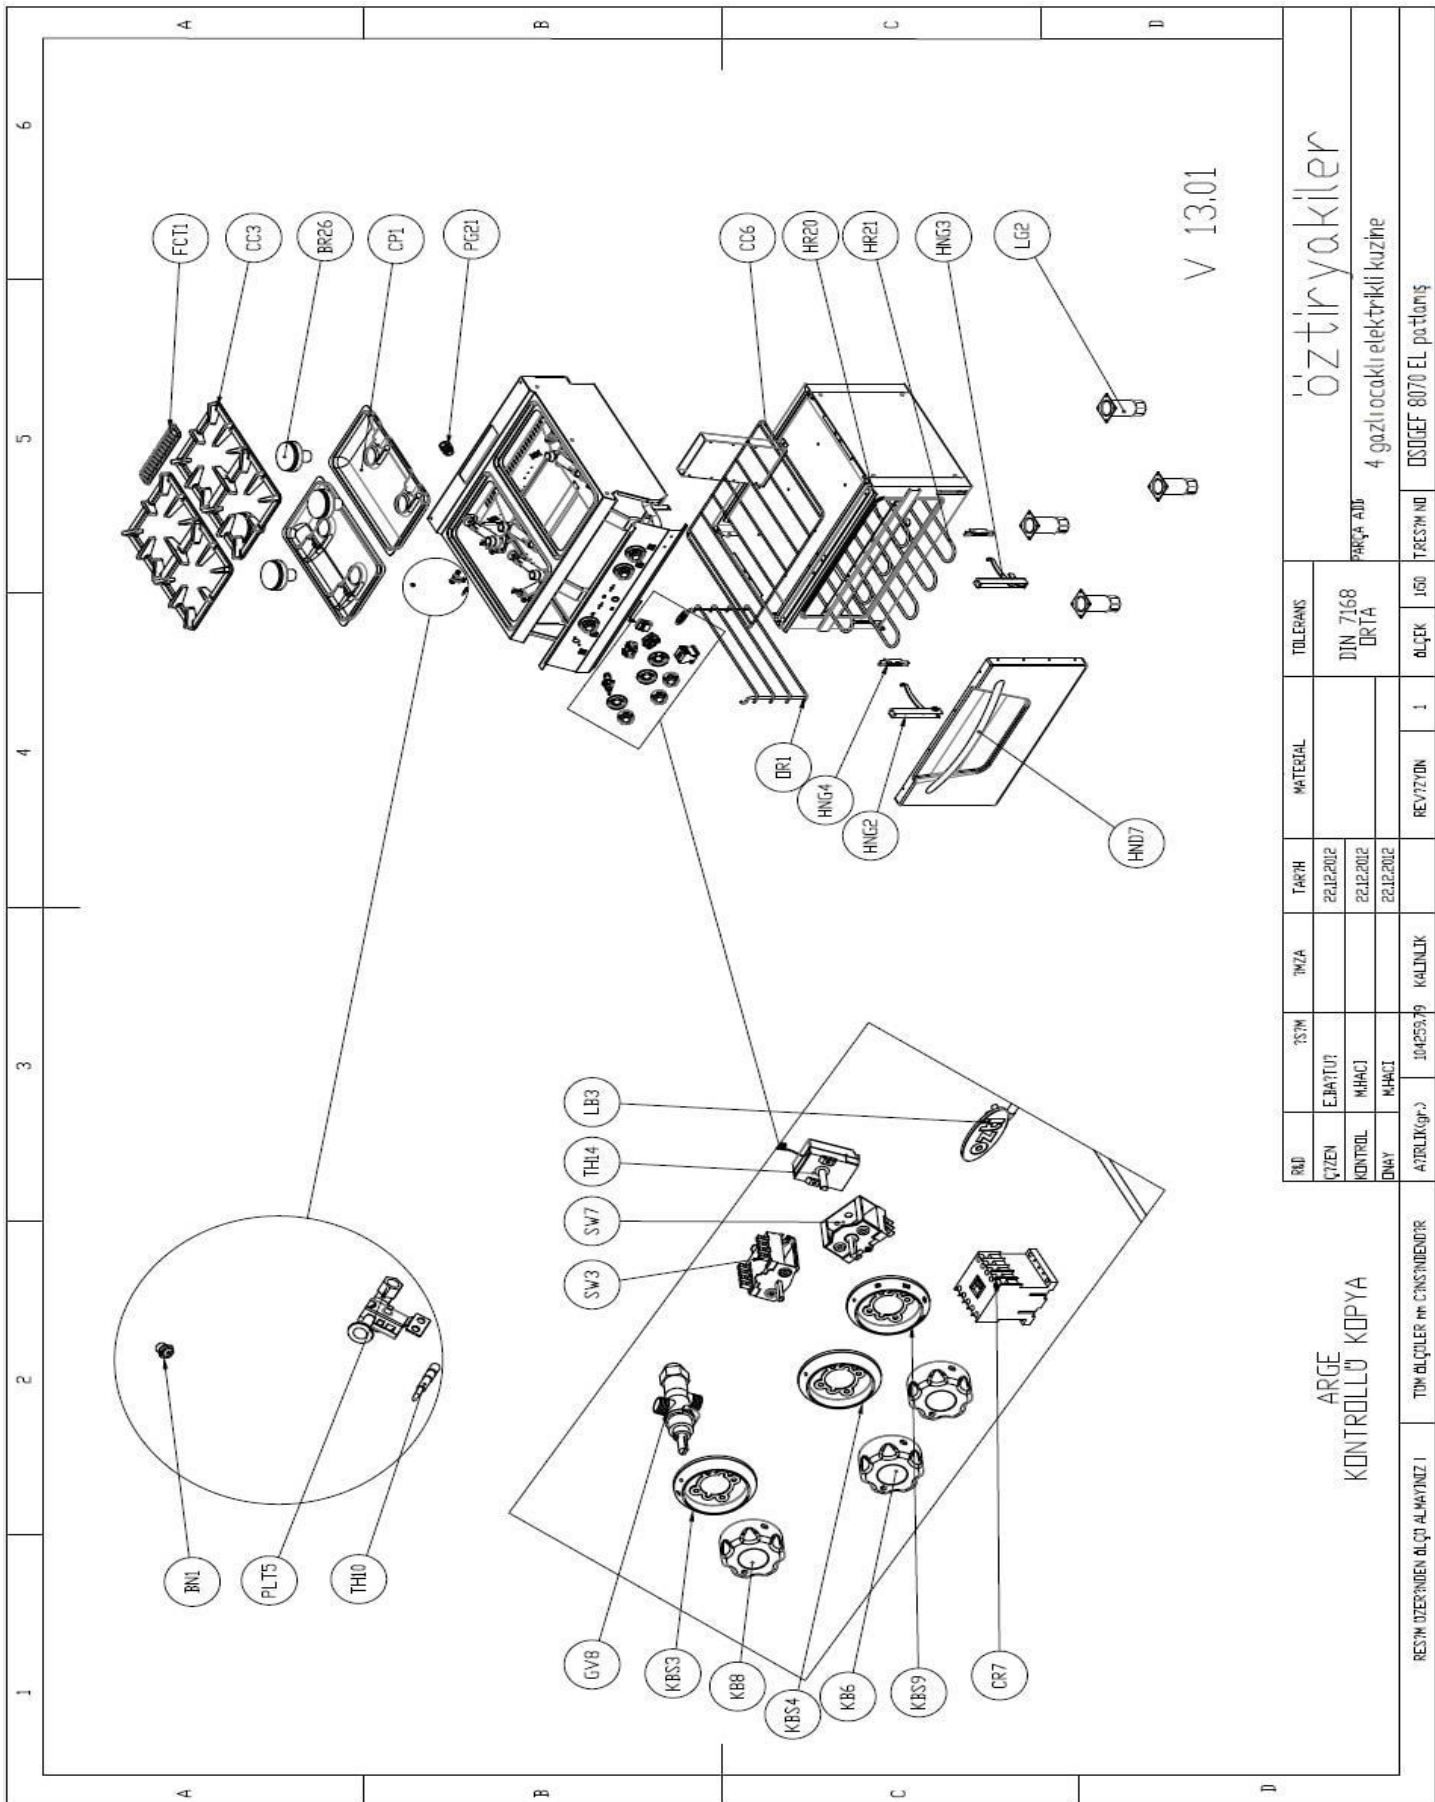

SPARE PART LIST

Spare Part ItemCode	Item name.	PictureId	Price.	Curr.
2KLP.460.626700006.05	MAIN BURNER NOZZLE M8x0,75 ANY GAS TYPE	BN1		
6267.00001.28	BURNER 6,5KW 700 SERI	BR26		
6260.00058.49	COOKER CAST 650/700/750 SERI 55*35(3,9KG/QT)	CC3		
6019.00005.28	OVEN WIRE SHELF FOR 80'S STATIC OVENS 650x535mm CHROME COATED	CC6		
2171.00KT2.03	SCRAB HOLDER S/S FOR NEW 700 SERIES GAS COOKERS WITH PILOT OPENING	CP1		
6230.00014.31	CONTACTOR 220V 4KW	CR7		
6260.00058.96	FLUE COVER CAST IRON WITH CERAMIC ENAMEL COATED FOR ALL 700&900	FCT1		
9099.00A60.00	GAS VALVE MAX-MIN ADJUSTMENT PILOT OUTPUT WITH THERMOCOUPLE SAFE 21S	GV8		
6260.00010.34	OVEN DOOR HANDLE 538mm L 15x32mm CHROM COATED	HND7		
6201.00007.05	HINGE FOR STATIC GAS OVEN DOOR-RIGHT 700-900	HNG2		
6201.00007.06	HINGE FOR STATIC GAS OVEN DOOR-LEFT	HNG3		
6201.00007.07	HINGE BALANCER FOR STATIC GAS OVEN DOOR 700-900	HNG4		
6246.00025.18	HEATING ELEMENT 3700 W 230 V FOR 80'S STATIC OVEN	HR20		
6246.00025.17	HEATING ELEMENT 2300 W 230 V FOR 80'S STATIC OVEN	HR21		
6260.00015.45	THERMOPLASTIC KNOB MAIN BODY WITH 6 mm INSERT	KB6		
6260.00015.46	THERMOPLASTIC KNOB MAIN BODY WITH 8 mm INSERT	KB8		
6260.00015.40	THERMOPLASTIC KNOB SCALE MAX.-MIN FLAME-LIGHTING	KBS3		
6260.00015.49	THERMOPLASTIC KNOB SCALE WITH "O" MARKED FOR "OK"	KBS4		
6260.00015.32	THERMOPLASTIC KNOB SCALE 50-300 C	KBS9		
2179.09028.01	LABEL FOR FRONT PANEL "ÖZT RYAK LER"	LB3		
6260.00002.10	STAINLESS STEEL LEG 130-150 MM	LG10		
6260.00111.21	OVEN RAIL WIRE 900 SERI	OR1		
6259.00003.10	CABLE GLAND PG 21	PG21		
6259.00003.13	CABLE GLAND PG 29	PG29		
6267.00023.08	PILOT ASSEMBLY 2 WAY FOR 700 SERIES GAS COOKER&WOK&BROILERS	PLT5		
6254.00005.04	4 POLE ON-OFF SWITCH	SW3		
6232.00027.09	4 POS. SELECTOR SWITCH RTH C01	SW7		
6267.00024.00	THERMOCOUPLE 9/1 600 mm LENGTH	TH10		
6234.00001.05	THERMOSTAT 50-300 C MONOPHASE	TH14		