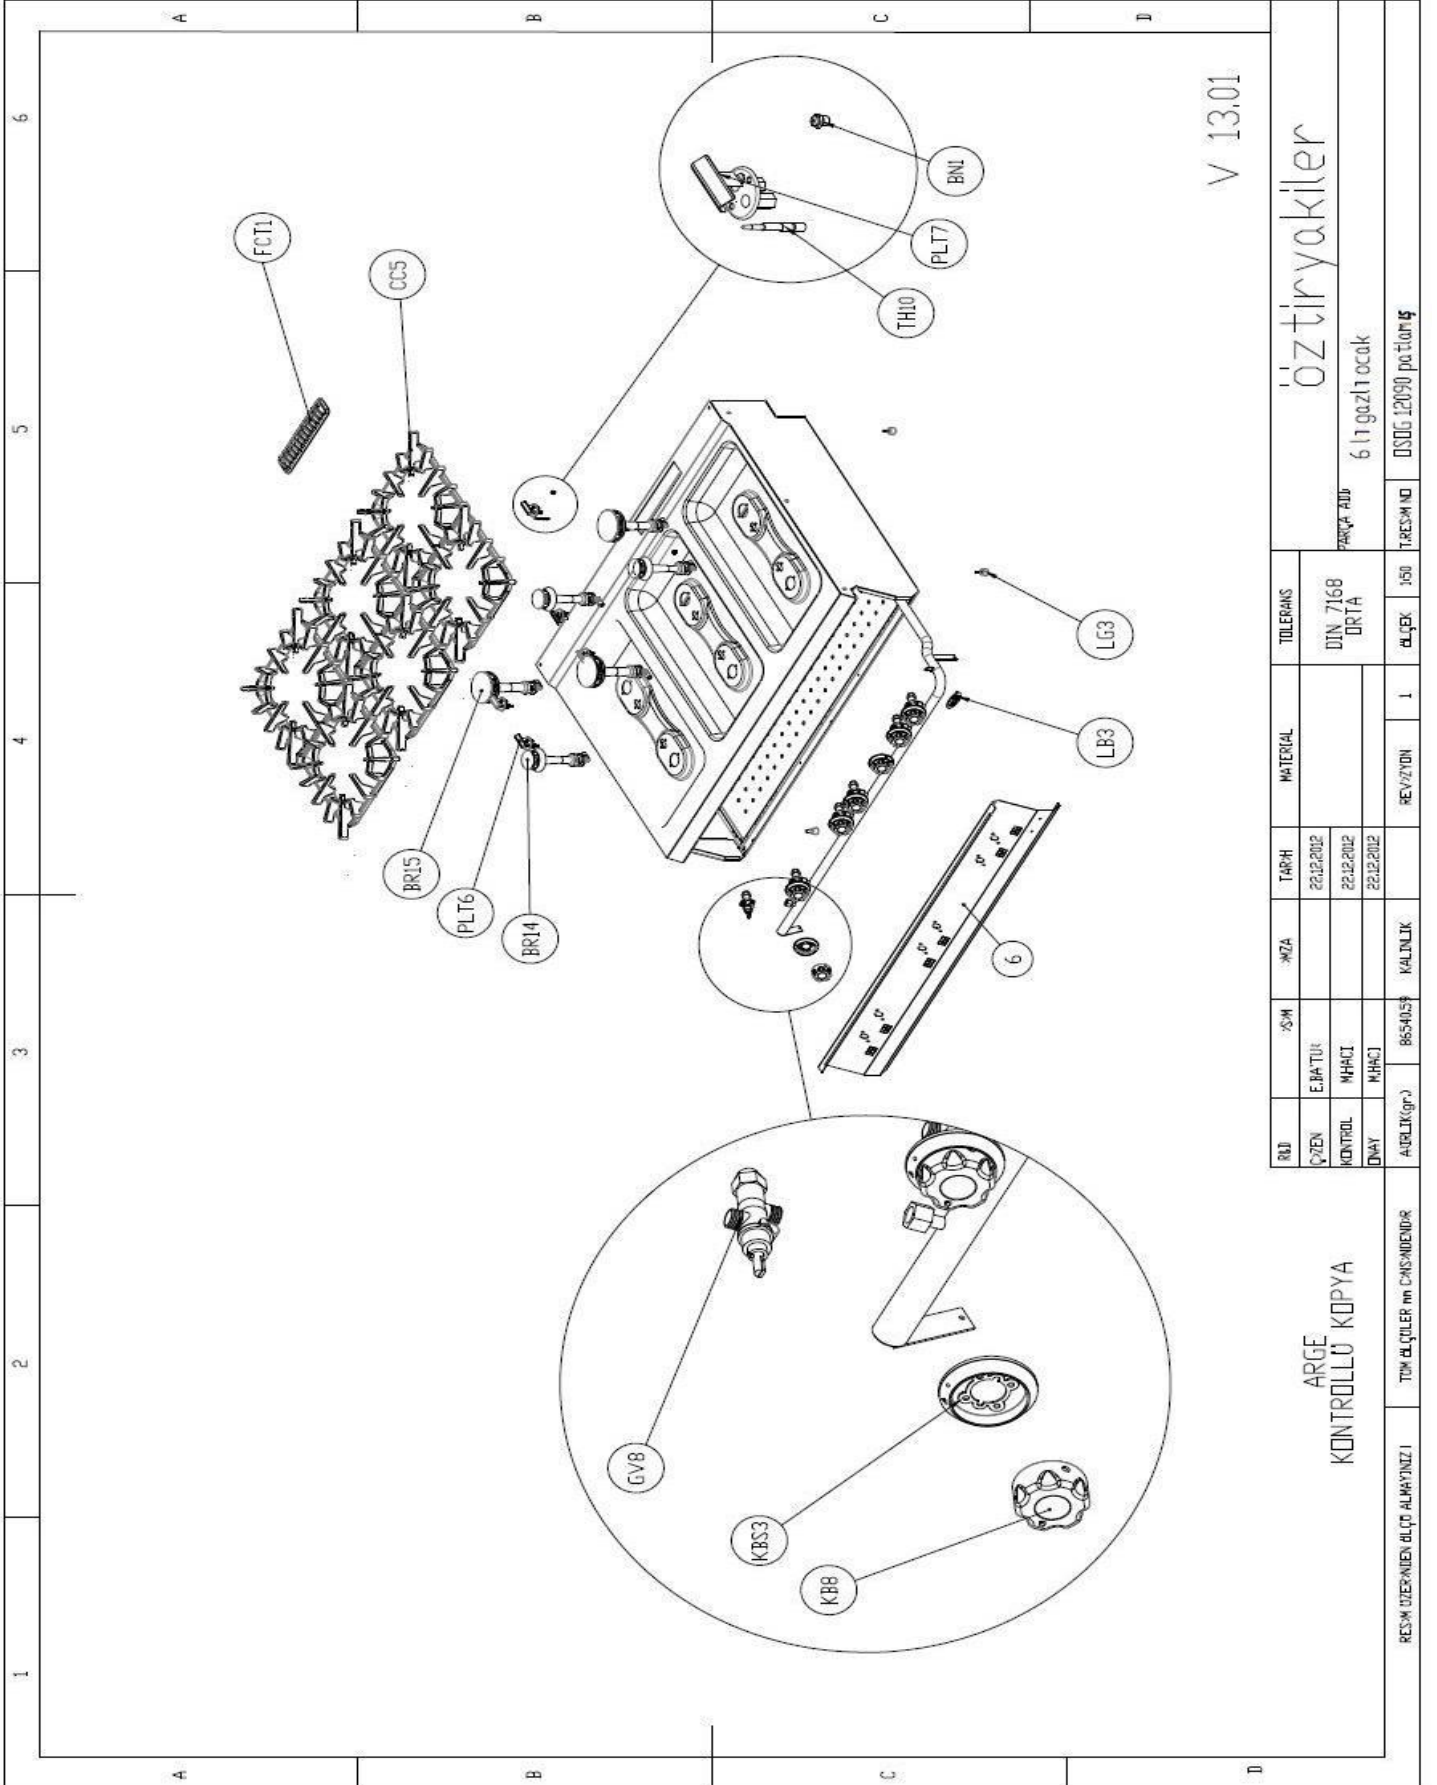

SPARE PART LIST

Spare Part ItemCode	Item name.	PictureId	Price.	Curr.
2865.N20.12000290.G.10	FRONT PANEL FOR 120'S GAS COOKER	6		
2KLP.460.626700006.05	MAIN BURNER NOZZLE M8x0,75 ANY GAS TYPE	BN1		
6267.00002.048	BURNER ASSEMBLY 6 Kw FOR 900 SERIES GAS COOKERS	BR14		
6267.00002.046	BURNER ASSEMBLY 10 Kw FOR 900 SERIES GAS COOKERS	BR15		
6260.00058.43	PAN SUPPORT CAST IRON W CERAMIC ENAMEL COATED FOR 900 SERIES COOKERS	CC5		
6260.00058.96	FLUE COVER CAST IRON WITH CERAMIC ENAMEL COATED FOR ALL 700&900	FCT1		
9099.00A60.00	GAS VALVE MAX-MIN ADJUSTMENT PILOT OUTPUT WITH THERMOCOUPLE SAFE 21S	GV8		
6260.00015.63C	DUGME METAL INSERTSUZ-KROM KAPLI	KB8		
6260.00015.601	METAL DUGME PLASTIK GOBEGI 8 LİK	KB8		
6260.ALEVC.55CS	KNOB METAL CHROME COATED	KBS3		
2179.09028.01	LABEL FOR FRONT PANEL "ÖZT RYAK LER"	LB3		
6260.00002.05	ADJUSTABLE LEG M6	LG3		
6267.00020.33	PILOT BURNER ASSEMBLY LONG FOR 900 SERIES COOKERS	PLT6		
6267.00020.51	PILOT ASSEMBLY SHORT	PLT7		
6267.00024.00	THERMOCOUPLE 9/1 600 mm LENGTH	TH10		

öztiyākiler

6 lı gazlı ocak

RÜZ	ŞİM	ŞİZA	TARİH	MATERYAL	TOLERANS
ÖZEN	E.İPA.TU:		22.12.2012		DIN 7168
KONTROL	M.HACI:		22.12.2012		DR.TA
DWAY	M.HACI:		22.12.2012		
ANLIK (gr.)	86540,58	KALINLIK		REVİZYON	1
				ÖLÇEK	1:50
				T.ARS.M NO	OSOG 12090 po.10m.Ş