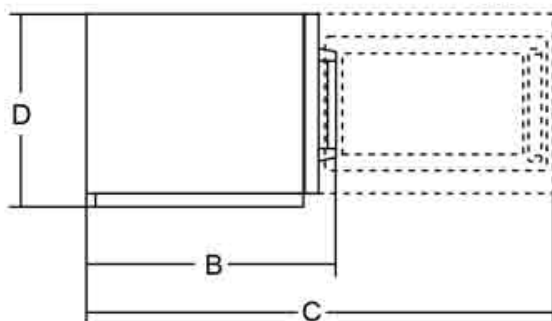

спецификация

технические данные

R WP 100 PF M