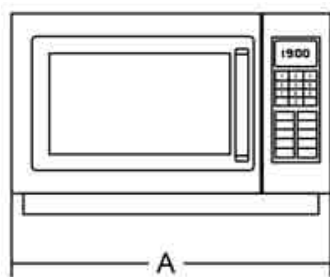

спецификация

технические данные

R WP 100 PF M