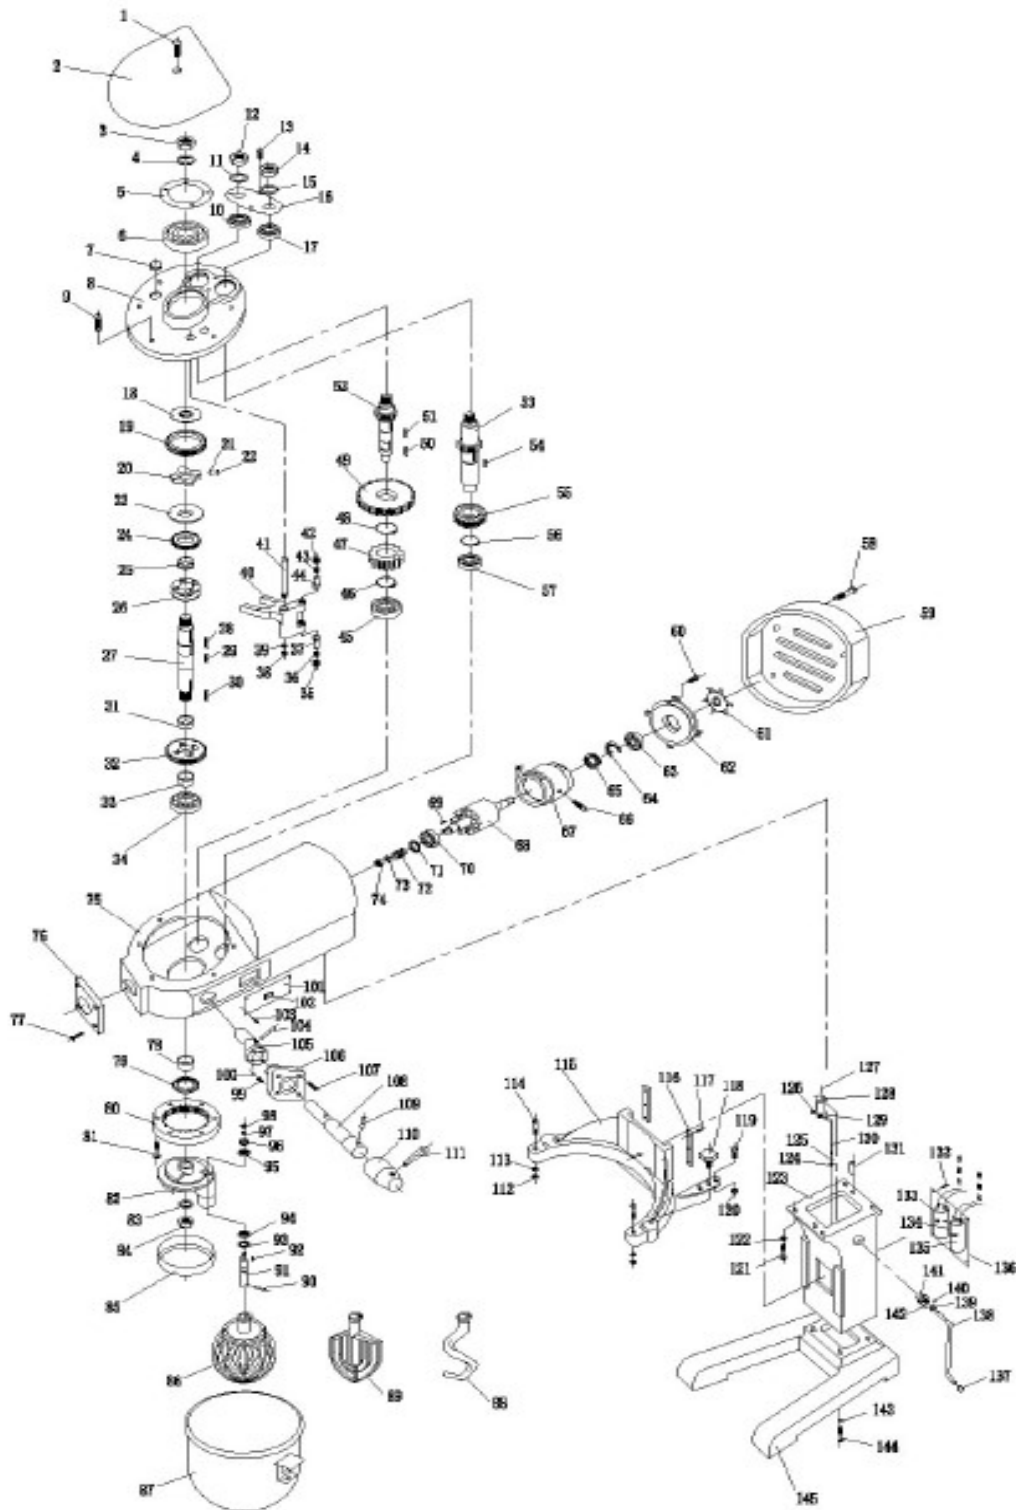

МИКСЕР ПЛАНЕТАРНЫЙ HURAKAN HKN-IP40FM

МИКСЕР ПЛАНЕТАРНЫЙ HURAKAN HKN-IP40FM

Поз	Наименование детали				
1	Screw	58	Screw	115	Barrell holder
2	Cover	59	Rear	116	Flat clamp
3	Nut	60	Screw	117	Screw
4	Washer	61	Motor Fan	118	Locking pin
5	Bearing plate pinch 2	62	Bake Cover	119	Screw
6	Bearing	63	Bearing	120	Washer
7	Oil-lide cover	64	Bottom plate	121	Screw
8	Bearing cap	65	Centrifugal switch	122	Ring washer
9	Screw M	66	Screw	123	Guide pillar
10	Bearing	67	Stator	124	Nut
11	Washer	68	Rotor	125	Washer
12	Nut	69	Dowel	126	Washer
13	Screw	70	Bearing	127	Pin
14	Nut	71	Oil Seal	128	Cam
15	Washer	72	Main transmission worm	129	Cotter pin
16	Bearing plate pinch 1	73	Ring washer	130	Lifeing hook
17	Bearing	74	Nut	131	Straight Pin
18	Cam splint	75	Case	132	Screw
19	Gear rim	76	Viewport Cover	133	Capacitor
20	Cam	77	Screw	134	Screw
21	Leaf Spring	78	Sleeve	135	Capacitor
22	Cylindrical roller	79	Oil seal	136	Plate
23	Cam circle	80	Ring gear	137	Ball
24	Gear	81	Screw	138	Lifting crank
25	Sliding collar	82	Planetary Gear Holder	139	Sleeve
26	Conjugant	83	Washer	140	Resilient pin
27	Center shafe	84	Nut	141	Lifting sleeve
28	Dowel	85	Ring	142	Screw
29	Dowel	86	Wire Whip	143	Ring washer
30	Dowel	87	Charging barrel	144	Screw
31	Sliding collar	88	Dough mixer	145	Footing
32	Gear	89	Agitator		
33	Spacer Sleeve	90	Straight pin		
34	Bearing	91	Planetary gear shaft		
35	Regulating Nut	92	Dowel		
36	Spring	93	Oil seal		
37	Fork contact	94	Bearing		
38	Nut	95	Bearing		
39	Ring washer	96	Planetary gear		
40	Shift fork	97	Washer		
41	Fork Shaft	98	Nut		
42	Regulating Nut	99	Posicioning spring		
43	Spring	100	Steel ball		
44	Shift fork	101	Label		
45	Bearing	102	Switch		
46	Snap spring	103	Screw		
47	Gear	104	Conical pin		
48	Snap spring	105	Knee-piece		
49	Gear	106	Locating Cover plate		
50	Dowel	107	Screw		
51	Dowel	108	Hinge pin		
52	Second motion shaft	109	Conical pin		
53	Input shaft	110	Locating sleeve		
54	Dowel	111	Shiftfork handle		
55	Worm	112	Nut		
56	Snap spring	113	Spring washer		
57	Bearing	114	Anchor Pin		