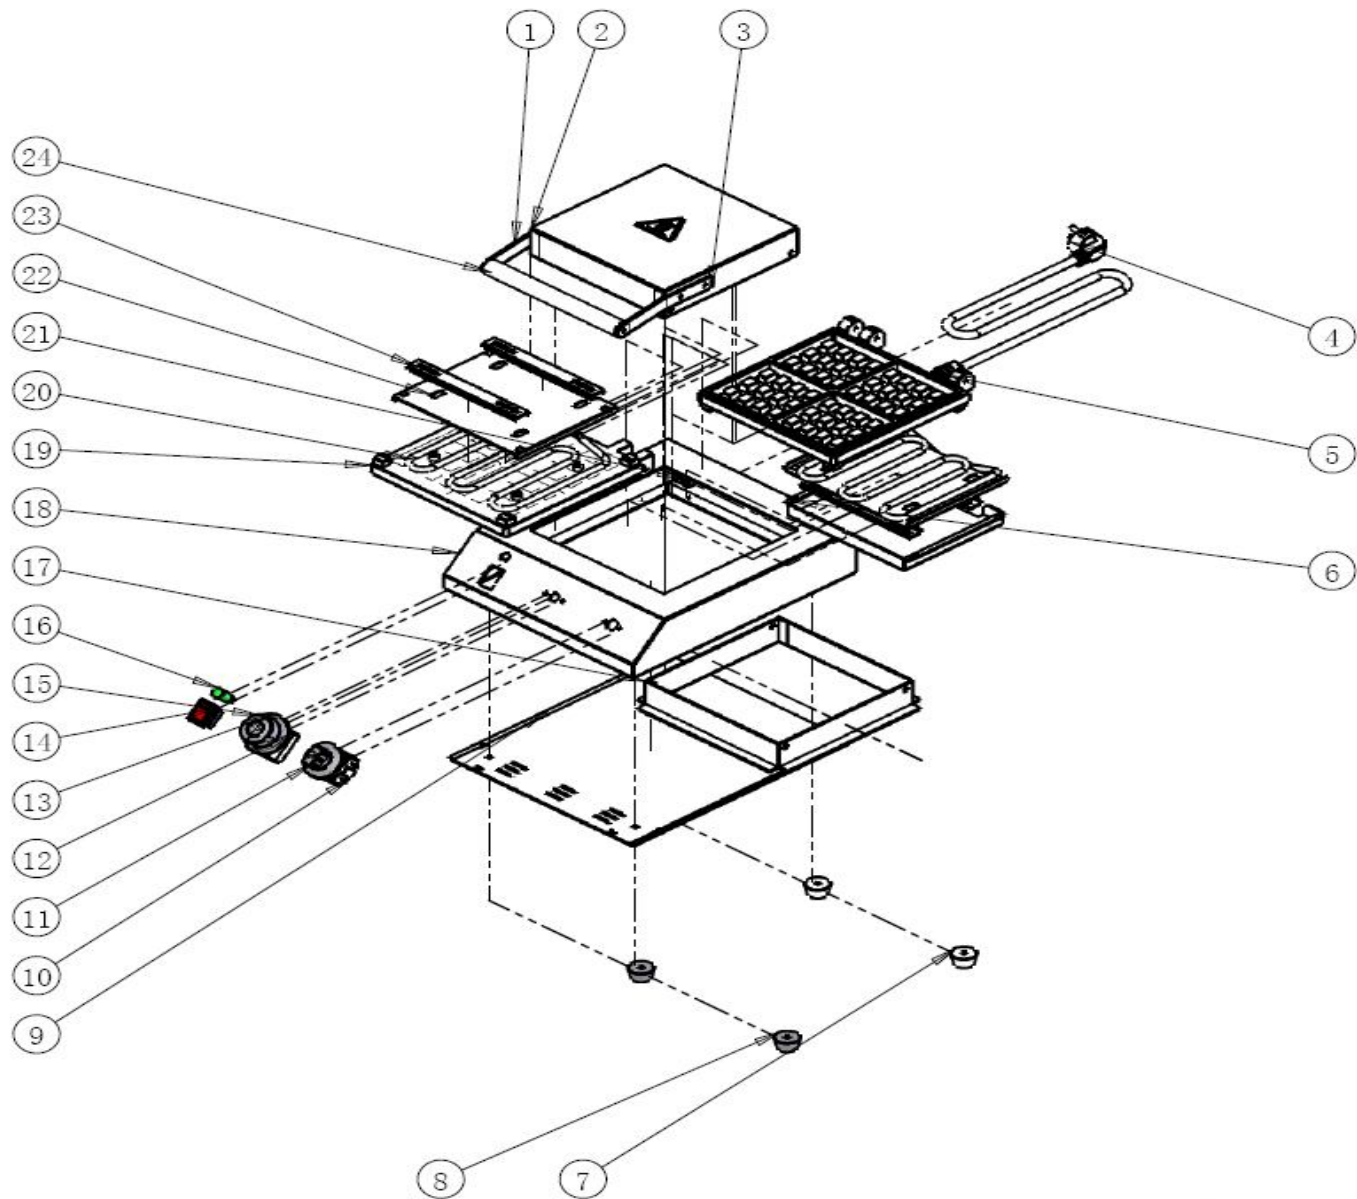

No.	Name
1	Top Cover
2	Handle Plate
3	Handle Plate
4	Cable
5	Plug
6	Cove Plate
7	Rubber Pad
8	Rubber Pad
9	Cover Selaing Plate
10	Timer Knob
11	Timer
12	Temperature Control
13	Temperature Knob
14	Temperature Dial
15	Switch
16	Indicator Light
17	Waffle Frame
18	Frame
20	Heating Tube
21	Heating Tube Plate
22	Heating Plate
23	Heating Tube Plate
24	Handle

No.	Name
1	Top Cover
2	Handle Plate
3	Handle Plate
4	Cable
5	Plug
6	Cove Plate
7	Rubber Pad
8	Rubber Pad
9	Cover Sealing Plate
10	Timer Knob
11	Timer
12	Temperature Control
13	Temperature Knob
14	Temperature Dial
15	Switch
16	Indicator Light
17	Waffle Frame
18	Frame
20	Heating Tube
21	Heating Tube Plate
22	Heating Plate
23	Heating Tube Plate
24	Handle