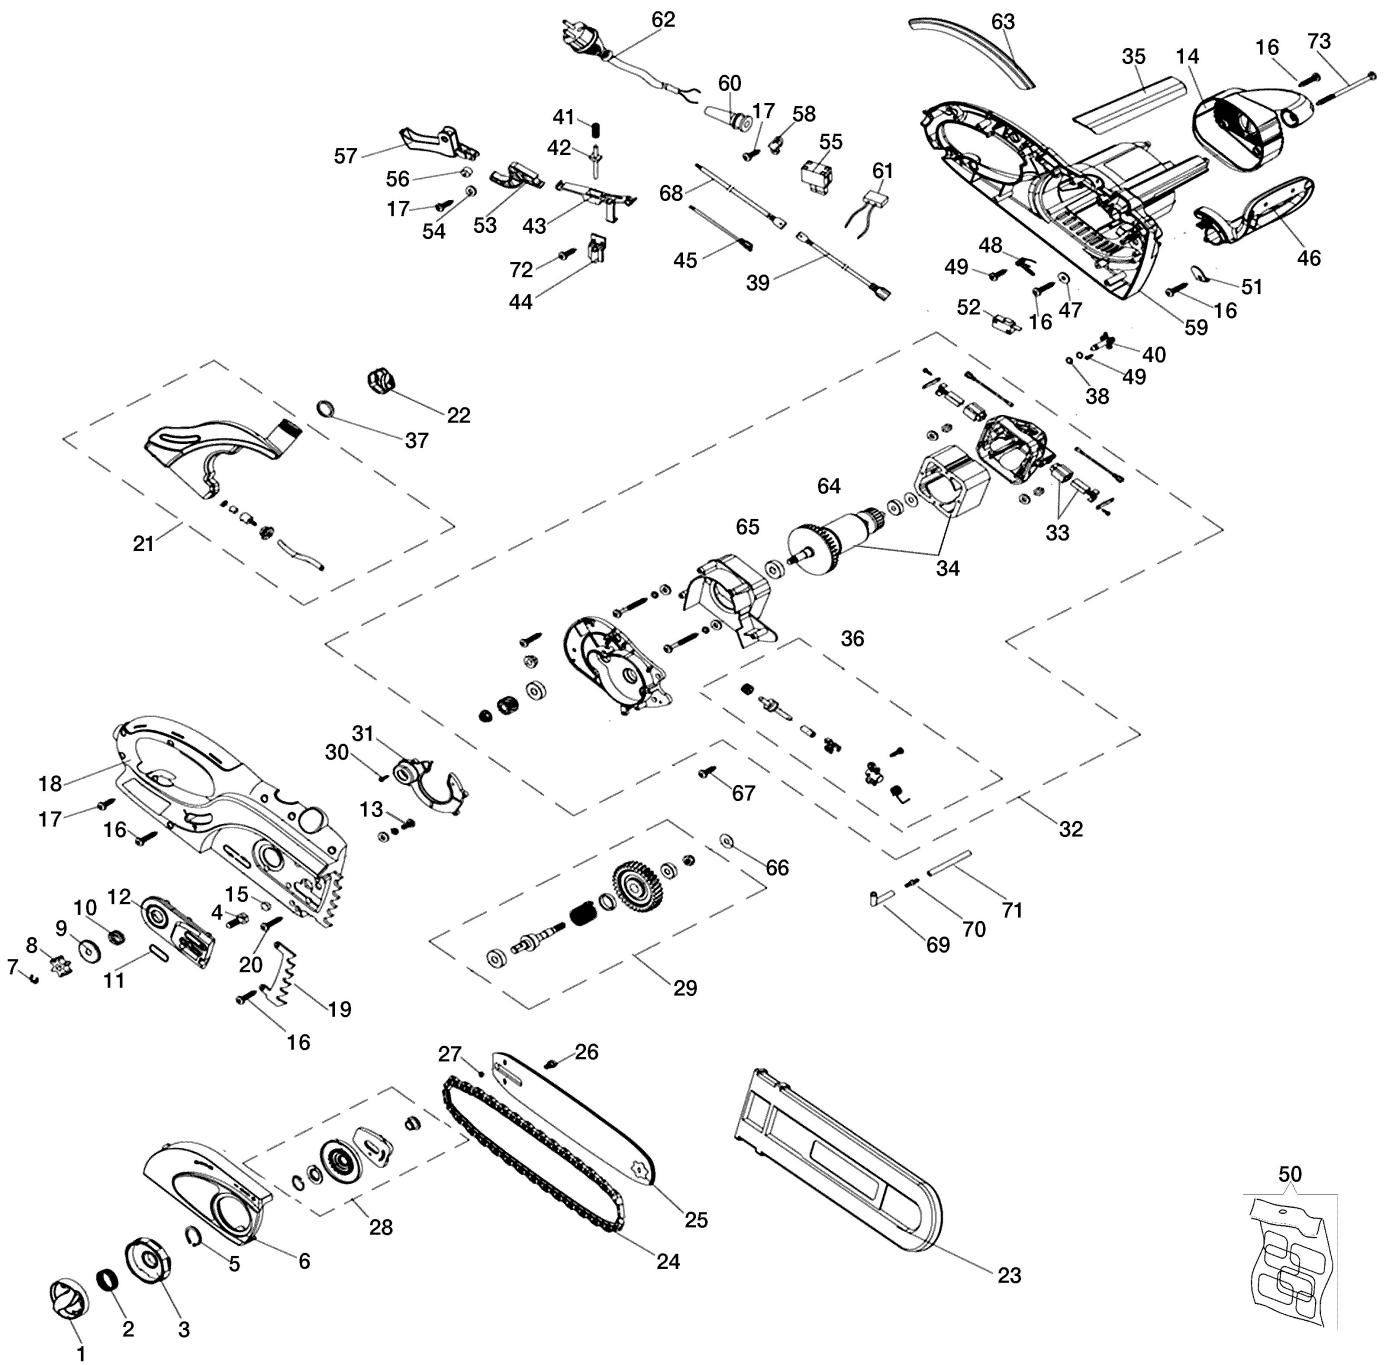

## Illustration Complete illustrated parts list

Ref.Nu	Qty	Part number	Description	Validity from	Validity till	Notes	Bulletin
1	1	51030040	Knob				
2	1	YT000001	Spring				
3	1	51030081	Support				
4	1	YT000054	Screw				
5	1	YT000003	Ring				
6	1	51030038	Chain cover				
7	1	YT000004	Snap ring				
8	1	YT000005	Sprocket				
9	1	YT000006	Oil seal				
10	1	YT000007	Spring				
11	1	YT000008	Oil seal				
12	1	YT000009	Support				
13	6	YT000010	Screw				
14	1	51030036	Cover				
15	1	YT000012	Buffer				
16	16	094600041AR	Screw				
17	4	YT000014	Screw				
18	1	51030080	Right cover				
19	1	YT000015	Plate				
20	1	YT000016	Screw				
21	1	YT000017	Tank				
22	1	51030037	Tank cap				
23	1	1144043R	Bar cover - 40 cm				
24	1	30629018A	Chain .3/8" x .050" (1,3mm)				
25	1	50052012R	Bar 16" - 41 cm				
26	1	YT000020	Chain tensioner screw				
27	1	YT000019	Ring				
28	1	YT000021	Chain tensioner kit				
29	1	YT000022	Crankshaft set				
30	4	YT000023	Screw				
31	1	YT000024	Dust shield				
32	1	YT000025	Electric motor				
33	2	51030147	Complete brush				
34	1	51030146	Stator kit				
35	1	51030041	Guard				
36	1	YT000029	Pump assy				
37	1	YT000055	Washer				
38	2	YT000031	Ring				
39	1	YT000032	Wire				
40	1	YT000033	Connector				
41	1	YT000034	Spring				
42	1	YT000035	Brake rod				
43	1	YT000036	Support				
44	1	YT000037	Governor				
45	1	YT000061	Wire				