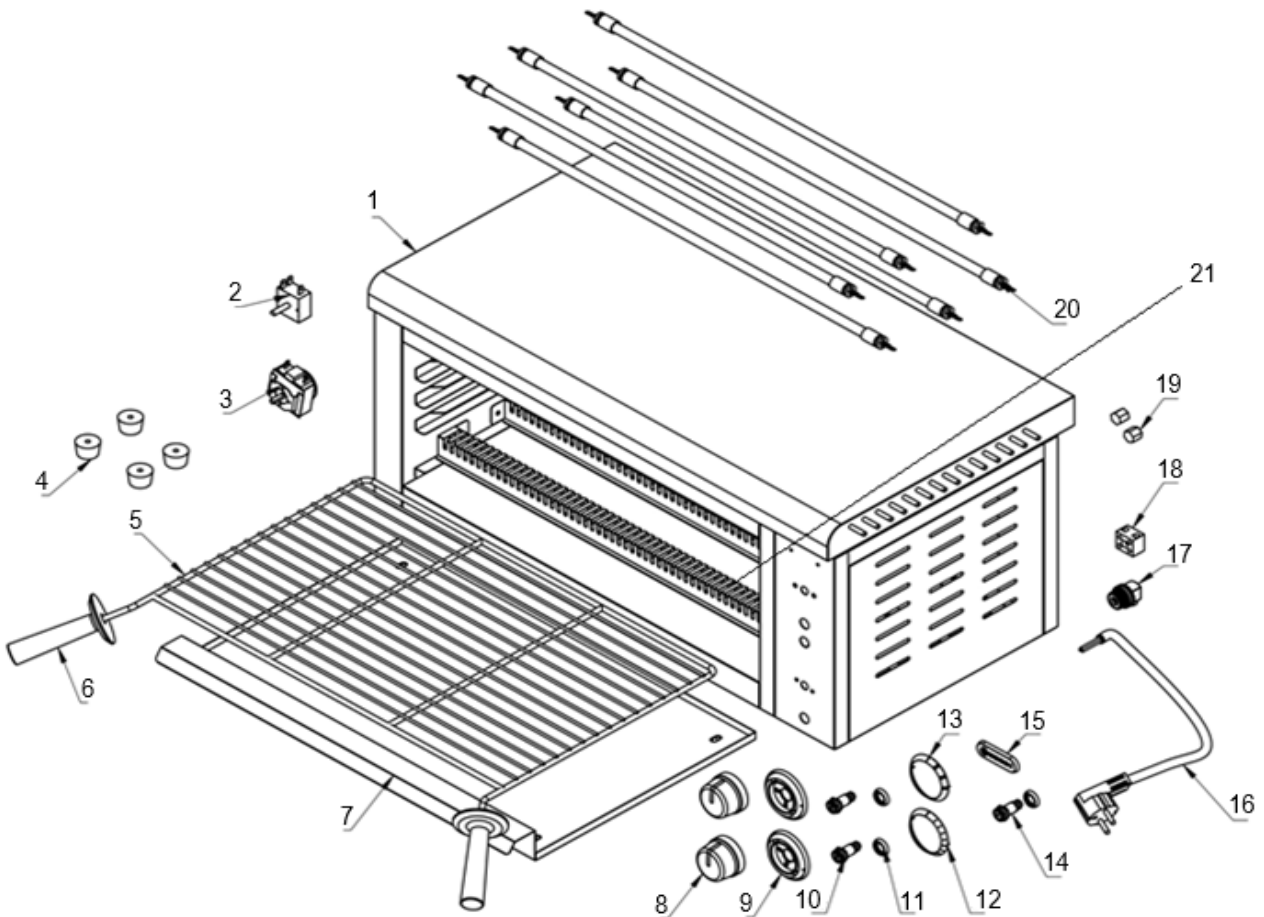

Drawing

Tools for Chefs

Hendi B.V.
Steenoven 21
3911 TX Rhenen
The Netherlands

Version #

V.02

Appliance part#

264409

Description

Salamander with Quartz infrared heating elements

Date 15-03-2022

Revision #

1.0

Revision New heating elements, improved ventilation

Bill of materials (BOM)

HENDI Tools for Chefs Hendi B.V. Steenoven 21 3911 TX Rhenen The Netherlands	Version #	Appliance part#
	V.02	264409
	Description	
Salamander with Quartz infrared heating elements		

Date	15-03-2022	Revision #	1.0
Revision	New heating elements, improved ventilation		

Item	Description	Part#	Quantity	Remark	Picture
1	Housing	n/a	1		
2	Switch	948262	1		
3	Timer 15 min.	948279	1		
4	Feet	912058	4		
5	Grid	948316	1		
6	Handle	943328	2		
7	Crumb tray	n/a	1		
8	Knob	nss	2	Available as 948330 and 948323	
9	Knob base plate	nss	2	Available as 948330 and 948323	
10	Heating indicator	930533	2		
11	Heating indicator seal	nss	2	Available as 930533	
12	Indicator ring (Timer)	nss	1	Available as 948330	
13	Indicator ring (switch)	nss	1	Available as 948323	
14	Power indicator	942925	1		
15	Logo plaque "Hendi"	955963	1		
16	Power cord	912027	1		
17	Pull relief	912201	1		
18	Terminal	929940	1		
19	Knob insert	nss	2	Available as 948330 and 948323	
20	Quartz heating element (520W)	961841	6		
21A	Heating element cover (front fixed)	961858	3		
21B	Heating element cover (back fixed)	961865	3		
*	Heating element clip	957813	12		

n/a -> not available

nss -> not sold separately