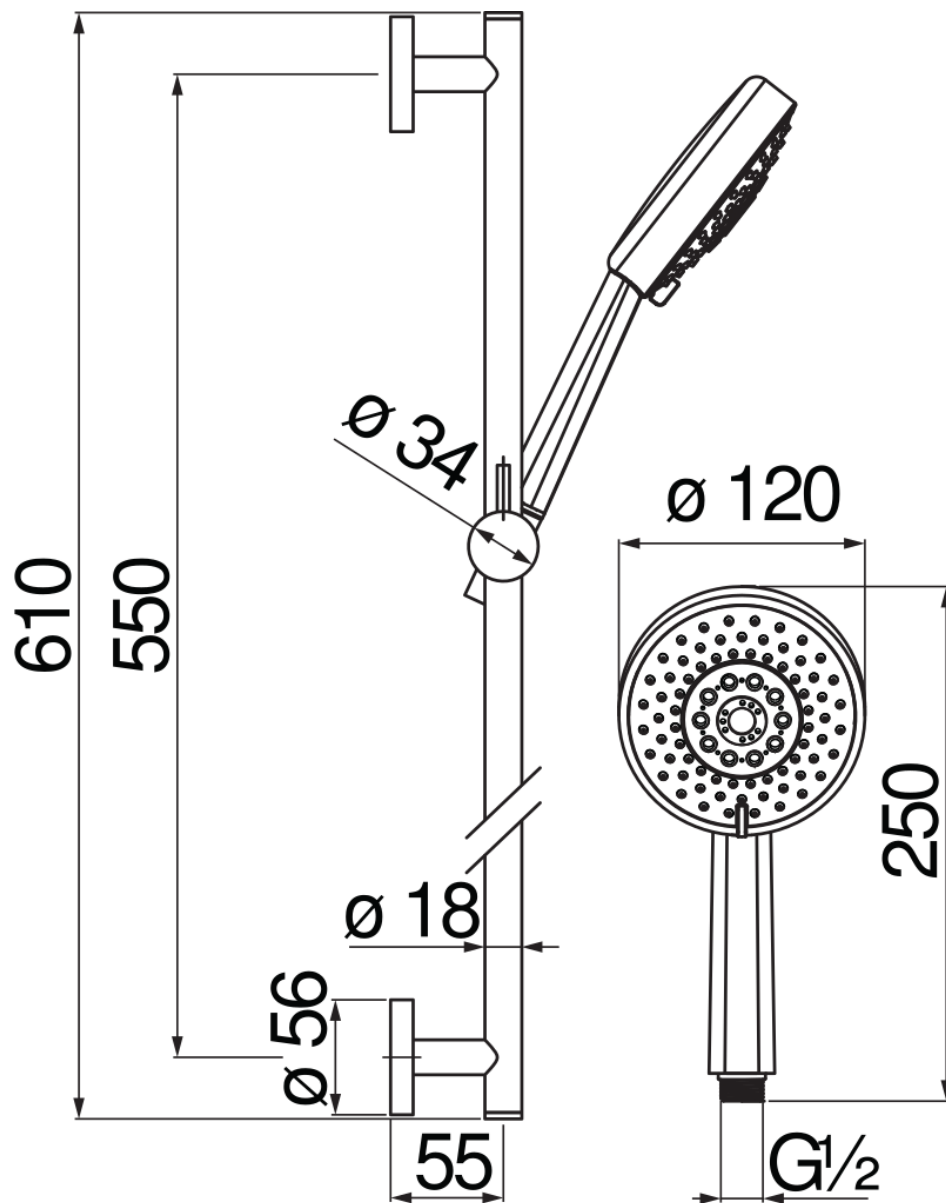

SPECIFICATIONS

Wall rail

Diamond smoke PVD

Sliding swivel hand shower support

3-jet hand shower and 150 cm hose

Packaging: 15 x 82 x 77 cm / 0,09471 m³ / 1,169 kg

FLOW RATE DIAGRAM: HOT/COLD WATER