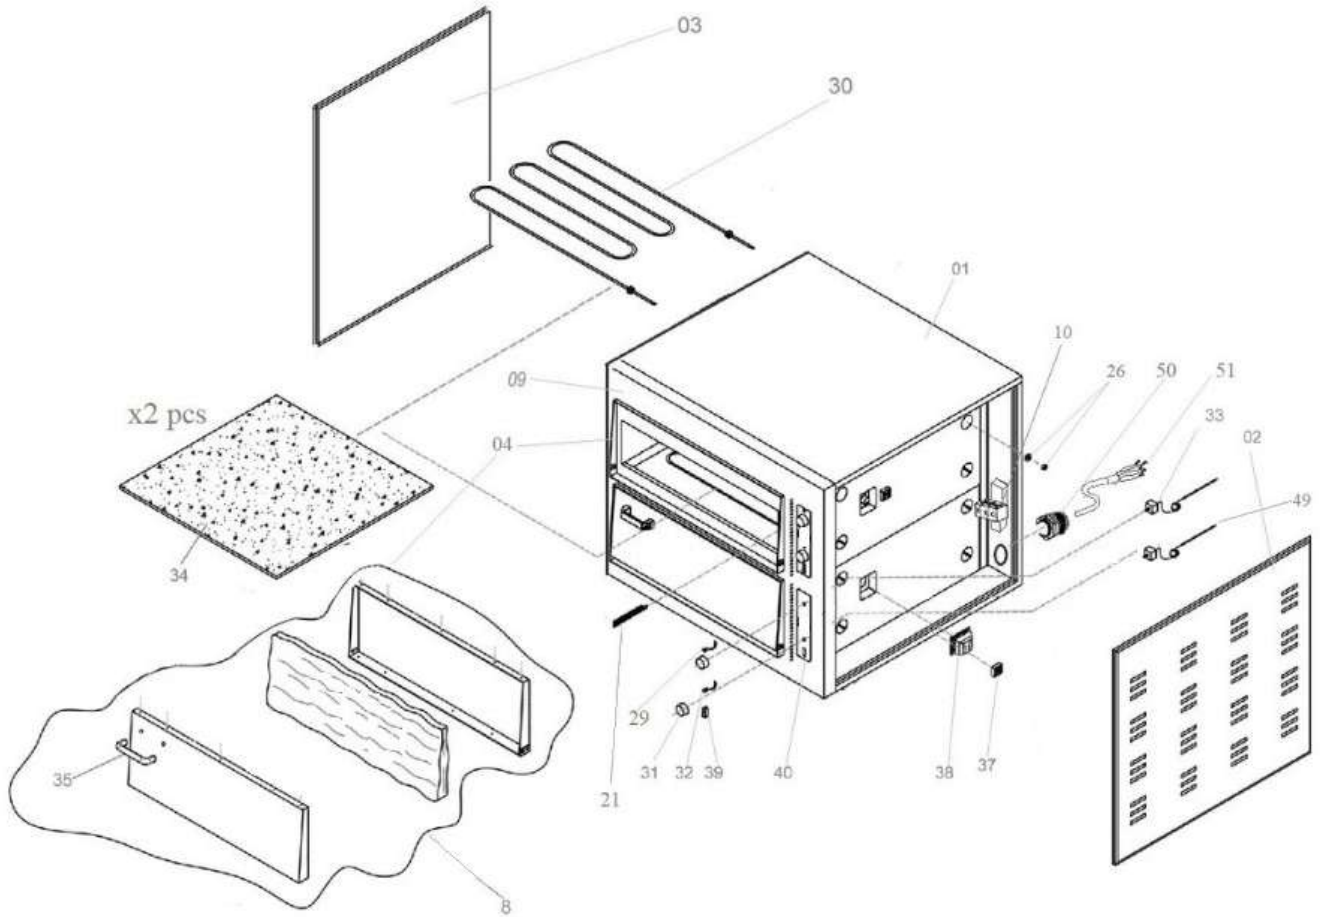

ПЕЧЬ ДЛЯ ПИЦЦЫ TATRA TPO 11 NW

| | | | |
|--|--|--|--|
| | | | |
| | | | |
| | | | |
| | | | |

ПЕЧЬ ДЛЯ ПИЦЦЫ TATRA TPO 11 NW

| | | |
|----|--|------------------|
| 1 | Housing | EOMINI.40D-010 |
| 2 | Side Panel | EOMINI.40D-362 |
| 3 | Left Cover | EOMINI.40D-008 |
| 4 | Door Frame | EOMINI.40-369 |
| 8 | Door complete | EOMINI.40-607 |
| 9 | Panel | EOMINI.40D-889 |
| 10 | Connector with 3 poles | E0730733 |
| 21 | Bracket for Thermostat | E050121 |
| 26 | Fixing for Heating Element | E050126 |
| 29 | Green indicator Light,complete | 043828 |
| 30 | Heating Element (Upper and Lower) | CPMINI40-1500WHE |
| 31 | Knob, black-chromed for thermostat | E0ANOT235 |
| 32 | Red indicator Light,complete | E04117R |
| 33 | Thermostat 300°C | OT300.TCSO2 |
| 34 | Refracter Stone(Italian) | CPMINI40-410.410 |
| 35 | Handle with connect part,small | E0BK600.MINI40 |
| 37 | Connector, 2-poles, ceramic for lamp | CRMO57KLMS |
| 38 | Halogen Lamp w.cover glass, square | E015ELCSQ |
| | Halogen Bulb G9 | 06061056 |
| 39 | Lamp On/Off Switch | A040588 |
| 40 | Control Panel Sticker | E015ETKT |
| 49 | Thermostat 300°C | OT300.TCSO2 |
| 50 | Strain Relief PG16 | 010578028 |
| 51 | Electric Connection Cable without plug | E07716422 |