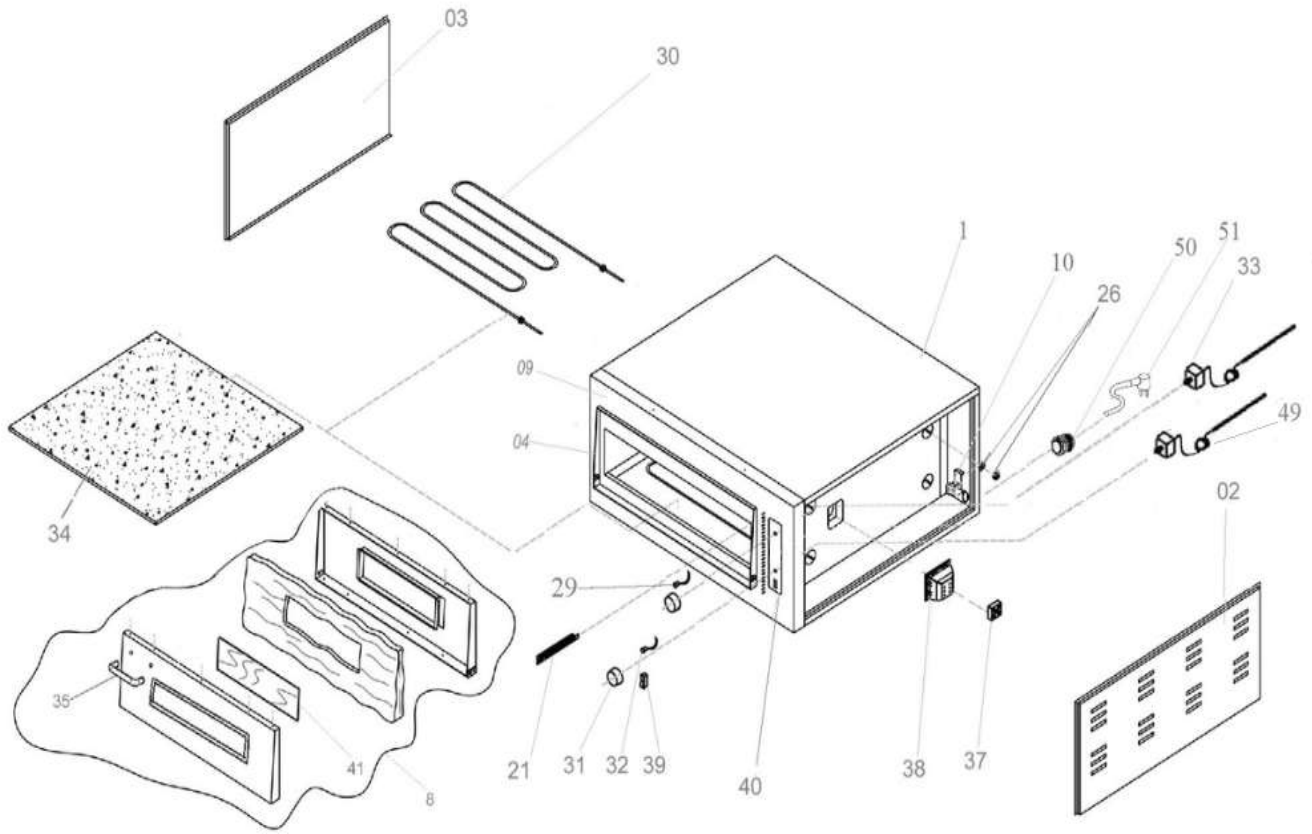

ПЕЧЬ ДЛЯ ПИЦЦЫ TATRA TPO 1

ПЕЧЬ ДЛЯ ПИЦЦЫ ТАТРА ТРО 1

1	Housing	EOMINI.40-010
2	Side Panel	EOMINI.40-362
3	Left Cover	EOMINI.40-008
4	Door Frame	EOMINI.40-369
8	Door complete	EOMINI.40-607
9	Panel	EOMINI.40-889
10	Connector with 2 poles	E073071
21	Bracket for Thermostat	E050010
26	Fixing for Heating Element	E050126
29	Green indicator Light, complete	043828
30	Heating Element (Upper and Lower)	CPMINI40-1500WHE
31	Knob, black-chromed for thermostat	E0ANOT235
32	Red indicator Light, complete	E04117R
33	Thermostat 300°C	OT300.TCSO2
34	Refracter Stone(Italian)	CPMINI40-410.410
35	Handle with connect part, small	E0BK600.MINI40
37	Connector, 2-poles, ceramic for lamp	CRMO57KLMS
38	Halogen Lamp w.cover glass, square	EO15ELCSQ
	Halogen Bulb G9	06061056
39	Lamp On/Off Switch	A040588
40	Control Panel Sticker	E015ETKT
41	Door Glass	E0668004
49	Thermostat 300°C	OT300.TCSO2
50	Strain Relief PG16	010578028
51	Cord with Plug	E037551PLG