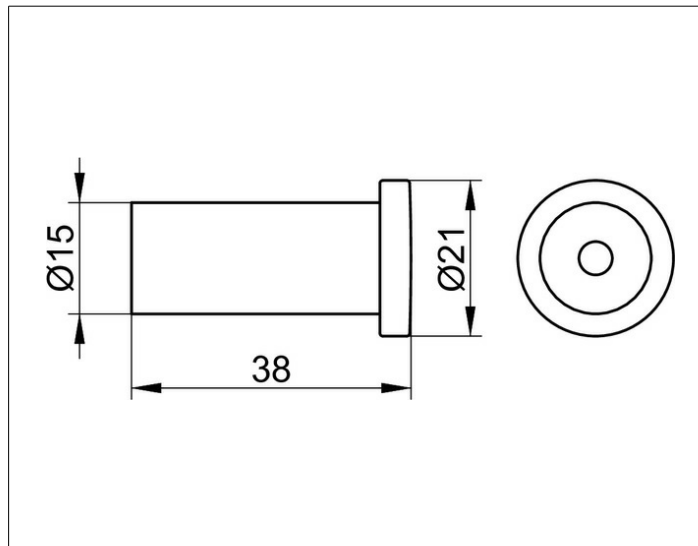

Plan

14916010000 Крючок для полотенца

ИЗДЕЛИЕ

ЧЕРТЕЖ

ПОВЕРХНОСТЬ

хром

ГАБАРИТЫ

38 mm

СПЕЦИФИКАЦИИ

KEUCO PLAN towel hook 14916010000

Chrome plated towel hook in a stylish yet functional design

Cylindrical form with rounded edges, easy to clean

Depth 1-1/2", diameter of cylinder 9/16", diameter of head 13/16"

The towel hook is fitted with 1 hidden fixing point

incl. corrosion-free mounting material