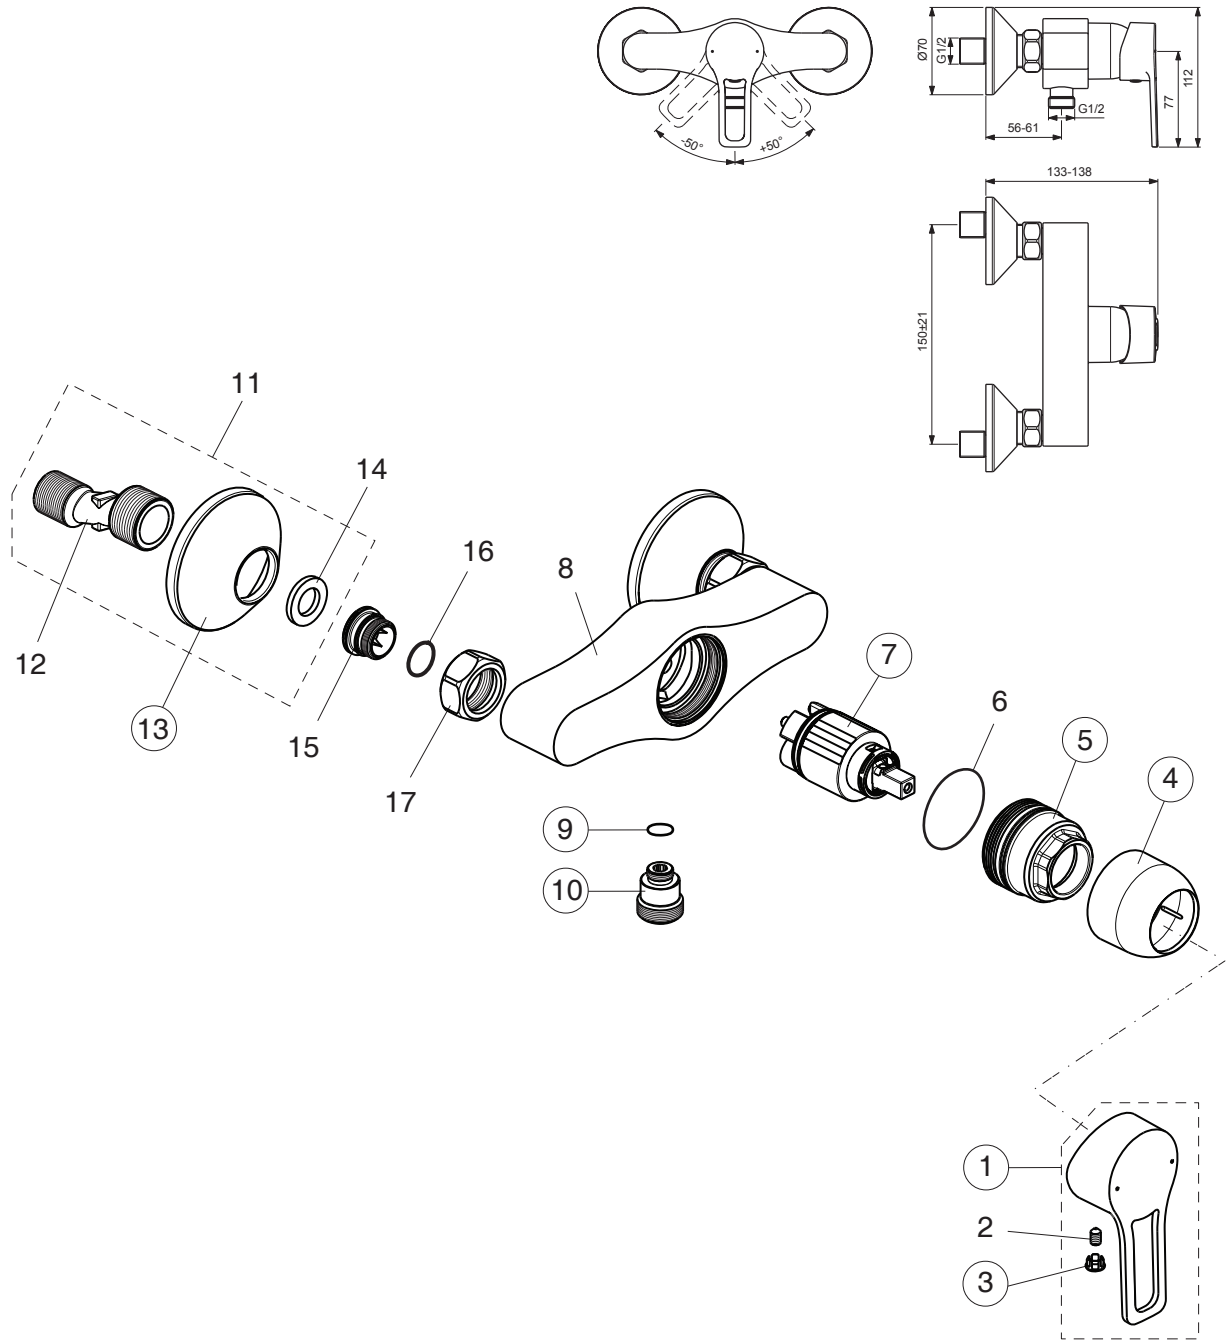

BA398AA

Pos.	Signify	Spare parts-Nr.	Quantity	Pos.	Signify	Spare parts-Nr.	Quantity
1	Lever, w/logo-set	B961532AA	1 Pcs.	15	Nipple M19x1.5LH		2 Pcs.
2	Screw M5x8		1 Pcs.	16	O-Ring Ø15.6x1.78		2 Pcs.
3	Cap decorative	B964696NU	1 Pcs.	17	Coupling nut		2 Pcs.
4	Rosette	B961229AA	1 Pcs.				
5+pos.6	Screw M42x1.5	B961230NU	1 Pcs.				
6	O-Ring Ø39.1x1.3		1 Pcs.				
7	Cartridge Ø35mm	B961479NU	1 Pcs.				
8	Body shower		1 Pcs.				
9	O-Ring Ø10x1.5	B960645NU	1 Pcs.				
10	Nipple G1/2-M12x1	B960646AA	1 Pcs.				
11	S-connection-compl.		1 Pcs.				
12	S-connector G3/4		2 Pcs.				
13	Rosette	A963489AA	1 Pcs.				
14	Fiber ring		2 Pcs.				