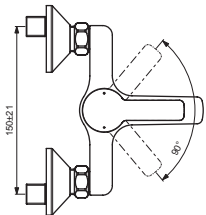

BA322AA

BA238AA

Pos.	Signify	Spare parts-Nr.	Quantity	Pos.	Signify	Spare parts-Nr.	Quantity
1	Lever,w/logo-compl.	B961227AA	1 Pcs.	15	Fiberring Ø24x15x2		2 Pcs.
2	Screw M5x8		1 Pcs.	16	Nipple M19x1.5 LH		2 Pcs.
3	Cap decorative	B960473AA	1 Pcs.	17	O-Ring Ø15.6x1.78		2 Pcs.
4	Rosette	B961229AA	1 Pcs.	18	Coupling nut		2 Pcs.
5	Screw M4.2x1.5	B961230NU	1 Pcs.	19	Shower 70mm,1F	BA181AA	1 Pcs.
6	O-Ring Ø39.1x1.3		1 Pcs.	20	Wall hook for hand shower		1 Pcs.
7	Cartridge GEAR N35DW	B960888NU	1 Pcs.	21	Fiberring Ø16x13x1.5		2 Pcs.
8	Body bath/shower		1 Pcs.	22	Shower hose L1500mm	B964952AA	1 Pcs.
9	Perlator M24x1-D	A960537AA	1 Pcs.				
10	Pull knob for diverter	B960486AA	1 Pcs.				
11	Diverter manual	B960166AA	1 Pcs.				
12	S-connection compl.		1 Set				
13	S-connections G1/2xG3/4		2 Pcs.				
14	Metallrosette	A963489AA	1 Pcs.				