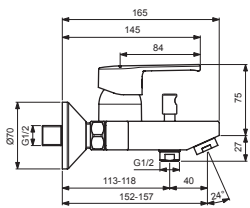

BA322AA

BA238AA

Pos.	Signify	Spare parts-Nr.	Quantity	Pos.	Signify	Spare parts-Nr.	Quantity
1	Lever,w/logo-compl.	B961227AA	1 Pcs.	15	Fiberring Ø24x15x2		2 Pcs.
2	Screw M5x8		1 Pcs.	16	Nipple M19x1.5 LH		2 Pcs.
3	Cap decorative	B960473AA	1 Pcs.	17	O-Ring Ø15.6x1.78		2 Pcs.
4	Rosette	B961229AA	1 Pcs.	18	Coupling nut		2 Pcs.
5	Screw M4.2x1.5	B961230NU	1 Pcs.	19	Shower 70mm,1F	BA181AA	1 Pcs.
6	O-Ring Ø39.1x1.3		1 Pcs.	20	Wall hook for hand shower		1 Pcs.
7	Cartridge GEAR N35DW	B960888NU	1 Pcs.	21	Fiberring Ø16x13x1.5		2 Pcs.
8	Body bath/shower		1 Pcs.	22	Shower hose L1500mm	B964952AA	1 Pcs.
9	Perlator M24x1-D	A960537AA	1 Pcs.				
10	Pull knob for diverter	B960486AA	1 Pcs.				
11	Diverter manual	B960166AA	1 Pcs.				
12	S-connection compl.		1 Set				
13	S-connections G1/2xG3/4		2 Pcs.				
14	Metallrosette	A963489AA	1 Pcs.				