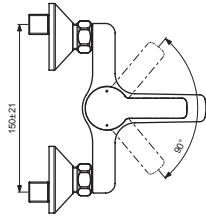

BA322AA

BA238AA

Pos.	Signify	Spare parts-Nr.	Quantity	Pos.	Signify	Spare parts-Nr.	Quantity
1	Lever,w/logo-compl.	B961227AA	1 Pcs.	15	Fiberring Ø24x15x2		2 Pcs.
2	Screw M5x8		1 Pcs.	16	Nipple M19x1.5 LH		2 Pcs.
3	Cap decorative	B960473AA	1 Pcs.	17	O-Ring Ø15.6x1.78		2 Pcs.
4	Rosette	B961229AA	1 Pcs.	18	Coupling nut		2 Pcs.
5	Screw M4.2x1.5	B961230NU	1 Pcs.	19	Shower 70mm,1F	BA181AA	1 Pcs.
6	O-Ring Ø39.1x1.3		1 Pcs.	20	Wall hook for hand shower		1 Pcs.
7	Cartridge GEAR N35DW	B960888NU	1 Pcs.	21	Fiberring Ø16x13x1.5		2 Pcs.
8	Body bath/shower		1 Pcs.	22	Shower hose L1500mm	B964952AA	1 Pcs.
9	Perlator M24x1-D	A960537AA	1 Pcs.				
10	Pull knob for diverter	B960486AA	1 Pcs.				
11	Diverter manual	B960166AA	1 Pcs.				
12	S-connection compl.		1 Set				
13	S-connections G1/2xG3/4		2 Pcs.				
14	Metallrosette	A963489AA	1 Pcs.				