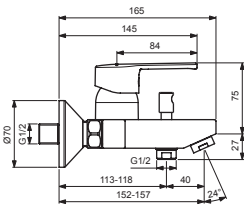

BA322AA

BA238AA

Pos.	Signify	Spare parts-Nr.	Quantity	Pos.	Signify	Spare parts-Nr.	Quantity
1	Lever,w/logo-compl.	B961227AA	1 Pcs.	15	Fiberring Ø24x15x2		2 Pcs.
2	Screw M5x8		1 Pcs.	16	Nipple M19x1.5 LH		2 Pcs.
3	Cap decorative	B960473AA	1 Pcs.	17	O-Ring Ø15.6x1.78		2 Pcs.
4	Rosette	B961229AA	1 Pcs.	18	Coupling nut		2 Pcs.
5	Screw M4.2x1.5	B961230NU	1 Pcs.	19	Shower 70mm,1F	BA181AA	1 Pcs.
6	O-Ring Ø39.1x1.3		1 Pcs.	20	Wall hook for hand shower		1 Pcs.
7	Cartridge GEAR N35DW	B960888NU	1 Pcs.	21	Fiberring Ø16x13x1.5		2 Pcs.
8	Body bath/shower		1 Pcs.	22	Shower hose L1500mm	B964952AA	1 Pcs.
9	Perlator M24x1-D	A960537AA	1 Pcs.				
10	Pull knob for diverter	B960486AA	1 Pcs.				
11	Diverter manual	B960166AA	1 Pcs.				
12	S-connection compl.		1 Set				
13	S-connections G1/2xG3/4		2 Pcs.				
14	Metallrosette	A963489AA	1 Pcs.				