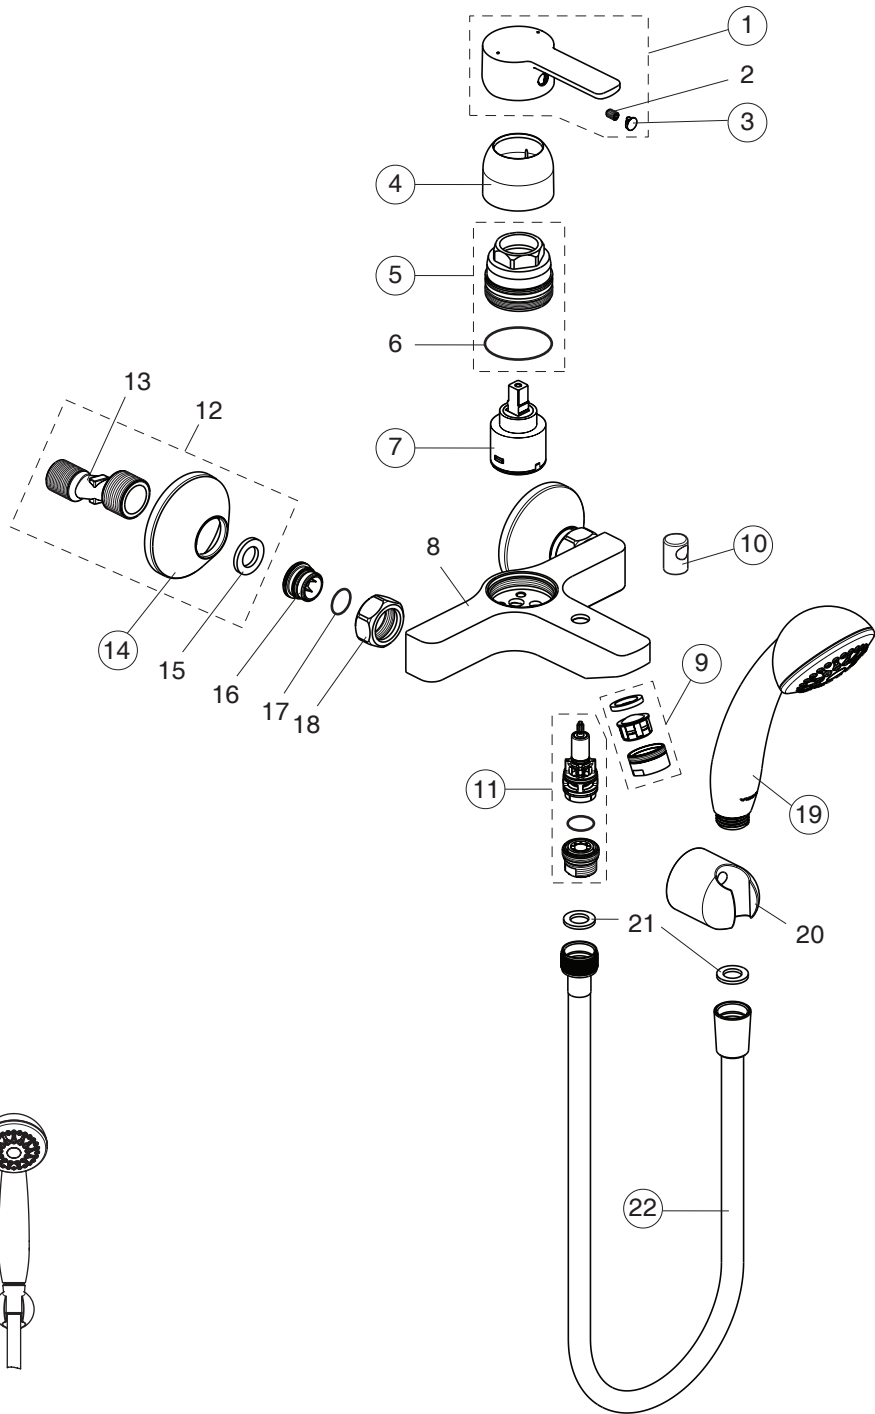

BA322AA

BA238AA

Pos.	Signify	Spare parts-Nr.	Quantity	Pos.	Signify	Spare parts-Nr.	Quantity
1	Lever,w/logo-compl.	B961227AA	1 Pcs.	15	Fiberring Ø24x15x2		2 Pcs.
2	Screw M5x8		1 Pcs.	16	Nipple M19x1.5 LH		2 Pcs.
3	Cap decorative	B960473AA	1 Pcs.	17	O-Ring Ø15.6x1.78		2 Pcs.
4	Rosette	B961229AA	1 Pcs.	18	Coupling nut		2 Pcs.
5	Screw M4.2x1.5	B961230NU	1 Pcs.	19	Shower 70mm,1F	BA181AA	1 Pcs.
6	O-Ring Ø39.1x1.3		1 Pcs.	20	Wall hook for hand shower		1 Pcs.
7	Cartridge GEAR N35DW	B960888NU	1 Pcs.	21	Fiberring Ø16x13x1.5		2 Pcs.
8	Body bath/shower		1 Pcs.	22	Shower hose L1500mm	B964952AA	1 Pcs.
9	Perlator M24x1-D	A960537AA	1 Pcs.				
10	Pull knob for diverter	B960486AA	1 Pcs.				
11	Diverter manual	B960166AA	1 Pcs.				
12	S-connection compl.		1 Set				
13	S-connections G1/2xG3/4		2 Pcs.				
14	Metallrosette	A963489AA	1 Pcs.				