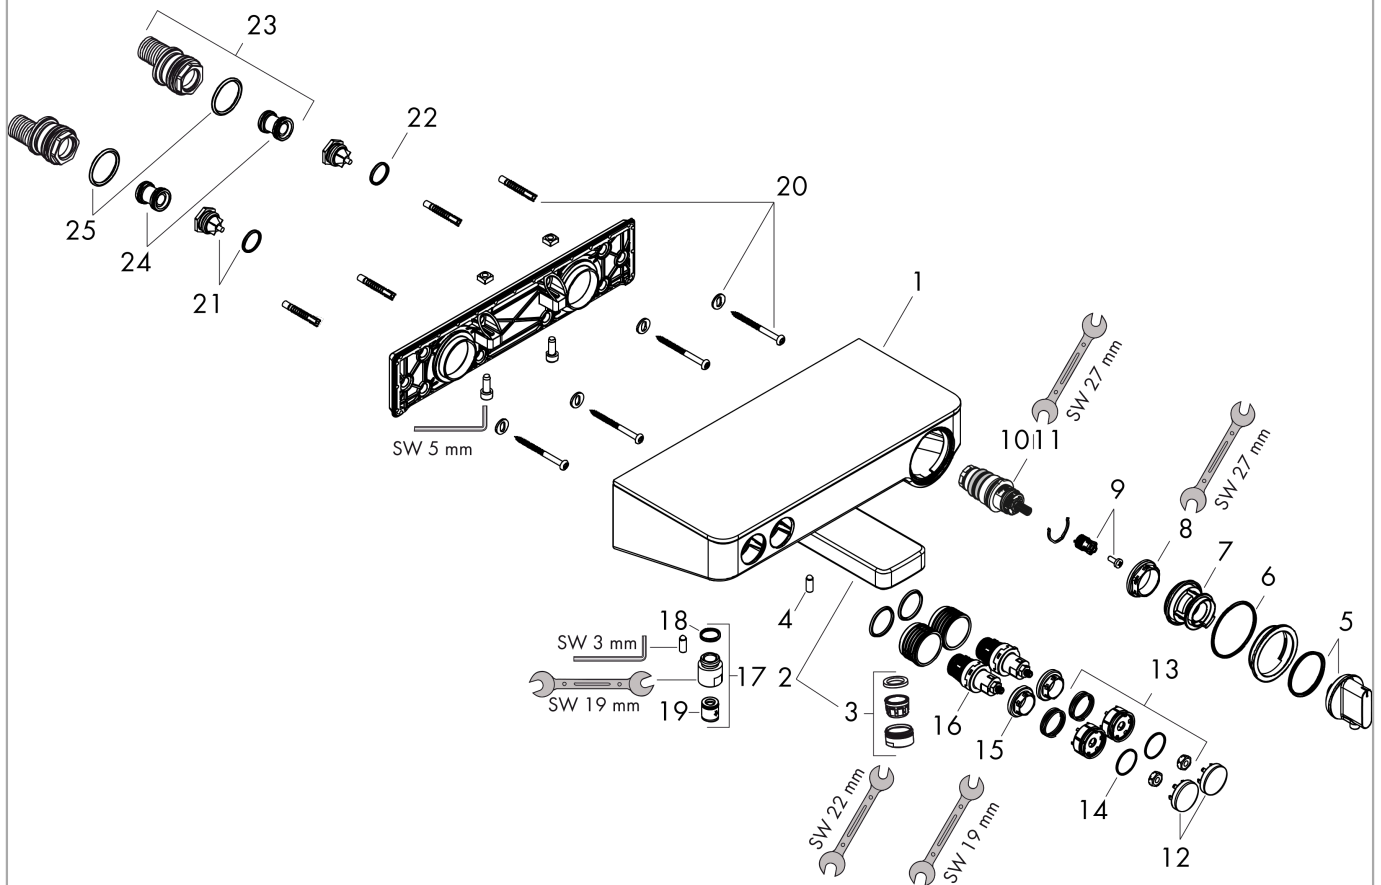

ShowerTablet Select

Термостат для ванны 300, внешнего монтажа

: хром Артикулный номер: 13151000

Покомпонентное изображение

Год выпуска: >06/13

ShowerTablet Select

Термостат для ванны 300, внешнего монтажа

: хром Артикульный номер: **13151000**

Перечень запасных частей

Год выпуска: >06/13

Позиция	Описание	Артикульный номер	PC	PU
1	escutcheon	92163000	-	1
2	spout cpl.	92171000	-	1
3	aerator M24x1 (30 l/min)	96512000	-	1
4	hollow set screw M6x16 including o-ring 29x3	98372000	-	1
5	handle for thermostat	98369000	-	1
6	O-ring 49x2	98412000	-	1
7	safety set	98370000	-	1
8	nut	98913000	-	1
9	handle fixing set	92136000	-	1
10	thermostat cartridge	98282000	-	1
11	cartridge for exchanged connections	92373000	-	1
12	set of symbols	98367000	-	1
13	spring with sleeve	92340000	-	1
14	O-ring 20x1	98140000	-	1
15	nut	98368000	-	1
16	shut off unit	95758000	-	1
17	Hose Connection	96044000	-	1
18	O-ring 14x2	98129000	-	1
19	set of non return valves DW 15	94074000	-	1
20	mounting set	96179000	-	1
21	non return valve (pressure-resistant up to 2 MPa)	95773000	-	1
22	O-ring 17x2	98199000	-	1
23	set of S-unions	95772000	-	1
24	noise reduction	96429000	-	1
25	O-ring 29x3	98371000	-	1
a	adapter for ball S - union	02026000	-	1
b	ball s-unions with escutcheon	98293000	-	1
c	shut off unit (special)	92361000	-	1