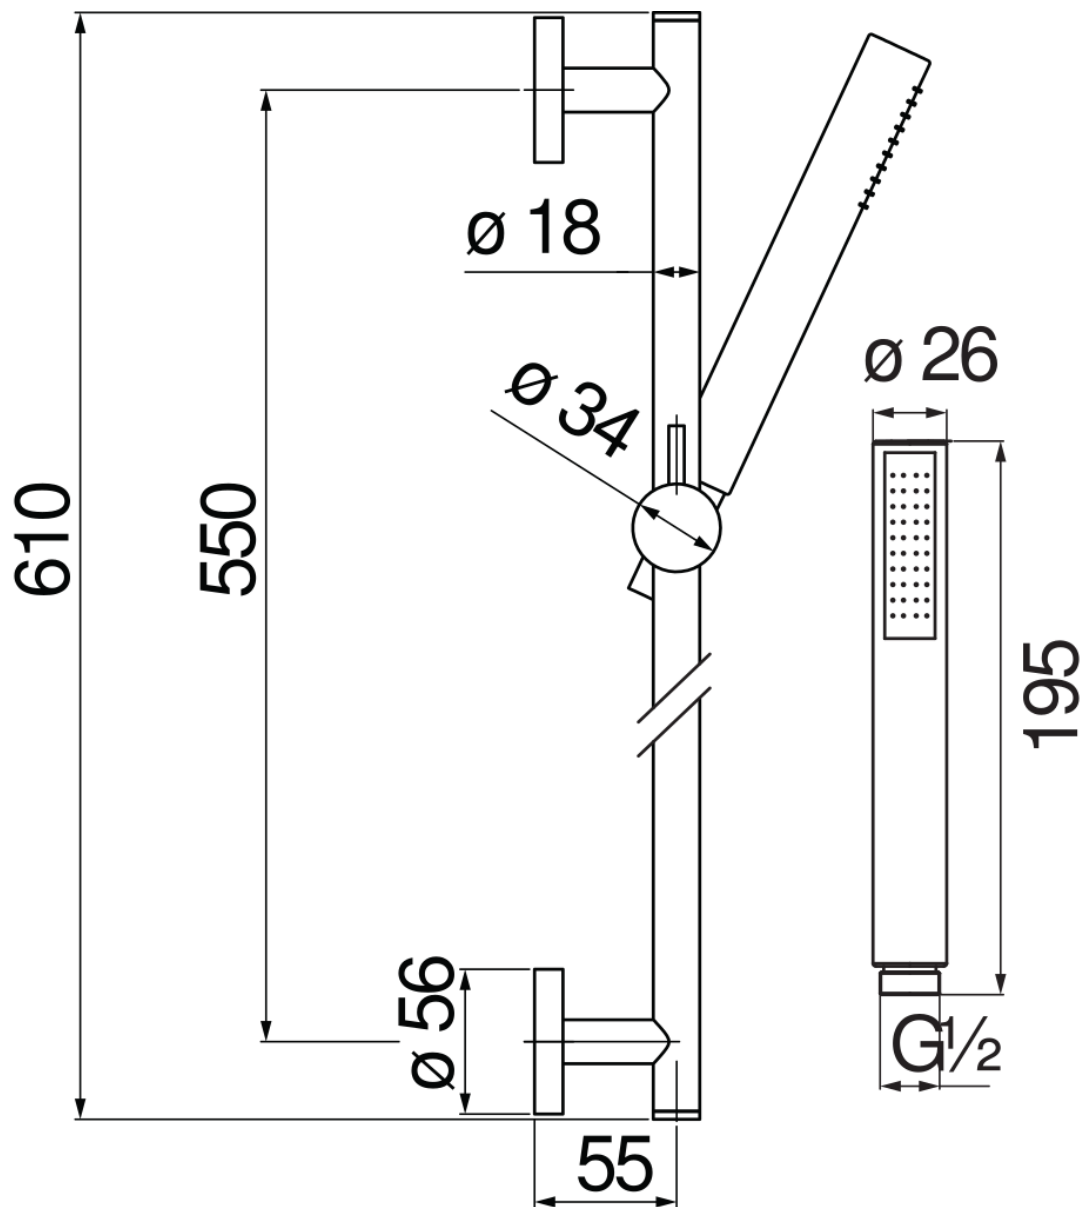

SPECIFICATIONS

Wall rail

Diamond smoke PVD

Sliding swivel hand shower support

Single jet hand shower and 150 cm hose

Packaging: 1,016 kg

FLOW RATE DIAGRAM: HOT/COLD WATER

— Hand shower