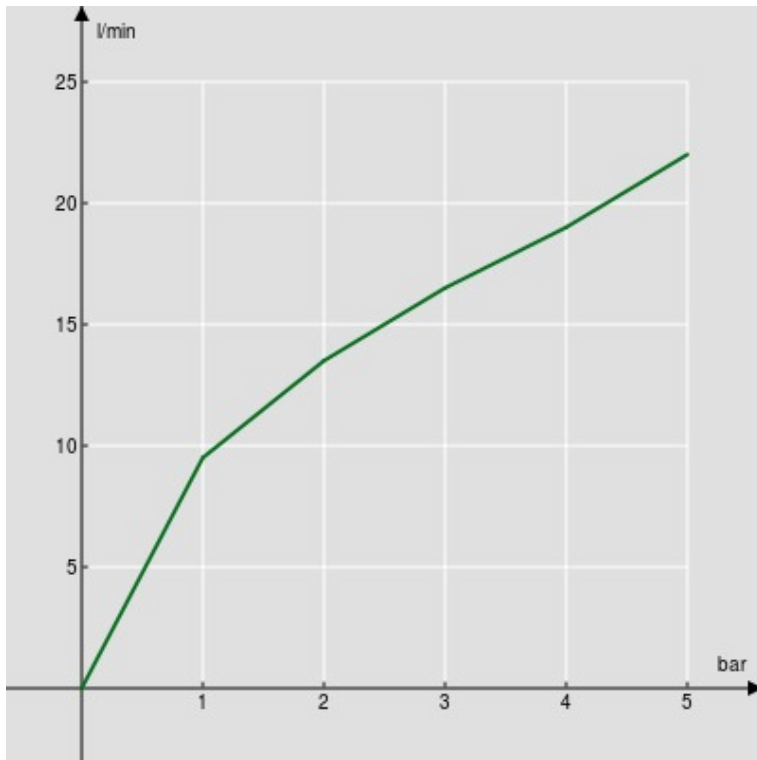

SPECIFICATIONS

Wall rail

Diamond smoke PVD

Sliding swivel hand shower support

Single jet hand shower and 150 cm hose

Packaging: 1,016 kg

FLOW RATE DIAGRAM: HOT/COLD WATER

— Hand shower