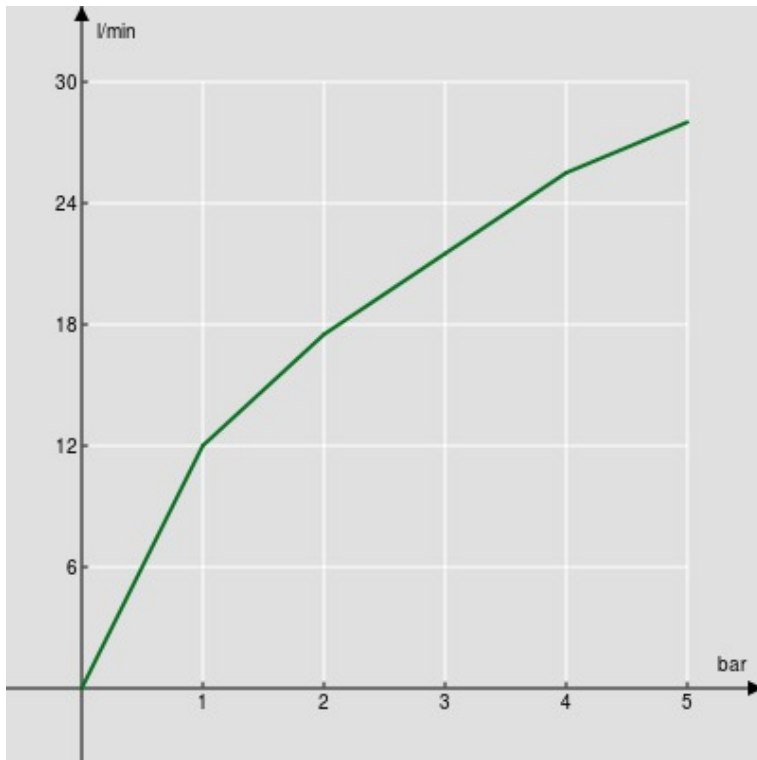

SPECIFICATIONS

Shower set with water connection

Diamond smoke PVD

1/2" water connection

Adjustable hand shower support

Single jet hand shower and 150 cm hose

Packaging: 24 x 25 x 8 cm / 0,0048 m³ / 1,5 kg

FLOW RATE DIAGRAM: HOT/COLD WATER