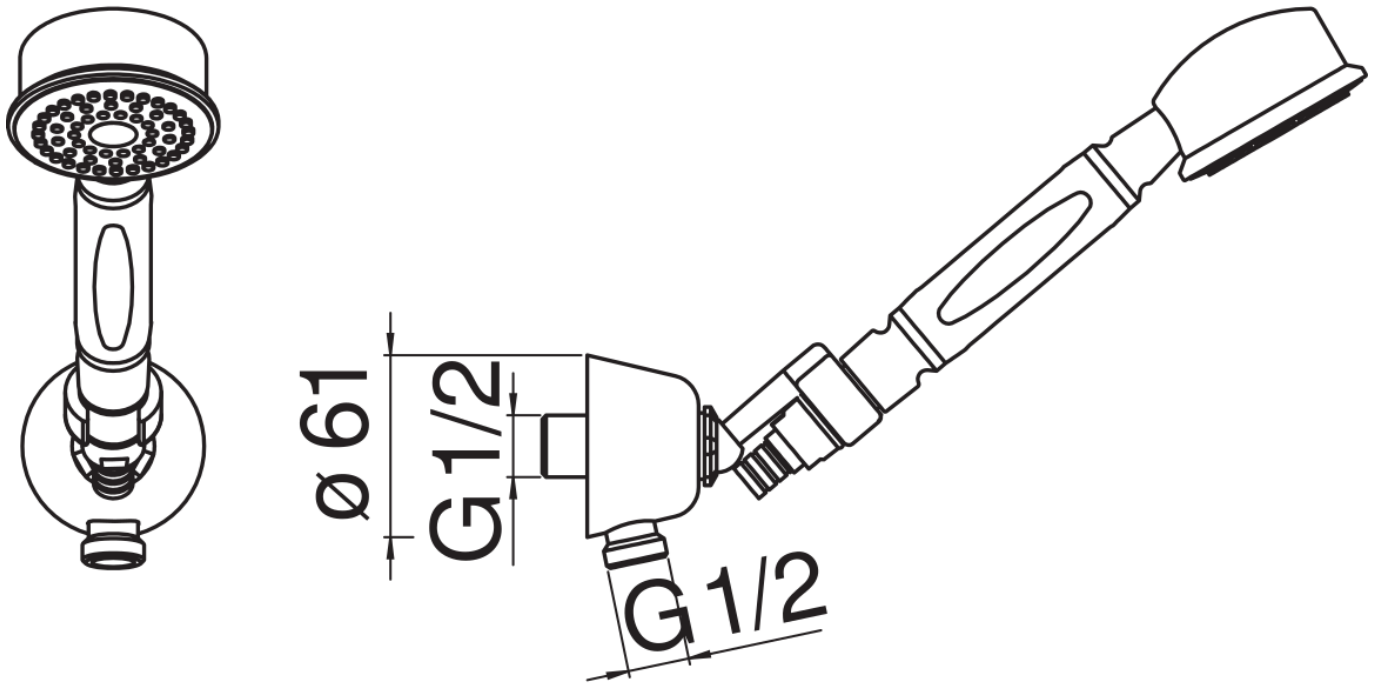

SPECIFICATIONS

Shower set with water connection

Diamond smoke PVD

1/2" water connection

Adjustable hand shower support

Single jet hand shower and 150 cm hose

Packaging: 24 x 25 x 8 cm / 0,0048 m³ / 1,5 kg

FLOW RATE DIAGRAM: HOT/COLD WATER

— Hand shower