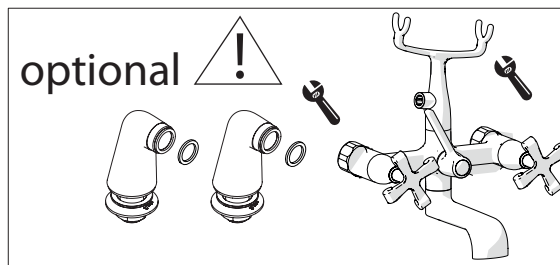

www.grupponobili.it

REV.2.07/2017

10

Insert the 2 columns into the 2 Ø 30 mm top holes with 150 mm spacing
Screw the external bath assembly with the gaskets using the CH 30 mm key

PULIZIA / CLEANING	
	ACQUA WATER ✓
	ALCOOL ✓
	MICROFIBRA MICROFIBER ✓
	SPUGNA SPONGE ✗
	DETERGENTI DETERGENT ✗