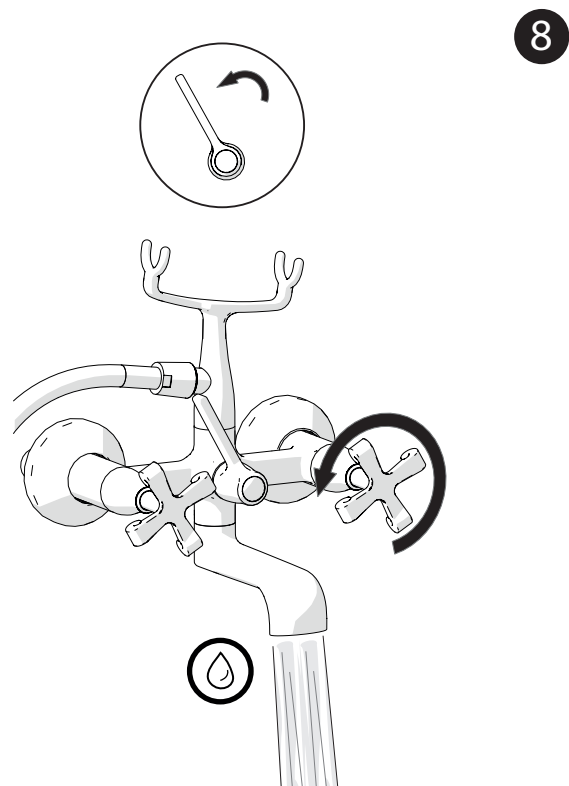

1

3

5

4

6

NOBILIS®
The Best Technology for Water

CP210

IISTRCP210#---STD

www.grupponobili.it

REV.2.07/2017

10

Insert the 2 columns into the 2 Ø 30 mm top holes with 150 mm spacing
Screw the external bath assembly with the gaskets using the CH 30 mm key

PULIZIA / CLEANING	
	ACQUA WATER ✓
	ALCOOL ✓
	MICROFIBRA MICROFIBER ✓
	SPUGNA SPONGE ✗
	DETERGENTI DETERGENT ✗