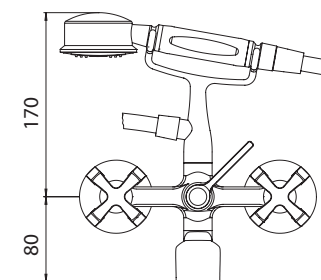

www.grupponobili.it

REV.2.07/2017

10

Insert the 2 columns into the 2 Ø 30 mm top holes with 150 mm spacing
Screw the external bath assembly with the gaskets using the CH 30 mm key

PULIZIA / CLEANING	
	ACQUA WATER ✓
	ALCOOL ✓
	MICROFIBRA MICROFIBER ✓
	SPUGNA SPONGE ✗
	DETERGENTI DETERGENT ✗