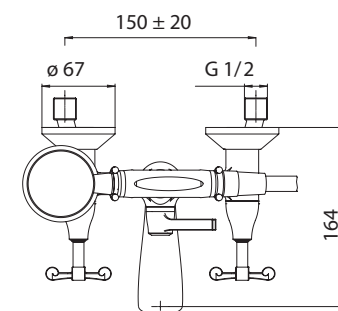

www.grupponobili.it

REV.2.07/2017

10

Insert the 2 columns into the 2 Ø 30 mm top holes with 150 mm spacing
Screw the external bath assembly with the gaskets using the CH 30 mm key

PULIZIA / CLEANING	
	ACQUA WATER ✓
	ALCOOL ✓
	MICROFIBRA MICROFIBER ✓
	SPUGNA SPONGE ✗
	DETERGENTI DETERGENT ✗