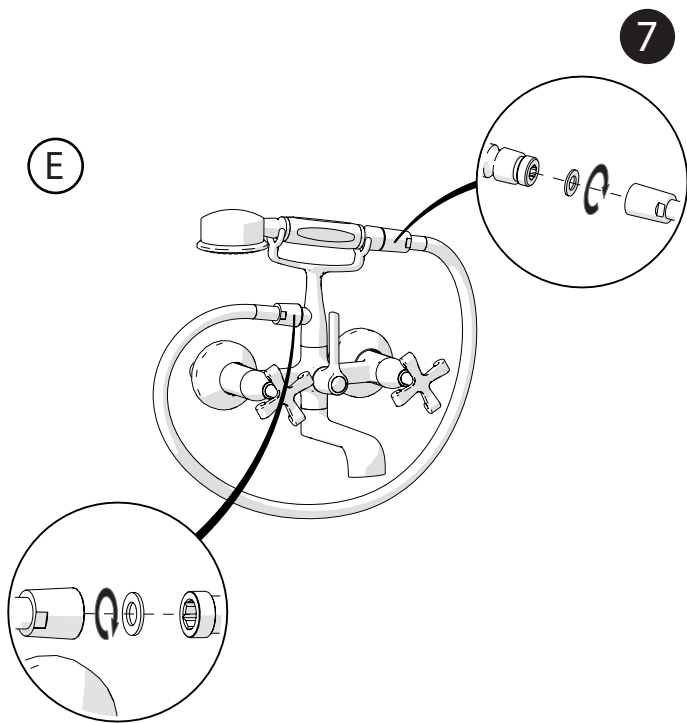

1

3

5

4

6

NOBILIS®
The Best Technology for Water

CP210

IISTRCP210#---STD

www.grupponobili.it

REV.2.07/2017

10

Insert the 2 columns into the 2 Ø 30 mm top holes with 150 mm spacing
Screw the external bath assembly with the gaskets using the CH 30 mm key

PULIZIA / CLEANING	
	ACQUA WATER ✓
	ALCOOL ✓
	MICROFIBRA MICROFIBER ✓
	SPUGNA SPONGE ✗
	DETERGENTI DETERGENT ✗