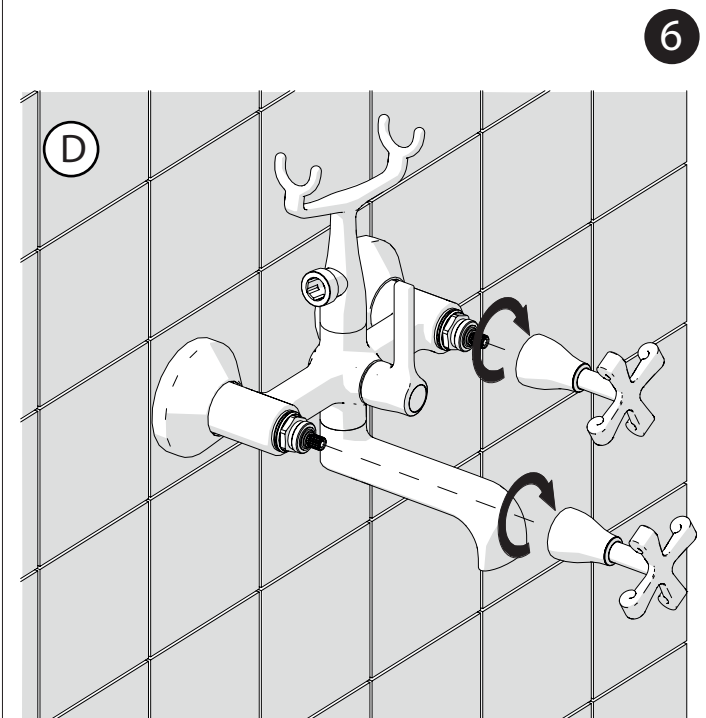

1

3

5

4

6

NOBILIS®
The Best Technology for Water

CP210

IISTRCP210#---STD

www.grupponobili.it

REV.2.07/2017

10

Insert the 2 columns into the 2 Ø 30 mm top holes with 150 mm spacing
Screw the external bath assembly with the gaskets using the CH 30 mm key

PULIZIA / CLEANING	
	ACQUA WATER ✓
	ALCOOL ✓
	MICROFIBRA MICROFIBER ✓
	SPUGNA SPONGE ✗
	DETERGENTI DETERGENT ✗