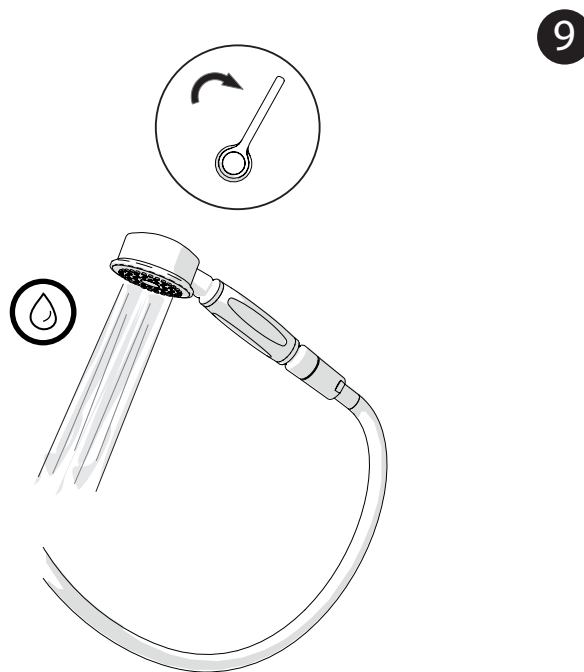

1

3

5

4

6

NOBILIS®
The Best Technology for Water

CP210

IISTRCP210#---STD

www.grupponobili.it

REV.2.07/2017

10

Insert the 2 columns into the 2 Ø 30 mm top holes with 150 mm spacing
Screw the external bath assembly with the gaskets using the CH 30 mm key

PULIZIA / CLEANING	
	ACQUA WATER ✓
	ALCOOL ✓
	MICROFIBRA MICROFIBER ✓
	SPUGNA SPONGE ✗
	DETERGENTI DETERGENT ✗