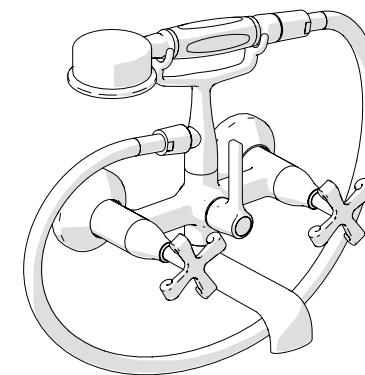

1

3

5

4

6

NOBILIS®
The Best Technology for Water

CP210

IISTRCP210#---STD

www.grupponobili.it

REV.2.07/2017

10

Insert the 2 columns into the 2 Ø 30 mm top holes with 150 mm spacing
Screw the external bath assembly with the gaskets using the CH 30 mm key

PULIZIA / CLEANING	
	ACQUA WATER ✓
	ALCOOL ✓
	MICROFIBRA MICROFIBER ✓
	SPUGNA SPONGE ✗
	DETERGENTI DETERGENT ✗