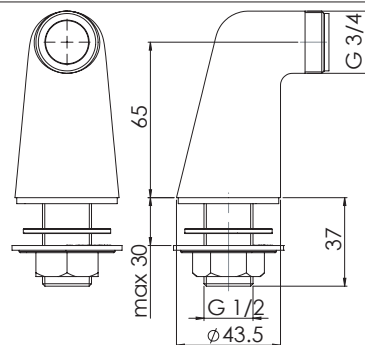

www.grupponobili.it

REV.2.07/2017

10

Insert the 2 columns into the 2 Ø 30 mm top holes with 150 mm spacing
Screw the external bath assembly with the gaskets using the CH 30 mm key

PULIZIA / CLEANING	
	ACQUA WATER ✓
	ALCOOL ✓
	MICROFIBRA MICROFIBER ✓
	SPUGNA SPONGE ✗
	DETERGENTI DETERGENT ✗