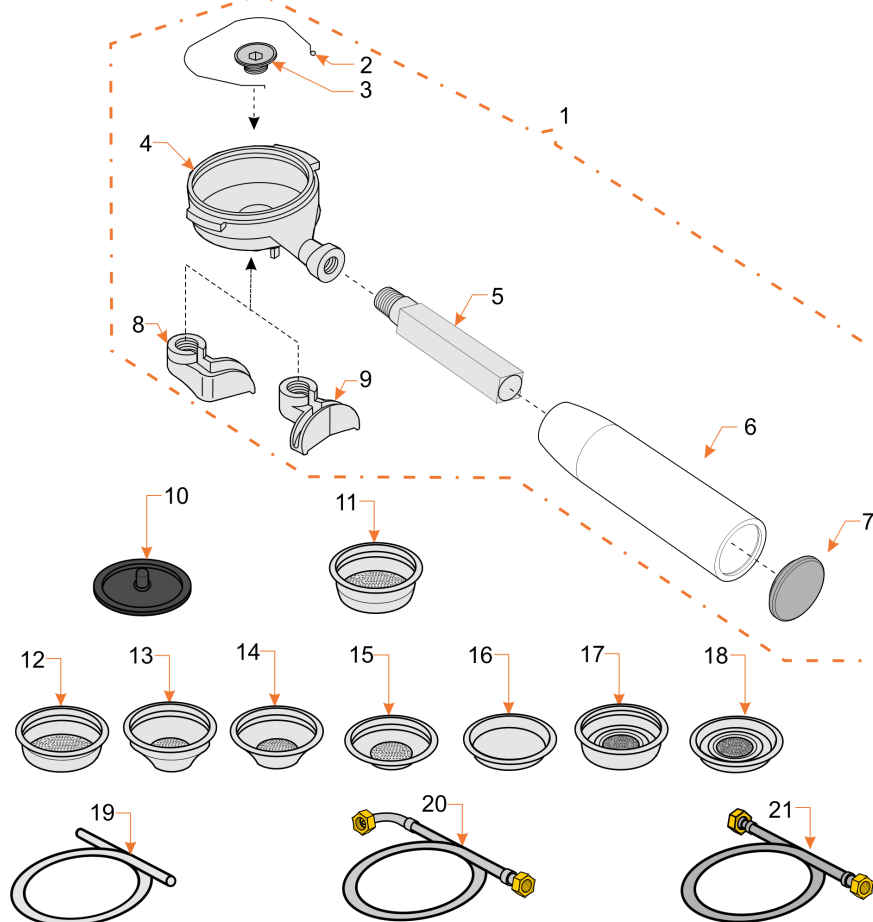

Dotaciones Accessories

QUALITY ESPRESSO
Capture the Essence

Pos	DENOMINACION	DESCRIPTION	2GR	3GR
1	Cjto Porta Filtros 1 Café Blanco	1 Coffee White Filter Holder Assy	08684100	
1	Cjto Porta Filtros 2 Cafés Blanco	2 Coffee White Filter Holder Assy	08684200	
1	Cjto Porta Filtros 1 Café Negro	1 Coffee Black Filter Holder Assy	08684110	
1	Cjto Porta Filtros 2 Cafés Negro	2 Coffee Black Filter Holder Assy	08684210	
2	Muelle Porta Filtros	Filter Holder Spring	11214301	
3	Tornillo Boquilla Dispensador	Dispenser Nozzle Screw	08480100	
4	Cuerpo Porta Filtros	Filter Holter Main Body	08480050	
5	Eje Mango Porta Filtros	Filter Holder Handle Shaft	08335800	
6	Mango Portafiltros Blanco	White Filter Holder Handle	08684300	
6	Mango Portafiltros Negro	Black Filter Holder Handle	08684310	
7	Tapa Mango Portafiltros	Filter Holder Handle Cover	08684600	
8	Boquilla 1 Café	1 Coffee Nozzle	08366650	
9	Boquilla 2 Cafés	2 Coffee Nozzle	08366750	
10	Tapa Cacillo Limpieza	Filter Cleaning Cover	08599500	
11	Filtro 2 Cafés Grande 16-20 gr	2 Coffee Big 16-20 gr Filter	08672500	
12	Filtro 2 Cafés Pequeño 12-14 gr	2 Coffee Small 12-14 gr Filter	08672400	
13	Filtro 1 Café Grande 10-14 gr	1 Coffee Big 10-14 gr Filter	08672200	
14	Filtro 1 Café Pequeño 8-12 gr	1 Coffee Small 8-12 gr Filter	08672000	
15	Filtro 1 Café Pequeño 6-8 gr	1 Coffe Small 6-8 gr Filter	08672300	
16	Filtro Ciego	Blind Filter	02190205	
17	Filtro Monodosis 2 Cafés	2 Coffee Filter Pod	08365100	
18	Filtro Monodosis 1 Café	1 Cofee Filter Pod	08365000	
19	Tubo Desague	Drain Tube	08020703	
20	Tubo Entrada 1600 mm	1600 mm Inlet Tube	0551/050112	
21	Tubo Desague 710 mm	710 mm Drain Tube	0571/050108