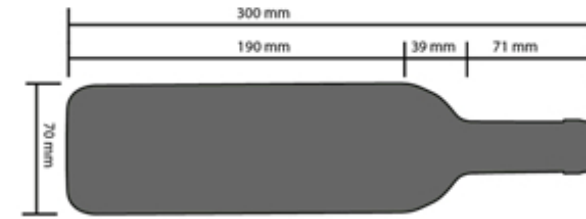

Bottle loading plan

DUNAVOX HOME-20
DXFH-20.62

Standard 750mL Bordeaux bottle