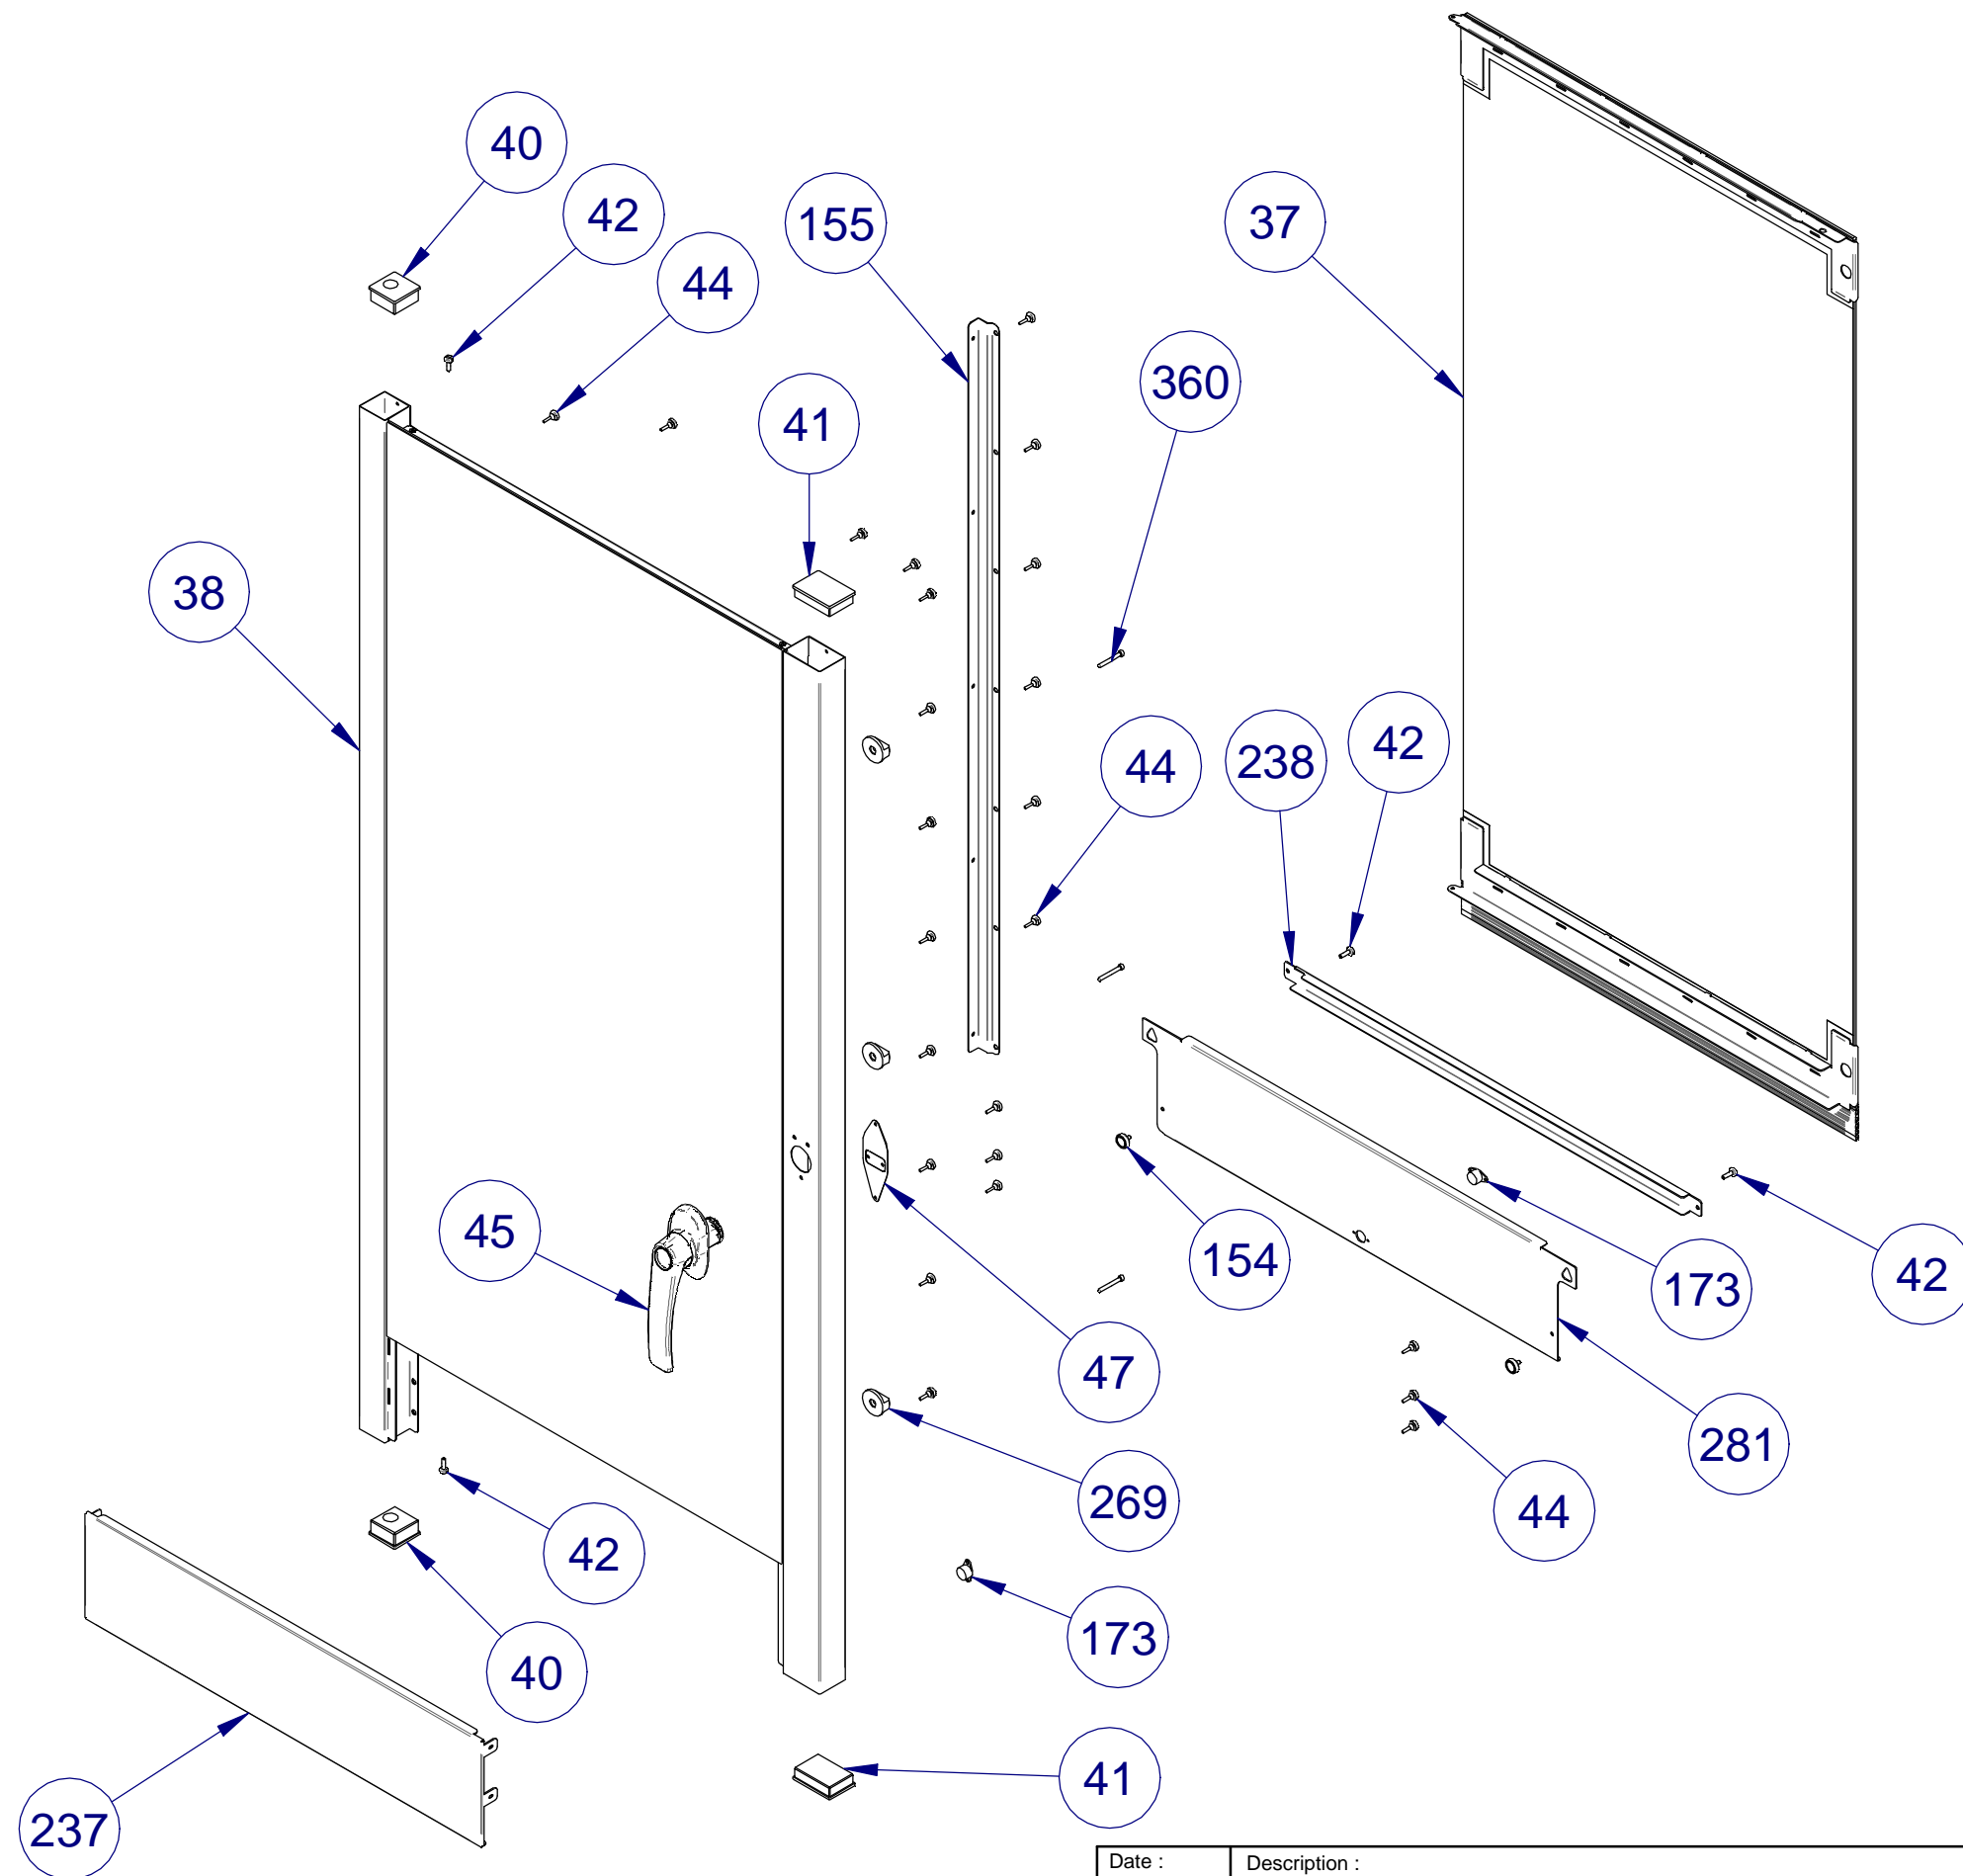

Scale : 1:22
 A3
 mm

Reserved property :

Drawing by: PREVEDELLO M.

Date : 22/01/2021
 Model :

Description :
 Name:

Scale :
1:10

A3
mm

Drawing by:
PREVEDELLO M.

Date : 22/01/2021	Description :
Model :	Name: