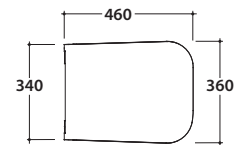

Cod. **VA132**

Flow reductor.

Cod. **PU001**

Acoustic and crash protection.

Cod. **FI002**

Fixing brackets for W/H sanitary. Weight 2,5 Kg