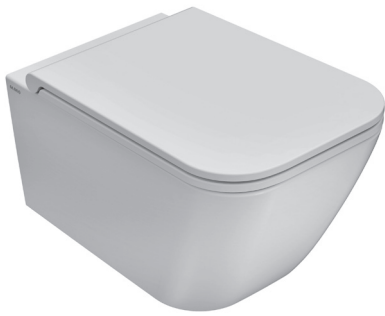

STONE WALL-HUNG WC NO RIM

STS05BI

CE EN 997:2015

GLOBO

Ceramic antibacterial effect
BATAFORM®

Bagno di Colore

NO RIM

Glazed product with
CERASLIDE®

Drain 4/2,6 lt

Cod. **STS05BI**

Wall-hung Wc No rim 52.36 h33 cm. Drain 4 / 2,6 Lt. Fixing kit included. Weight 21 Kg

Seat-cover with hinge system
to quick release

Cod. **ST022BI**

Removable duroplast seat-cover with soft-closing system. Weight 3,5 Kg

Cod. **VA132**

Flow reductor.

Cod. **PU001**

Acoustic and crash protection.

Cod. **FI002**

Fixing brackets for W/H sanitary. Weight 2,5 Kg