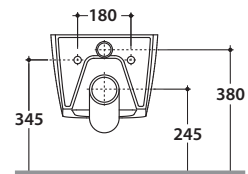

Seat-cover with hinge system
to quick release

Cod. **ST022BI**

Removable duroplast seat-cover with soft-closing system. Weight 3,5 Kg