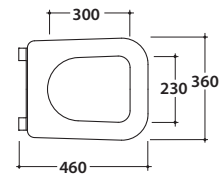

Cod. **VA132**

Flow reductor.

Cod. **PU001**

Acoustic and crash protection.

Cod. **FI002**

Fixing brackets for W/H sanitary. Weight 2,5 Kg