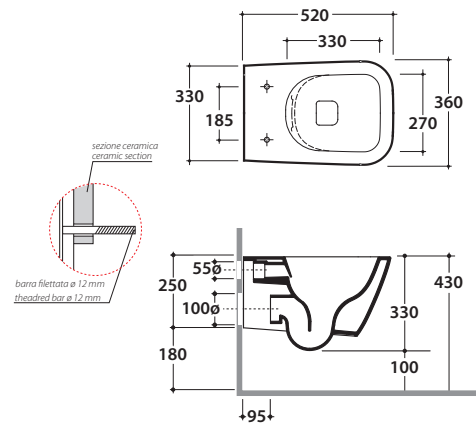

STONE WALL-HUNG WC NO RIM

STS05BI

CE EN 997:2015

GLOBO

Ceramic antibacterial effect
BATAFORM®

Bagno di Colore

NO RIM

Glazed product with
CERASLIDE®

Drain 4/2,6 lt

Cod. **STS05BI**

Wall-hung Wc No rim 52.36 h33 cm. Drain 4 / 2,6 Lt. Fixing kit included. Weight 21 Kg

Seat-cover with hinge system
to quick release

Cod. **ST022BI**

Removable duroplast seat-cover with soft-closing system. Weight 3,5 Kg

Cod. **VA132**

Flow reductor.

Cod. **PU001**

Acoustic and crash protection.

Cod. **FI002**

Fixing brackets for W/H sanitary. Weight 2,5 Kg