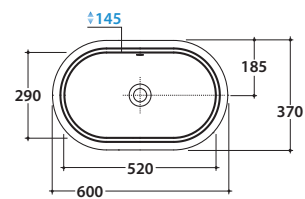

FORTY3 BASIN SC043BI

CE EN 14688:2015

GLOBO

Ceramic antibacterial effect
BATAFORM®

Glazed product with
CERASLIDE®

Cod. **SC043BI**

Basin 60.37 h20 cm. Under-top installation. Fixing kit included. Weight 12 Kg

Cod. **FI012BI**

Push open valve drain with ceramic top for basins with overflow. Weight 0,5 Kg

Cod. **FI012CR**

Push open chromed valve drain for basins with overflow. Weight 0,5 Kg