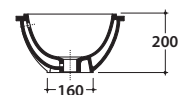

FORTY3 BASIN SC043BI

CE EN 14688:2015

GLOBO

Ceramic antibacterial effect
BATAFORM®

Glazed product with
CERASLIDE®

Cod. **SC043BI**

Basin 60.37 h20 cm. Under-top installation. Fixing kit included. Weight 12 Kg

Cod. **FI012BI**

Push open valve drain with ceramic top for basins with overflow. Weight 0,5 Kg

Cod. **FI012CR**

Push open chromed valve drain for basins with overflow. Weight 0,5 Kg