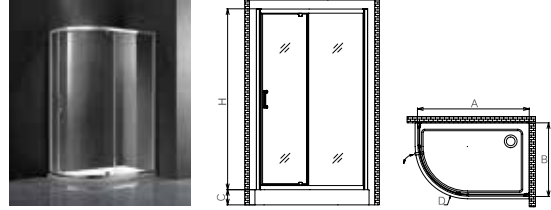

S28182 (Right)

Model	Size(mm)	A	B	C
S28192	1000x900	975-1000	875-900	160
S28182	1200x800	1175-1200	775-800	160
S28202	1200x900	1175-1200	875-900	140

D	H	Opening Space
R550	1900	600
R550	1900	560
R550	1900	620