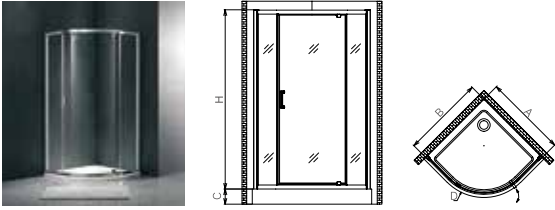

SUNNY BAY SERIES

S28071

Model	Size(mm)	A	B	C
S28061	800x800	775-800	775-800	160
S28071	900x900	875-900	875-900	160
S28081	1000x1000	975-1000	975-1000	160

D	H	Opening Space
R550	1900	610
R550	1900	610
R550	1900	610