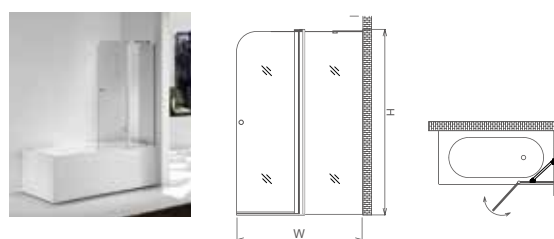

S37193

Model	W	H
S37193	700-1000	1850-2000

S37196

Model	W	H
S37196	600-900	1850-2000

S37192

Model	W	H
S37192	1000-1500	1850-2000

S37021 customized sizes are available

Glass Thickness(mm)	W	H
6	1000-1500	1400-1650