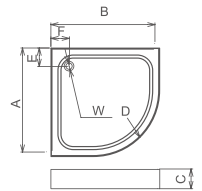

Quadrant Trays

Model	Size(mm)	Finish	Inner Waste(w)
ST07	900x900	ABS/ACRYLIC	52
ST08	1000x1000	ABS/ACRYLIC	52

A	B	C	D	E	F
900	900	160	R550	180	180
1000	1000	160	R550	180	180