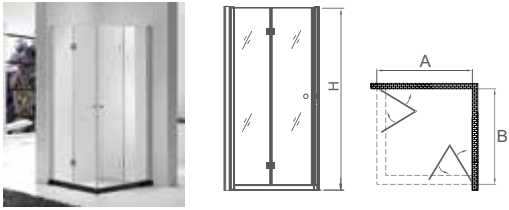

Specification

Dutch Windmill SERIES

S37172

Model	Size(mm)	A	B	C	H	Opening Space
S37152	800x800	785-805	785-805	160	1900	390
S37172	900x900	885-905	885-905	160	1900	460
S37162	1000x1000	985-1005	985-1005	160	1900	530