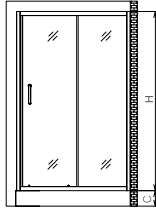

VICTORIA SERIES

S30131 (Right)

Model	Size(mm)	A	B	C	H	Opening Space
S30131A	1200x800	1185-1215	785-805	160	1900	470
S30131B	1400x800	1385-1415	785-805	160	1900	570
S30131C	1500x800	1485-1515	785-805	160	1900	620