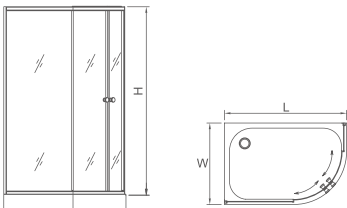

S18182 (Left)

Left Shower Enclosure:

You will see the shower enclosure installed against a LEFT corner of the wall when you face to it.