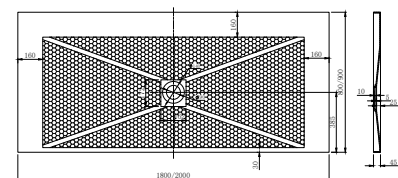

Rectangle Trays

Model	Size(mm)	Finish	Inner Waste(w)
ST15	1000x800	ABS/ACRYLIC	52
ST13	1200x800	ABS/ACRYLIC	52
ST12	1200x900	ABS/ACRYLIC	52

A	B	C	D	E	F
1000	800	160	--	500	160
1200	800	160	--	600	160
1200	900	160	--	600	160

Square Trays

Model	Size(mm)	Finish	Inner Waste(w)
ST17	900x900	ABS/ACRYLIC	52
ST16	1000x1000	ABS/ACRYLIC	52

A	B	C	D	E	F
900	900	160	--	150	150
1000	1000	160	--	140	140

Off-Set Quadrant Trays

Model	Size(mm)	Finish	Inner Waste(w)
ST18	1200x800 L/R	ABS/ACRYLIC	82

A	B	C	D	E	F
1200	800	160	R520	160	160

Rectangle Trays

Model	Size(mm)
ST30A	1400x800
ST30B	1600x800
ST30C	1700x800
ST30D	1700x900
ST30E	1800x800
ST30F	1800x900