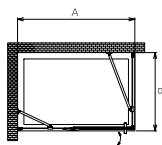

S29131 (Left)

Model	Size(mm)	A	B	C	H	Opening Space
S29151	1000x800	980-990	780-790	160	1900	580
S29121	1000x900	980-990	880-890	160	1900	580
S29131	1200x800	1180-1190	780-790	160	1900	580