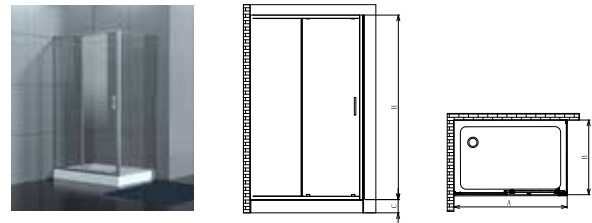

S32131

Model	Size(mm)	A	B	C
S32131	1200x800	1190-1205	790-805	140
H	Opening Space			
1900	500