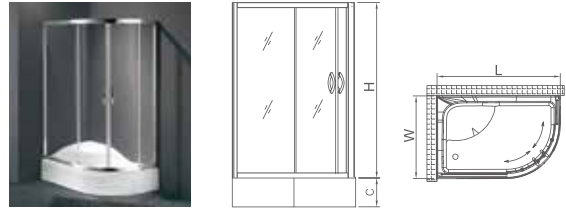

S12182B (Left)

Glass Thickness(mm)	Spes			
	L	W	H	C
6	1200	800	1700	280