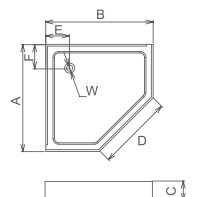

Rectangle Trays

Model	Size(mm)	Finish	Inner Waste(w)
ST11	900x900	ABS/ACRYLIC	52
ST10	1000x1000	ABS/ACRYLIC	52

A	B	C	D	E	F
900	900	160	636	140	140
1000	1000	160	713	195	195