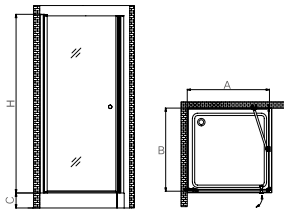

NEW ROCKCOCO SERIES

S03171C

Model	Size(mm)	A	B	C	H	Opening Space
S03151C	800x800	775-785	785-795	160	1900	680
S03171C	900x900	875-885	885-895	160	1900	780
S03161C	1000x1000	975-985	985-995	160	1900	880