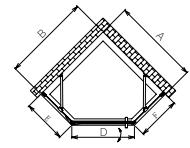

FALL TEA SERIES

S29076

Model	Size(mm)	A	B	C
S29066	800x800	780-790	780-790	160
S29076	900x900	880-890	880-890	160
S29086	1000x1000	980-990	980-990	160

D	H	Opening Space
R550	1900	700
R550	1900	700
R550	1900	700

S29115

Model	Size(mm)	A	B	C
S29095	800x800	780-790	780-790	160
S29115	900x900	880-890	880-890	160
S29105	1000x1000	980-990	980-990	160

D	E	F	H	Opening Space
630	350	350	1900	630
630	450	450	1900	630
700	500	500	1900	700