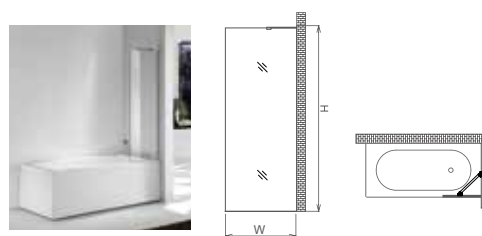

S37022 customized sizes are available

Glass Thickness(mm)	W	H
6	400-1000	1400-1650