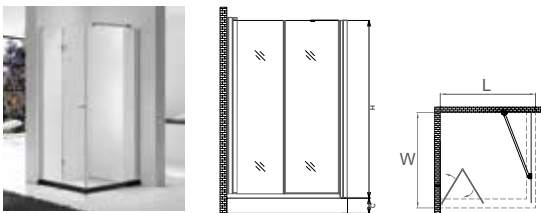

S37171

Model	Size(mm)	A	B	C	H	Opening Space
S37151	800x800	785-805	785-805	160	1900	390
S37171	900x900	885-905	885-905	160	1900	460
S37161	1000x1000	985-1005	985-1005	160	1900	530