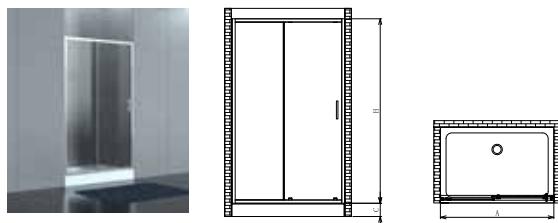

SAVILE ROW SERIES

S32072

Model	Size(mm)	A	B	C
S32072	900x900	890-905	890-905	140
S32082	1000x1000	990-1005	990-1005	140
H	Opening Space			
1900	450			
1900	450			

S32131

Model	Size(mm)	A	B	C
S32131	1200x800	1190-1205	790-805	140
H	Opening Space			
1900	500			