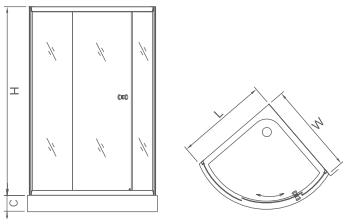

S18023

Glass Thickness(mm)	Spes			
	L	W	H	C
5	900	900	1850	140