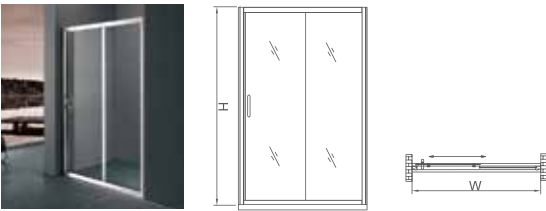

NEW TRADITION SERIES

S12172

Glass Thickness(mm)	Spes			
	L	W	H	C
6	900	900	1850	160

S12182B (Left)

Glass Thickness(mm)	Spes			
	L	W	H	C
6	1200	800	1700	280

S12191

Glass Thickness(mm)	Spes	
	W	H
6	1200	1850

Scope of customized size