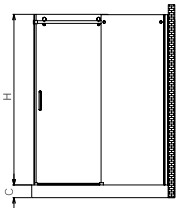

S25131 (Right)

Model	Size(mm)	A	B	C	H	Opening Space
S25131	1400x900	1388-1400	880-890	160	2000	550
S25121	1400x800	1388-1400	780-790	160	2000	550
S25151	1500x800	1488-1500	780-790	160	2000	600
S25161	1500x900	1488-1500	880-890	160	2000	600