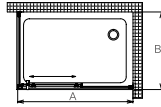

VICTORIA SERIES

S30131 (Right)

Model	Size(mm)	A	B	C	H	Opening Space
S30131A	1200x800	1185-1215	785-805	160	1900	470
S30131B	1400x800	1385-1415	785-805	160	1900	570
S30131C	1500x800	1485-1515	785-805	160	1900	620