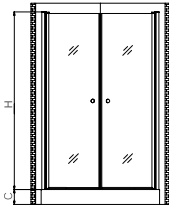

Specification

NEW ROCKCOCO SERIES

S03072B

Model	Size(mm)	A	B	C	D	H	Opening Space
S03062B	800x800	785-795	785-795	160	R550	1900	960
S03072B	900x900	885-895	885-895	160	R550	1900	1100
S03082B	1000x1000	985-995	985-995	160	R550	1900	1240