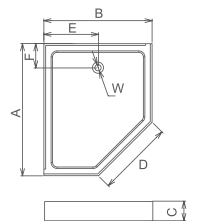

Rectangle trays

Model	Size(mm)	Finish	Inner Waste(w)
ST09	1100x900 L/R	ABS/ACRYLIC	52

A	B	C	D	E	F
1100	900	160		450	145