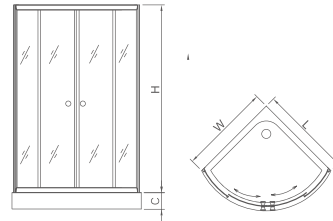

W	H
1200-1500	1850-2000

S12192

Glass Thickness(mm)	Spes	
	W	H
6	1500	1850

Scope of customized size

W	H
1400-2000	1850-2000

LIGHT KNIGHT SERIES

S18021

Glass Thickness(mm)	Spes			
	L	W	H	C
5	900	900	1850	140