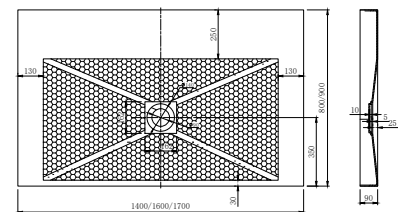

Rectangle Trays

Model	Size(mm)	Finish	Inner Waste(w)
ST15	1000x800	ABS/ACRYLIC	52
ST13	1200x800	ABS/ACRYLIC	52
ST12	1200x900	ABS/ACRYLIC	52

A	B	C	D	E	F
1000	800	160	--	500	160
1200	800	160	--	600	160
1200	900	160	--	600	160

Square Trays

Model	Size(mm)	Finish	Inner Waste(w)
ST17	900x900	ABS/ACRYLIC	52
ST16	1000x1000	ABS/ACRYLIC	52

A	B	C	D	E	F
900	900	160	--	150	150
1000	1000	160	--	140	140

Off-Set Quadrant Trays

Model	Size(mm)	Finish	Inner Waste(w)
ST18	1200x800 L/R	ABS/ACRYLIC	82

A	B	C	D	E	F
1200	800	160	R520	160	160

Rectangle Trays

Model	Size(mm)
ST30A	1400x800
ST30B	1600x800
ST30C	1700x800
ST30D	1700x900
ST30E	1800x800
ST30F	1800x900