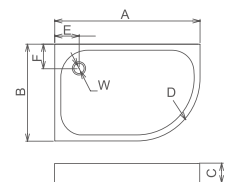

Rectangle Trays

Model	Size(mm)	Finish	Inner Waste(w)
ST15	1000x800	ABS/ACRYLIC	52
ST13	1200x800	ABS/ACRYLIC	52
ST12	1200x900	ABS/ACRYLIC	52

A	B	C	D	E	F
1000	800	160	--	500	160
1200	800	160	--	600	160
1200	900	160	--	600	160

Square Trays

Model	Size(mm)	Finish	Inner Waste(w)
ST17	900x900	ABS/ACRYLIC	52
ST16	1000x1000	ABS/ACRYLIC	52

A	B	C	D	E	F
900	900	160	--	150	150
1000	1000	160	--	140	140

Off-Set Quadrant Trays

Model	Size(mm)	Finish	Inner Waste(w)
ST18	1200x800 L/R	ABS/ACRYLIC	82

A	B	C	D	E	F
1200	800	160	R520	160	160

Rectangle Trays

Model	Size(mm)
ST30A	1400x800
ST30B	1600x800
ST30C	1700x800
ST30D	1700x900
ST30E	1800x800
ST30F	1800x900