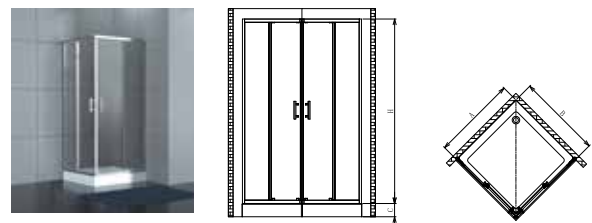

S32172

Model	Size(mm)	A	B	C
S32152	800x800	790-805	790-805	140
S32172	900x900	890-905	890-905	140
S32162	1000x1000	990-1005	990-1005	140
H	Opening Space			
1900	410			
1900	480			
1900	550