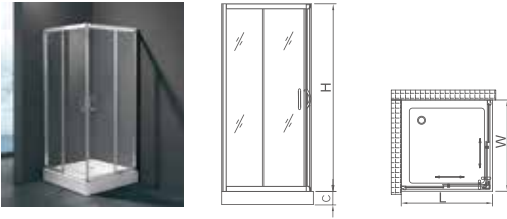

Specification

NEW TRADITION SERIES

S12172

Glass Thickness(mm)	Spes			
	L	W	H	C
6	900	900	1850	160