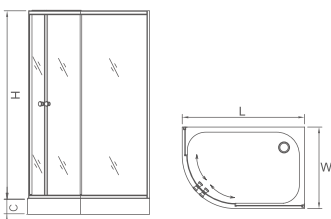

S18182 (Right)

Glass Thickness(mm)	Spes			
	L	W	H	C
5	1200	800	1850	140