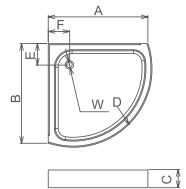

Arc Trays

Model	Size(mm)	Finish	Inner Waste(w)
ST01	800x800	ABS/ACRYLIC	52
ST02	900x900	ABS/ACRYLIC	52
ST03	1000x1000	ABS/ACRYLIC	52

A	B	C	D	E	F
800	800	160	R635	180	180
900	900	160	R710	190	190
1000	1000	160	R760	160	160