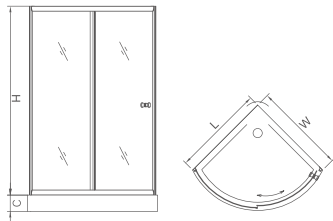

W	H
1200-1500	1850-2000

S12192

Glass Thickness(mm)	Spes	
	W	H
6	1500	1850

Scope of customized size

W	H
1400-2000	1850-2000

LIGHT KNIGHT SERIES

S18021

Glass Thickness(mm)	Spes			
	L	W	H	C
5	900	900	1850	140