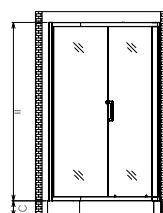

VICTORIA SERIES

S30071A

Model	Size(mm)	A	B	C
S30061A	800x800	785-805	785-805	160
S30071A	900x900	885-905	885-905	160
S30081A	1000x1000	985-1005	985-1005	160

D	H	Opening Space
R550	1900	440
R550	1900	480
R550	1900	500

S30181 (Right)

Model	Size(mm)	A	B	C
S30181	1200x800	1185-1205	785-805	160
S30191	1000x900	985-1005	885-905	160
S30221	1000x800	985-1005	785-805	160
S30211	1100x800	985-1005	785-805	160
S30201	1200x900	1185-1205	885-905	160

D	H	Opening Space
R520	1900	440
R550	1900	480
R550	1900	480
R550	1900	480
R550	1900	480
R550	1900	480