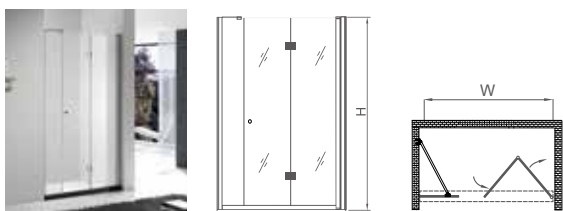

S37192

Model	W	H
S37192	1000-1500	1850-2000