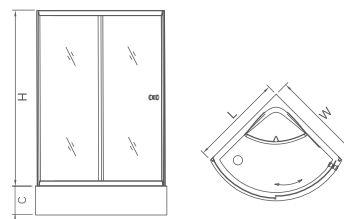

S18051

Glass Thickness(mm)	Spes			
	L	W	H	C
5	900	900	1700	280