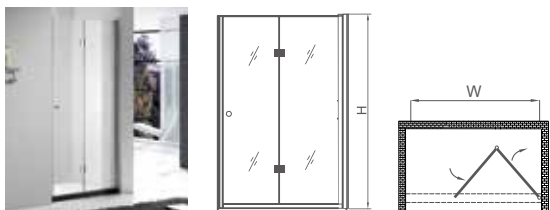

Specification

Dutch Windmill SERIES

S37193

Model	W	H
S37193	700-1000	1850-2000