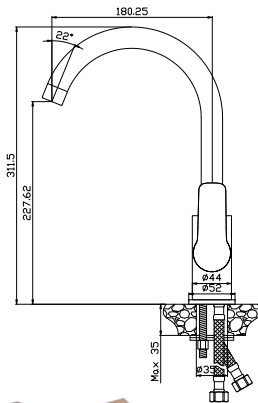

Смеситель для кухни с поворотным изливом

В комплекте

- Пластиковый аэратор с изменяемым углом подачи воды
- Керамический картридж 35 мм
- Гибкая подводка 35 см – 2 шт.
- Присоединительная группа для горизонтального крепления
- Металлическая рукоятка