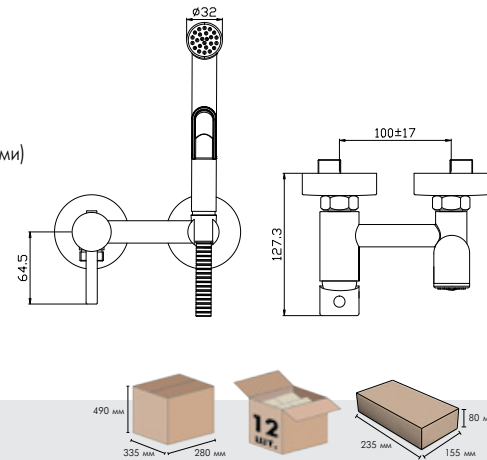

Смеситель с гигиеническим душем встраиваемый

В комплекте

- Ceramic cartridge 25 mm
- Accessories in the kit (hose 1.2 m, bidet nozzle with push mechanism, with easy cleaning function)
- Connecting group (eccentrics with reflectors) for vertical mounting
- Metal handle

X25-51

АКСЕССУАРИ
В КОМПЛЕКТЕ

Смеситель с гигиеническим душем

В комплекте

- Ceramic cartridge 25 mm
- Accessories in the kit (hose 1.2 m, bidet nozzle with push mechanism, with easy cleaning function)
- Connecting group (eccentrics with reflectors) for vertical mounting
- Metal handle

X25-52

АКСЕССУАРИ
В КОМПЛЕКТЕ

X25-53

АКСЕССУАРИ
В КОМПЛЕКТЕ

Смеситель с гигиеническим душем

В комплекте

- Ceramic cartridge 25 mm
- Accessories in the kit (hose 1.2 m, bidet nozzle with push mechanism)
- Connecting group (eccentrics with reflectors) for vertical mounting
- Metal handle

X25-54

АКСЕССУАРИ
В КОМПЛЕКТЕ

Смеситель с гигиеническим душем встраиваемый

В комплекте

- Ceramic cartridge 25 mm
- Accessories in the kit (hose 1.2 m, bidet nozzle with push mechanism, with easy cleaning function)
- Towel rack
- Metal handle

X25-55

АКСЕССУАРИ
В КОМПЛЕКТЕ

Смеситель с гигиеническим душем для установки на унитаэ

В комплекте

- Ceramic cartridge 25 mm
- Accessories in the kit (hose 0.9 m, bidet nozzle with push mechanism, with easy cleaning function)
- Flexible supply 50 cm - 2 pieces
- Metal handle

X25-56

АКСЕССУАРИ
В КОМПЛЕКТЕ