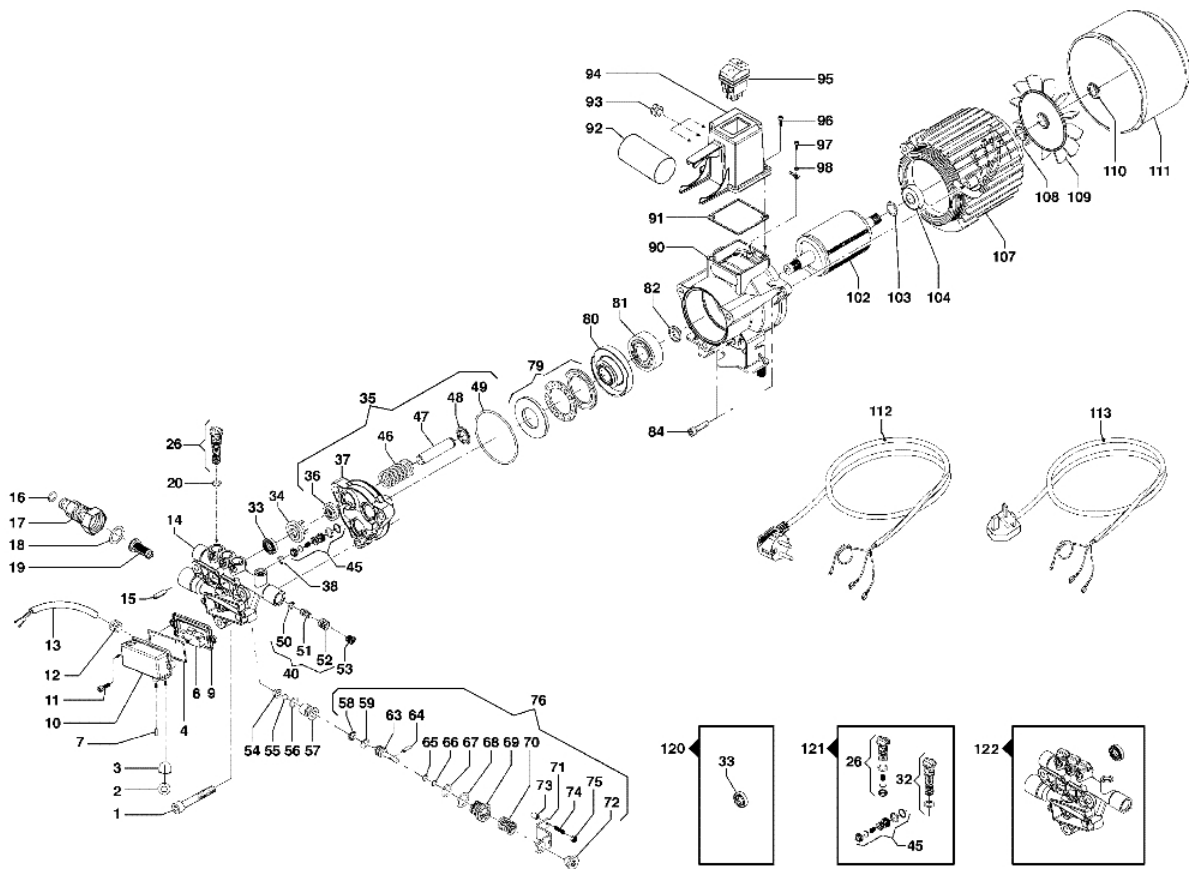

PW 135 C High-pressure washer - Motor

Ref.Nu	O.ty	Item number	Description	Technical bulletin
1	3	CH36090039	Screw	
2	1	CH00090229	Ring	
3	1	CH24160112	Guard	
4	1	CH12100550	O-ring	
6	1	CH18250013	Switch	
7	1	CH30050023	Pin	
9	1	CH04020290	Half case	
10	1	CH04020276	Cover	
11	2	CH36090198	Screw	
12	1	CH24340048	Holder	
13	1	CH04560322	Cable	
14	1	CH32180368	Top cover	
15	3	CH30210032	Pin	
16	1	CH12100057	O-ring	
17	1	CH28030524	Coupling	
18	1	CH12090111	Gasket	
19	1	CH10020132	Air filter	
20	3	CH12100465	O-ring	
26	3	CH12200069	Valve	
32		-	Not available for this product	
33	3	CH12410094	Gasket	
34	3	CH00090318	Ring	
35	1	CH24320026	Pump crankcase	
36	3	CH00190124	Seal ring	
37	1	CH24320025	Pump crankcase	
38	3	CH12100465	O-ring	
40	1	CH50270025	Reed valve kit	
45	3	CH12200068	Valve	
46	3	CH18020213	Spring	
47	3	CH24090127	Piston	
48	3	CH00090317	Ring	
49	1	CH12100391	O-ring	
50	1	CH12100220	O-ring	
51	1	CH36000087	Valve	
52	1	CH18020177	Spring	
53	1	CH32020280	Cap	
54	1	CH30090141	Seat	
55	1	CH30030035	Ball	
56	1	CH12100152	O-ring	
57	1	CH30090158	Seat	
58	1	CH00090112	Ring	
59	1	CH12100041	O-ring	
63	1	CH00150194	Easy start kit	
64	1	CH30210035	Pin	
65	1	CH12100055	O-ring	
66	1	CH00090110	Ring	
67	1	CH12100049	O-ring	
68	1	CH12100390	O-ring	
69	1	CH36050115	Screw	
70	1	CH18020249	Spring	
71	1	CH16000093	Lever	
72	1	CH32020241	Screw	
73	1	CH04320044	Cap	
74	1	CH36220039	Screw	
75	1	CH06040087	Nut	
76	1	CH12150363	Valve	
79	1	CH04360020	Bearing	
80	1	CH00010538	Shaft	
81	1	CH04380091	Bearing	
82	1	CH00190118	Seal ring	
84	3	CH36090114	Screw	
90	1	CH10090201	Flange	
91	1	CH12010175	Gasket	
92	1	CH04340045	Condenser	
93	3	CH24340048	Holder	
94	1	CH30010530	Electrical box	
95	1	CH14100110	Switch	
96	2	CH36250046	Screw	
97	1	CH36250072	Screw	
98	1	CH28070013	Washer	
102	1	CH00010590	Rotor shaft	
103	2	CH12100420	O-ring	
104	1	CH04380090	Bearing	
107	1	CH30410257	Stator	
108	1	CH12410070	Ring	
109	1	CH36320083	Motor fan kit	
110	1	CH00090296	Ring