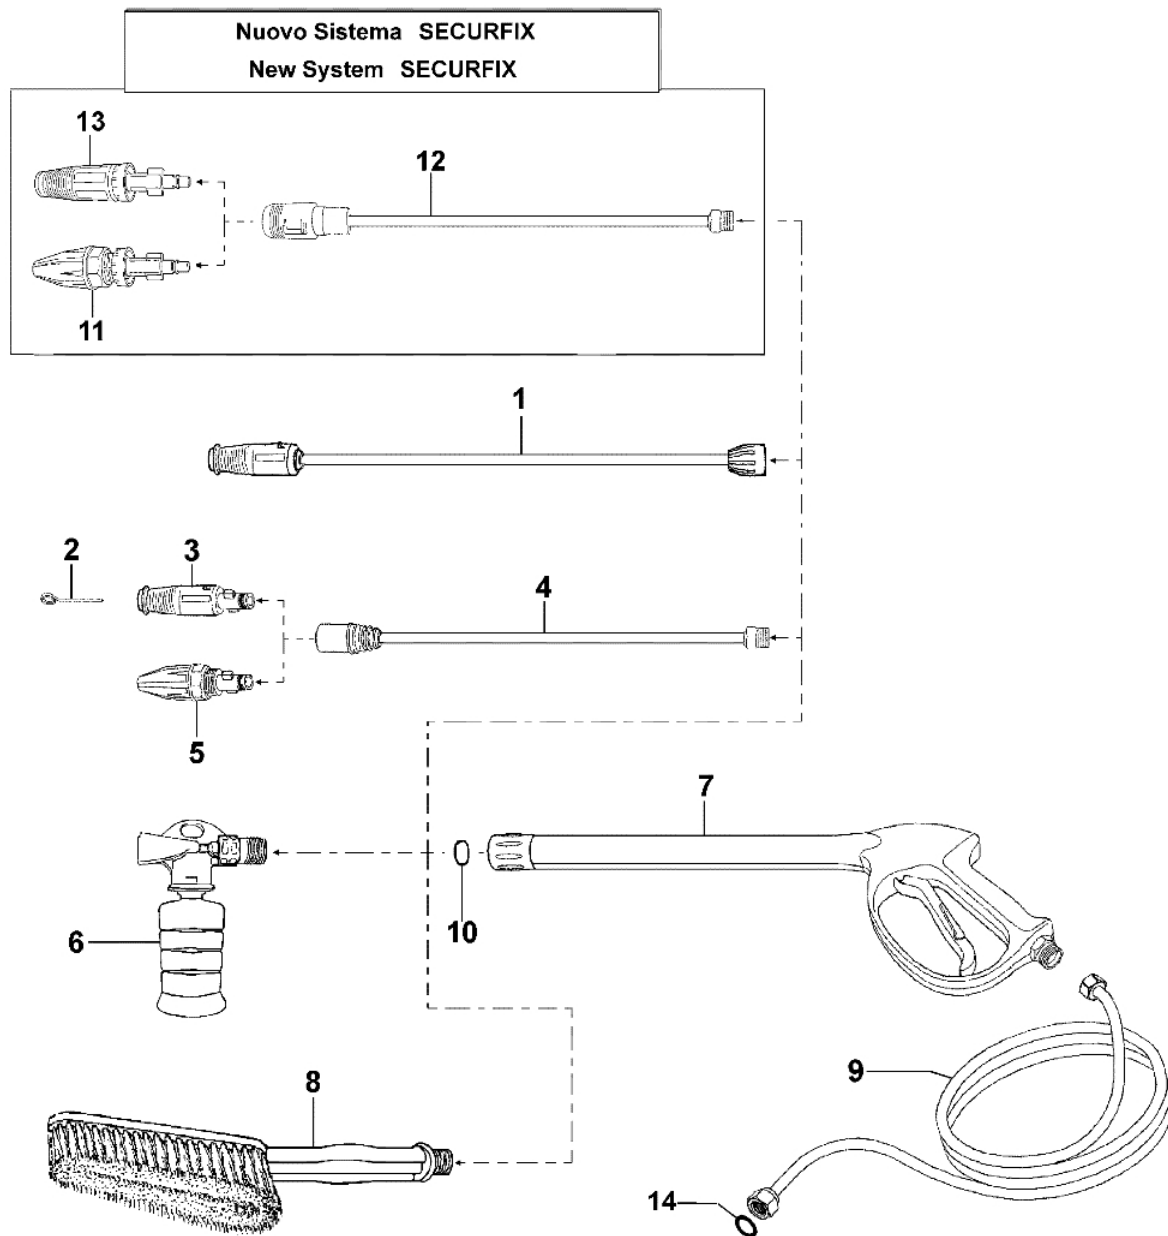

Ref.Nu	Q.ty	Item number	Description	Technical bulletin
1		-	Not available for this product	
2	1	CH04550013	Needle	
3	1	CH32170177	Nozzle	BT6-074-06/08
4	1	CH33010918	Lance hose kit	BT6-074-06/08
5	1	CH32170178	Nozzle	BT6-074-06/08
6	1	CH33010748	Bent	
7	1	CH24100086	Spray gun kit	
8	1	68500003	Fixed brush	
9	1	CH33010807	Hose	
10	1	CH12100084	O-ring	
11	1	CH32170202	Head	BT6-074-06/08
12	1	CH33011042	Lance hose kit	BT6-074-06/08
13	1	CH32170205	Head	BT6-074-06/08
14	1	CH12100084	O-ring