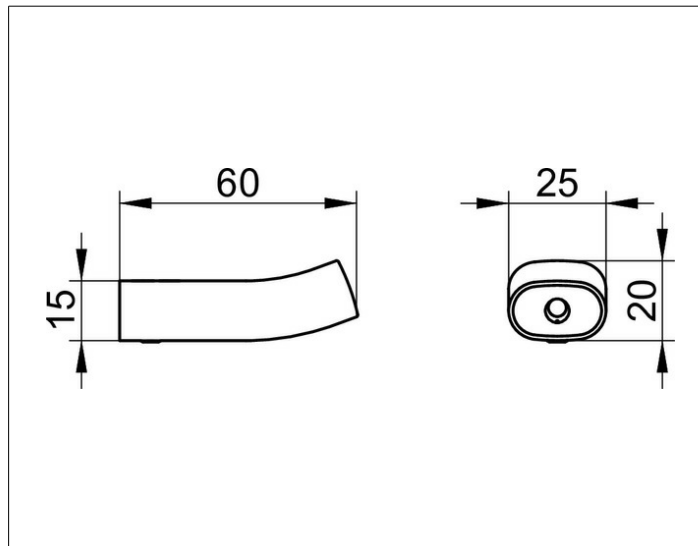

ЧЕРТЕЖ

ПОВЕРХНОСТЬ

хром

СПЕЦИФИКАЦИИ

KEUCO Edition 400 towel hook 11514010000
chrome-plated towel hook,
sculptural design,
with slightly rounded edges,
hook head slightly angled, easy to clean,
depth 2-3/8", width 1", total height 13/16",
the towel hook is fitted concealed,
delivery includes anti-corrosion fixings