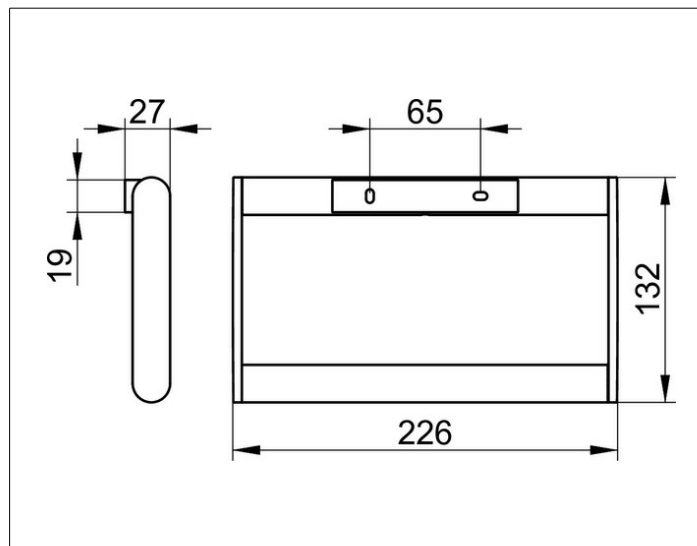

Plan

14921010000 Кольцо для полотенца

ИЗДЕЛИЕ

ЧЕРТЕЖ

ПОВЕРХНОСТЬ

хром

СПЕЦИФИКАЦИИ

KEUCO PLAN towel ring 14921010000

Chrome-plated towel ring in a stylish yet functional design

Closed form, rectangular

Towel arm swivels, load bearing up to 55 lb, anti static, easy to clean

Width 8-7/8", height 5-3/16"

The towel ring is fitted with 2 hidden fixing points