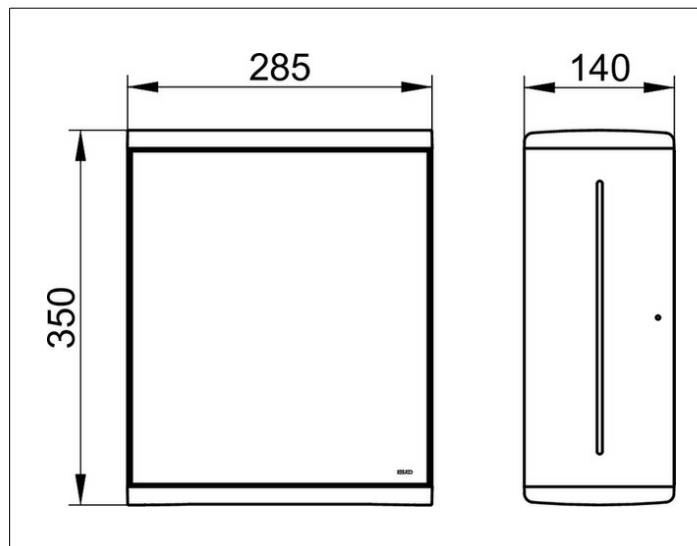

Collection Moll

12785010201 Дозатор бумажных полотенец

ИЗДЕЛИЕ

ЧЕРТЕЖ

ОПИСАНИЕ ИЗДЕЛИЯ

с зеркальная дверь

ПОВЕРХНОСТЬ

алюминий серебристый анодированный (E6 Еантрацит (RAL 7021))

СПЕЦИФИКАЦИИ

KEUCO COLLECTION MOLL paper towel dispenser 12785010201
Paper towel dispenser aluminum silver anodized with a mirrored-glass swing door,
Door hinge right, pivoting range approx. 11-1/16", and max. 95°,
Wall mounted, plastic lid and base, mat, anthracite, RAL 7021
Total depth with door opened 16-1/16", for folded paper towels, length up to 9-7/8",
Width from 3-15/16" up to 4-7/8", Height 13-13/16", Width 11-3/16"
Projection 5-7/16"
The paper towel dispenser is fitted with 4 hidden fixing points incl. corrosion-free mounting material