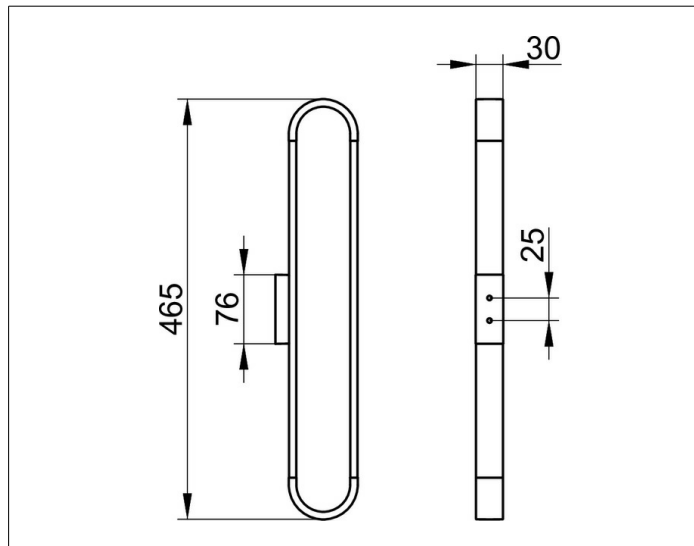

Edition 300

30070010000 Полотенцедержатель

ИЗДЕЛИЕ

ОПИСАНИЕ ИЗДЕЛИЯ

для 6 гостевых полотенец (30 x 50 см)

ПОВЕРХНОСТЬ

хром

ЧЕРТЕЖ

СПЕЦИФИКАЦИИ

KEUCO EDITION 300 towel holder 30070010000
chrome-plated towel holder in an aesthetic and classic design,
holds 6 guests towels (11-3/16" x 12"),
the rolled towels are clamped between the brackets
The towel holder is fitted with 2 hidden fixing point