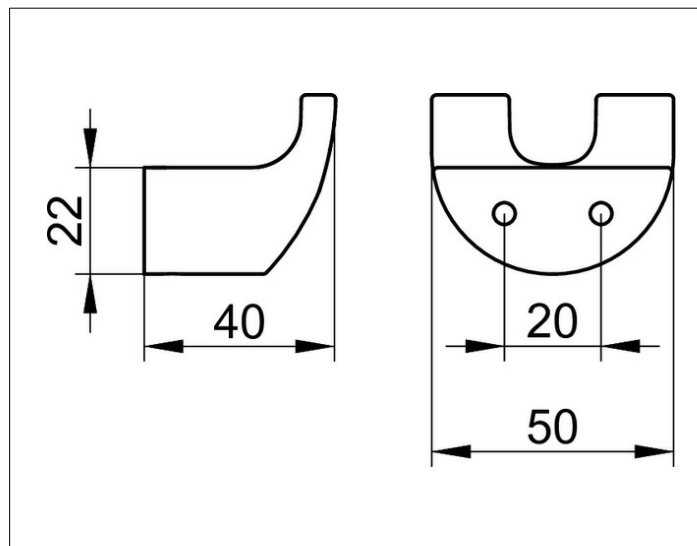

Elegance

11613010000 Крючок для полотенца

ИЗДЕЛИЕ

ЧЕРТЕЖ

ОПИСАНИЕ ИЗДЕЛИЯ

двойной

ПОВЕРХНОСТЬ

хром

СПЕЦИФИКАЦИИ

KEUCO ELEGANCE Towel hook double 11613010000
Chrome-plated Double towel hook with an elegant shape,
slightly shaped surface,
with a timeless design
Projection 1-9/16"
The Towel hook will be discretely mounted
incl. corrosion-free mounting material