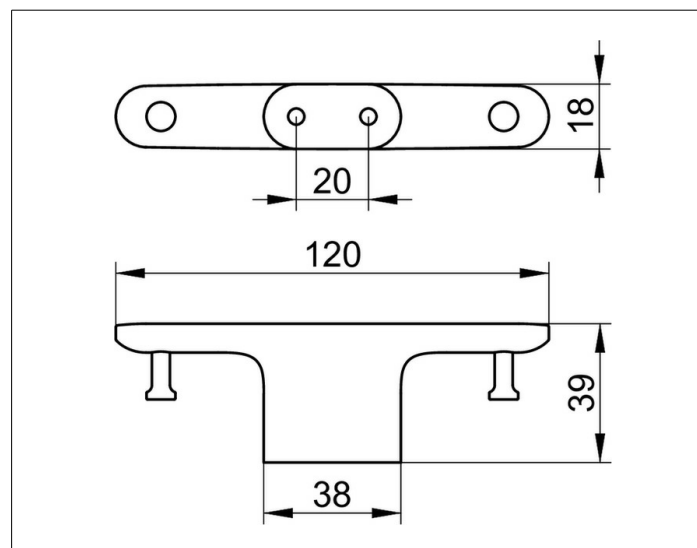

Edition 400

11515010000 Крючок для полотенца

ИЗДЕЛИЕ

ОПИСАНИЕ ИЗДЕЛИЯ

двойной

ПОВЕРХНОСТЬ

хром

ЧЕРТЕЖ

СПЕЦИФИКАЦИИ

KEUCO Edition 400 towel hook, double, 11515010000
chrome-plated towel hook, double,
sculptural design,
with slightly rounded edges,
with concealed towel hangers,
hook head slightly angled, easy to clean,
depth 1-1/2", width 4-3/4", total height 1 1/16",
the towel hook is fitted concealed,
delivery includes anti-corrosion fixings