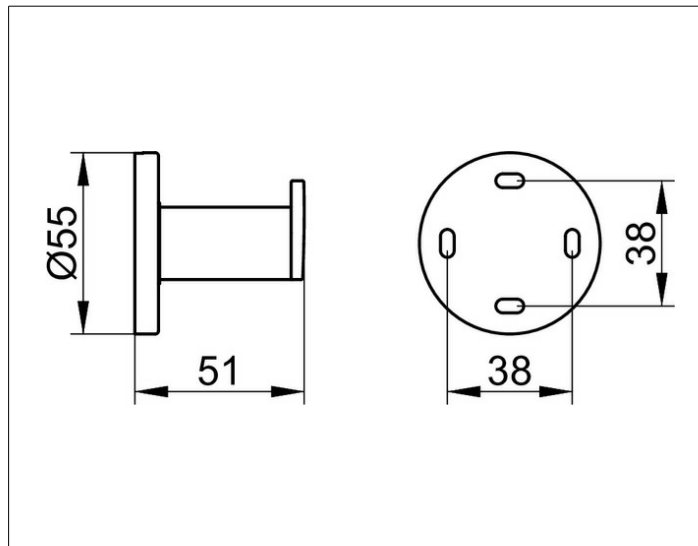

ЧЕРТЕЖ

ПОВЕРХНОСТЬ

нержавеющая сталь

ГАБАРИТЫ

52 mm

СПЕЦИФИКАЦИИ

KEUCO PLAN towel hook 14914070000

Stainless steel towel hook

In a stylish yet functional design

Easy to clean

With round rosette, Ø 2-3/16", depth 2"

The towel hook is fitted with 2 hidden fixing points
incl. corrosion-free mounting material