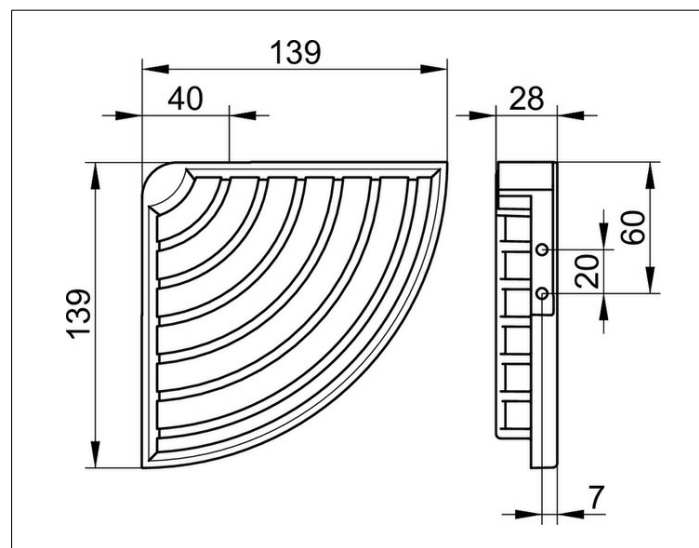

## ОПИСАНИЕ ИЗДЕЛИЯ

съемная, со скрытым креплением

## СПЕЦИФИКАЦИИ

KEUCO SOAP WIRE BASKET for corner installation, wall mounted,  
24943010000  
chrome-plated soap wire basket for corner installation in a functional design,  
easy to clean, removable  
leg length 5-1/2", height 1-1/8",  
with concealed fastening screws  
incl. corrosion-free mounting material