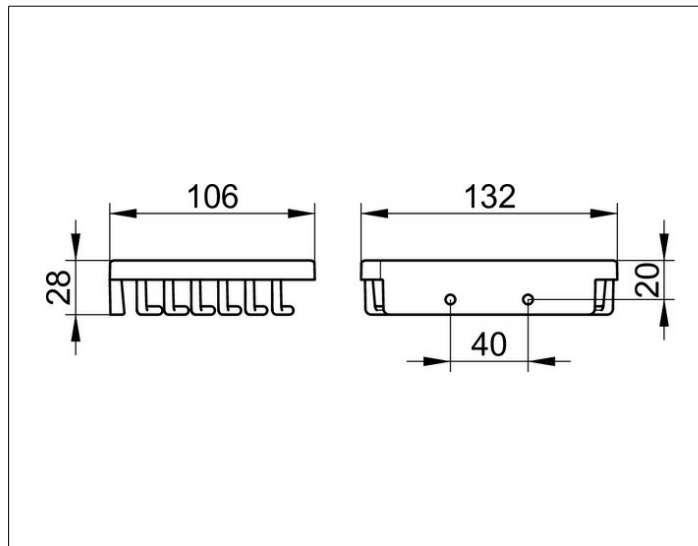

## ОПИСАНИЕ ИЗДЕЛИЯ

съемная, со скрытым креплением

## СПЕЦИФИКАЦИИ

KEUCO SOAP WIRE BASKET, wall mounted, 24941010000  
chrome-plated soap wire basket in a functional design,  
easy to clean, removable,  
depth 4-3/16", width 5-3/16", height 1-1/8",  
distance between bore holes 1-9/16"  
with concealed fastening screws  
incl. corrosion-free mounting material