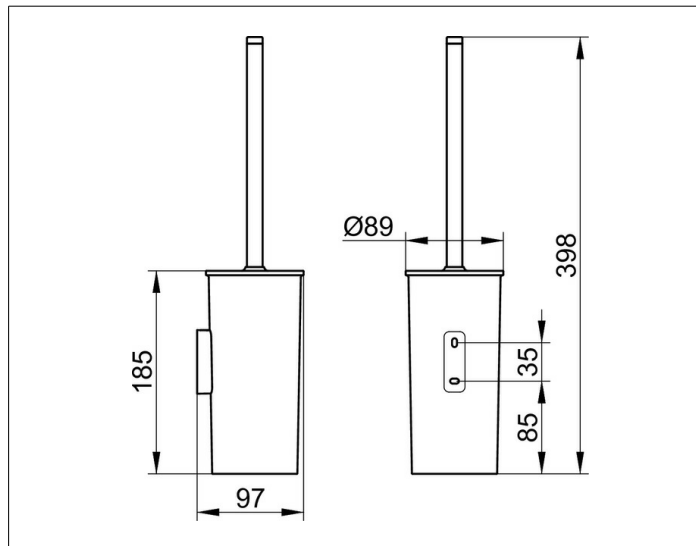

Collection Moll

12764010100 Туалетный гарнитур

ИЗДЕЛИЕ

ОПИСАНИЕ ИЗДЕЛИЯ

пластиковая колба, с щеткой с ручкой и запасной головкой ёршика

ПОВЕРХНОСТЬ

хром/белый

ЧЕРТЕЖ

СПЕЦИФИКАЦИИ

KEUCO COLLECTION MOLL toilet brush set 12764010100

Toilet brush set in an esthetic design with slightly rounded edges, with lid, wall mounted model, synthetic insert, mat, white, brush with lid, white, with chrome-plated handle and spare brush head, white, Total height 15-11/16", diameter 3-1/2", Projection 3-13/16"
The toilet brush set is fitted with 2 hidden fixing points incl. corrosion-free mounting material