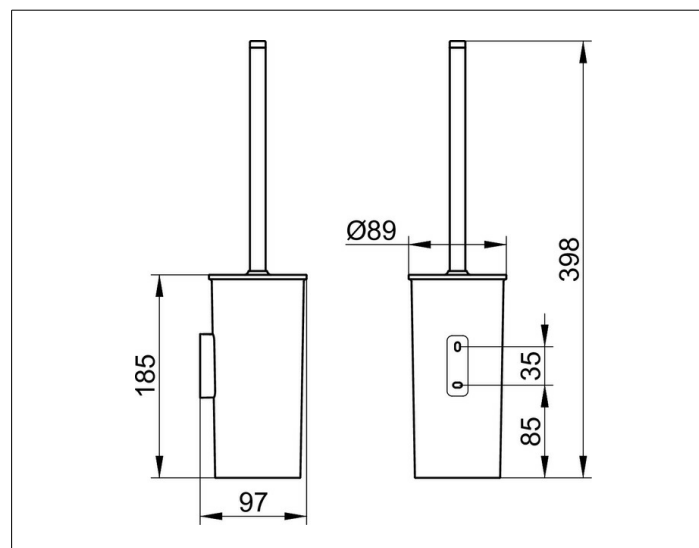

Collection Moll

12764010101 Туалетный гарнитур

ИЗДЕЛИЕ

ОПИСАНИЕ ИЗДЕЛИЯ

пластиковая колба, с щеткой с ручкой и запасной головкой ёршика

ПОВЕРХНОСТЬ

хром/антрацит

ЧЕРТЕЖ

СПЕЦИФИКАЦИИ

KEUCO COLLECTION MOLL toilet brush set 12764010101

Toilet brush set in an esthetic design with slightly rounded edges, with lid, wall mounted model,

synthetic insert, mat, anthracite, brush with lid, anthracite, with chrome-plated handle and spare brush head, white,

Total height 15-11/16", diameter 3-1/2", Projection 3-13/16"

The toilet brush set is fitted with 2 hidden fixing points incl. corrosion-free mounting material