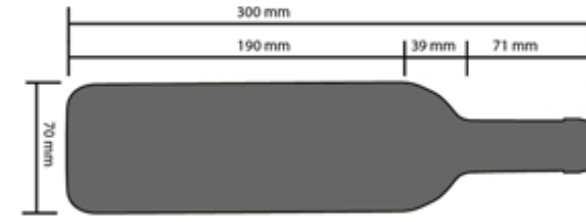

Bottle loading plan

DUNAVOX SOUL-49
DAVS-49.116DB, DSS

Standard 750mL Bordeaux bottle