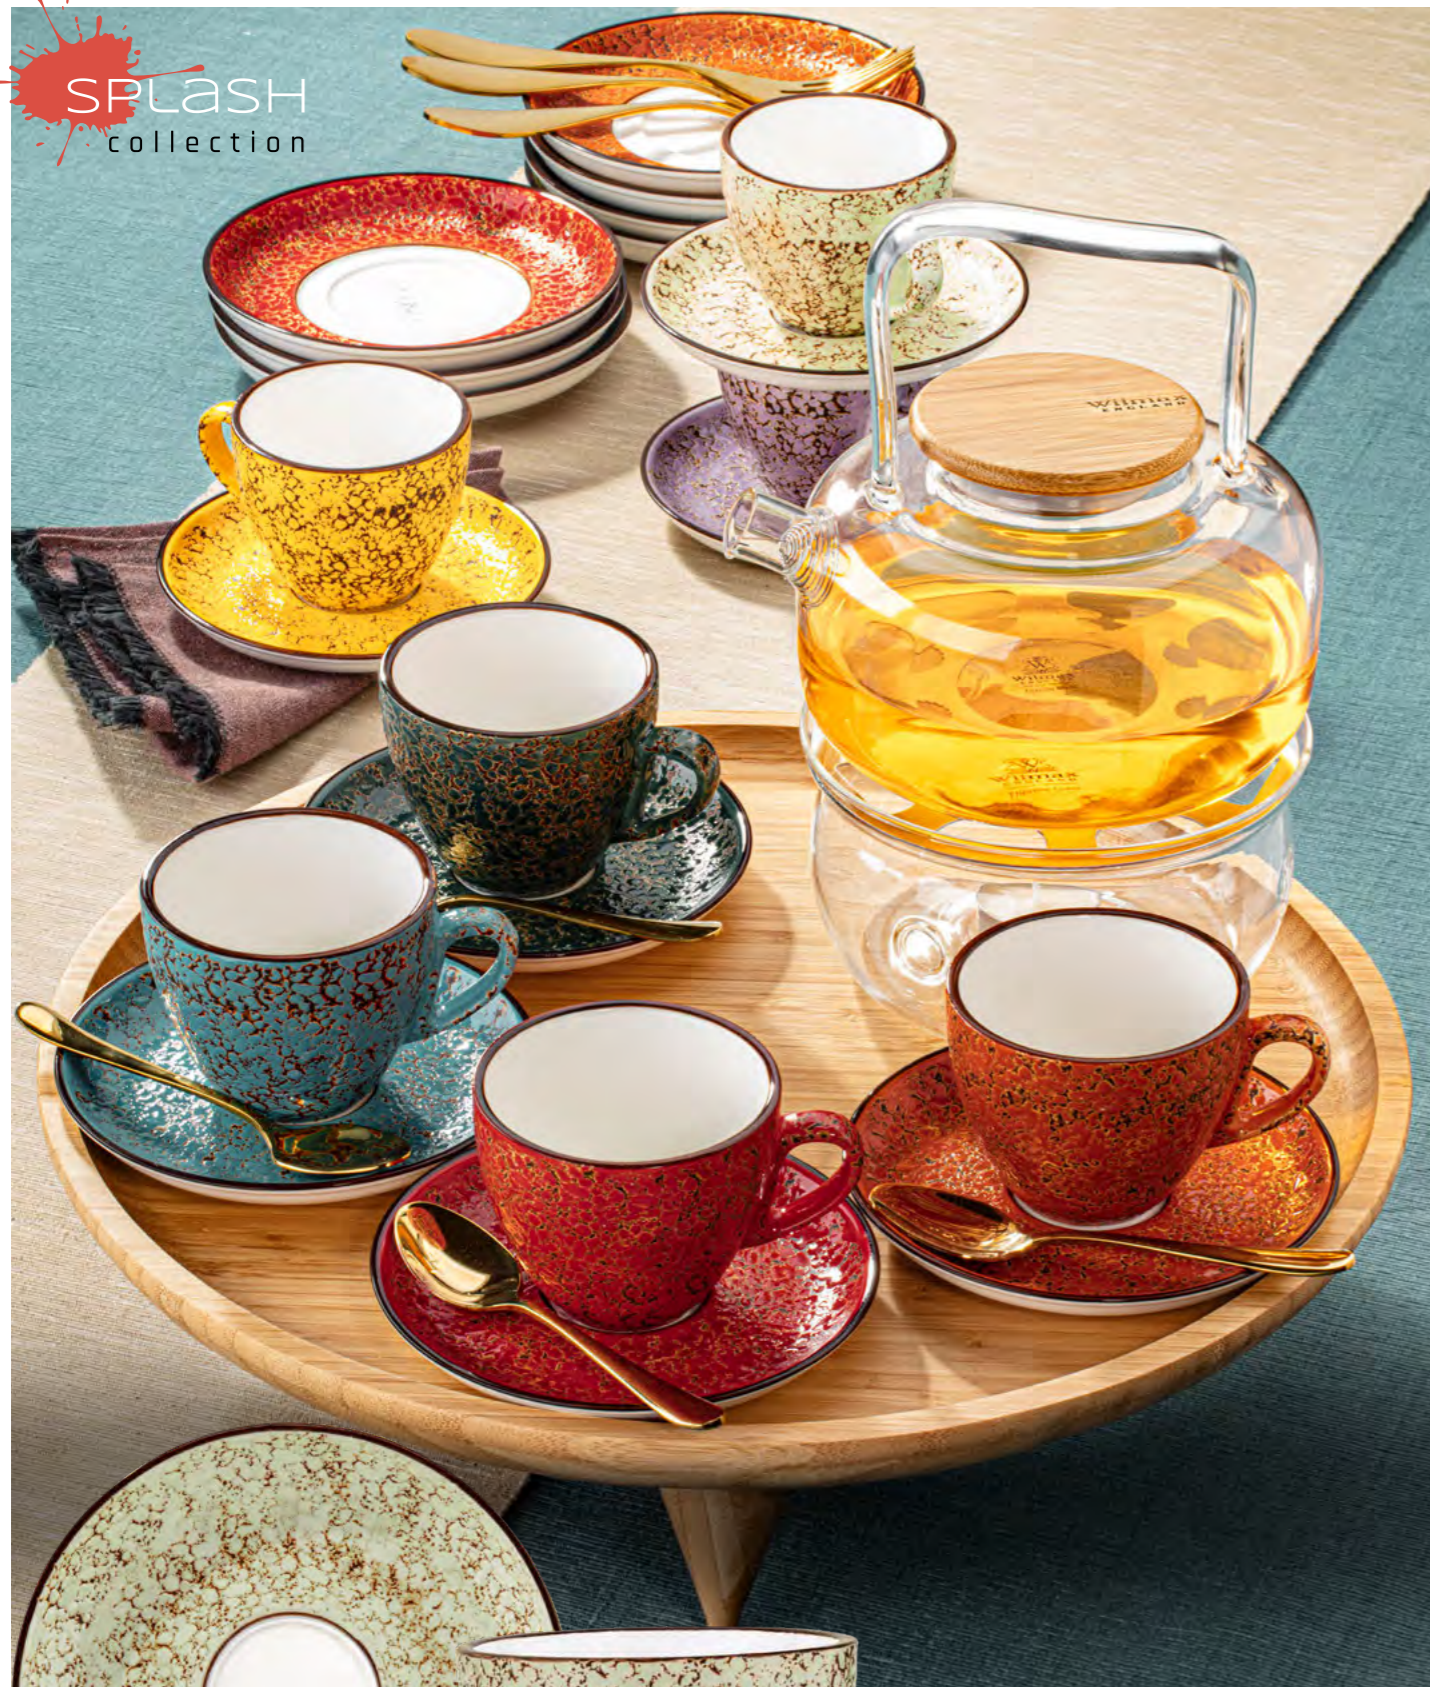

SPLASH
collection

SPLASH
collection

Wilmax
ENGLAND

S
O
S
S
R
E
S
P
R
E
S
E
S

WL-667133/B
Saucer 4.5" | 11 cm
Inner box: 6 pcs
Outer carton: 84 pcs
5105260916713361

WL-667133/A
Cup 3 fl oz | 75 ml
Inner box: 6 pcs
Outer carton: 84 pcs
5105702716713361