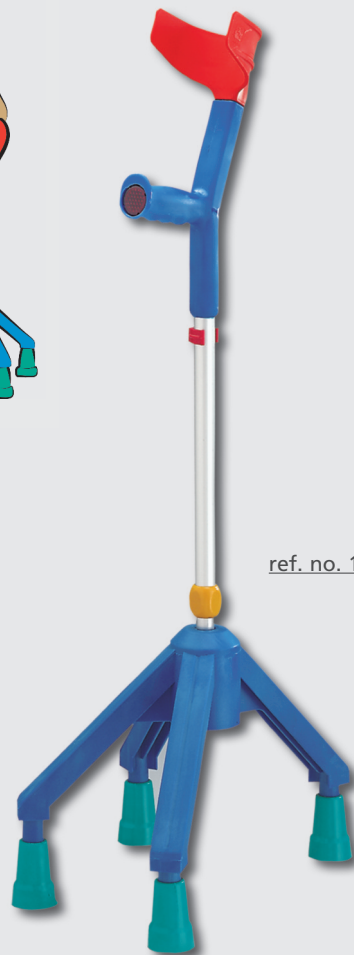

QUADRO

Tetrapod crutch

Equipment:

- high steadiness
- 10 adjustments in height
- special screw to increase the comfort = unnoisy
- approved up to 100 kg body weight

Styles:

Tetrapod crutch with standard handle for adults

– equipped with the top of the standard crutch

ref. no. 155...

Colours:

-  00 grey
-  10 black
-  50 blue
-  95 blue-colourful

ref. no. 155.10

QUADRO

Tetrapod crutch with the top of „Fun-Kids“ for children

– equipped with the top of the children crutch

ref. no. 156.95

Colours:

-  95 blue-colourful

ref. no. 156.95

Technical data:

Type:	Quadro
height from handle to cuff (D):	24 cm – 26,5 cm
height of handle (E):	66,5 cm – 89 cm
diameter (F):	19 mm
ref. no.:	155. ..

Type:	Quadro Fun-Kids
height from handle to cuff (D):	18 cm – 20,5 cm
height of handle (E):	66,5 cm – 89 cm
diameter (F):	19 mm
ref. no.:	156.95