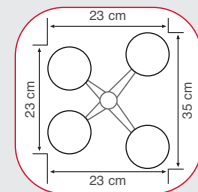

QUADRO

Tetrapod crutch

Equipment:

- high steadiness
- 10 adjustments in height
- special screw to increase the comfort = unnoisy
- approved up to 100 kg body weight

Styles:

Tetrapod crutch with standard handle for adults

– equipped with the top of the standard crutch

ref. no. 155...

Colours:

-  00 grey
-  10 black
-  50 blue
-  95 blue-colourful

ref. no. 155.10

QUADRO

Tetrapod crutch with the top of „Fun-Kids“ for children

– equipped with the top of the children crutch

ref. no. 156.95

Colours:

-  95 blue-colourful

ref. no. 156.95

Technical data:

Type:	Quadro
height from handle to cuff (D):	24 cm – 26,5 cm
height of handle (E):	66,5 cm – 89 cm
diameter (F):	19 mm
ref. no.:	155. ..

Type:	Quadro Fun-Kids
height from handle to cuff (D):	18 cm – 20,5 cm
height of handle (E):	66,5 cm – 89 cm
diameter (F):	19 mm
ref. no.:	156.95