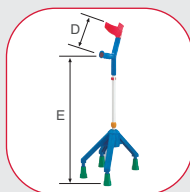

QUADRO

Tetrapod crutch

Equipment:

- high steadiness
- 10 adjustments in height
- special screw to increase the comfort = unnoisy
- approved up to 100 kg body weight

Styles:

Tetrapod crutch with standard handle for adults

– equipped with the top of the standard crutch

ref. no. 155...

Colours:

-  00 grey
-  10 black
-  50 blue
-  95 blue-colourful

ref. no. 155.10

QUADRO

Tetrapod crutch with the top of „Fun-Kids“ for children

– equipped with the top of the children crutch

ref. no. 156.95

Colours:

-  95 blue-colourful

ref. no. 156.95

Technical data:

Type:	Quadro
height from handle to cuff (D):	24 cm – 26,5 cm
height of handle (E):	66,5 cm – 89 cm
diameter (F):	19 mm
ref. no.:	155. ..

Type:	Quadro Fun-Kids
height from handle to cuff (D):	18 cm – 20,5 cm
height of handle (E):	66,5 cm – 89 cm
diameter (F):	19 mm
ref. no.:	156.95