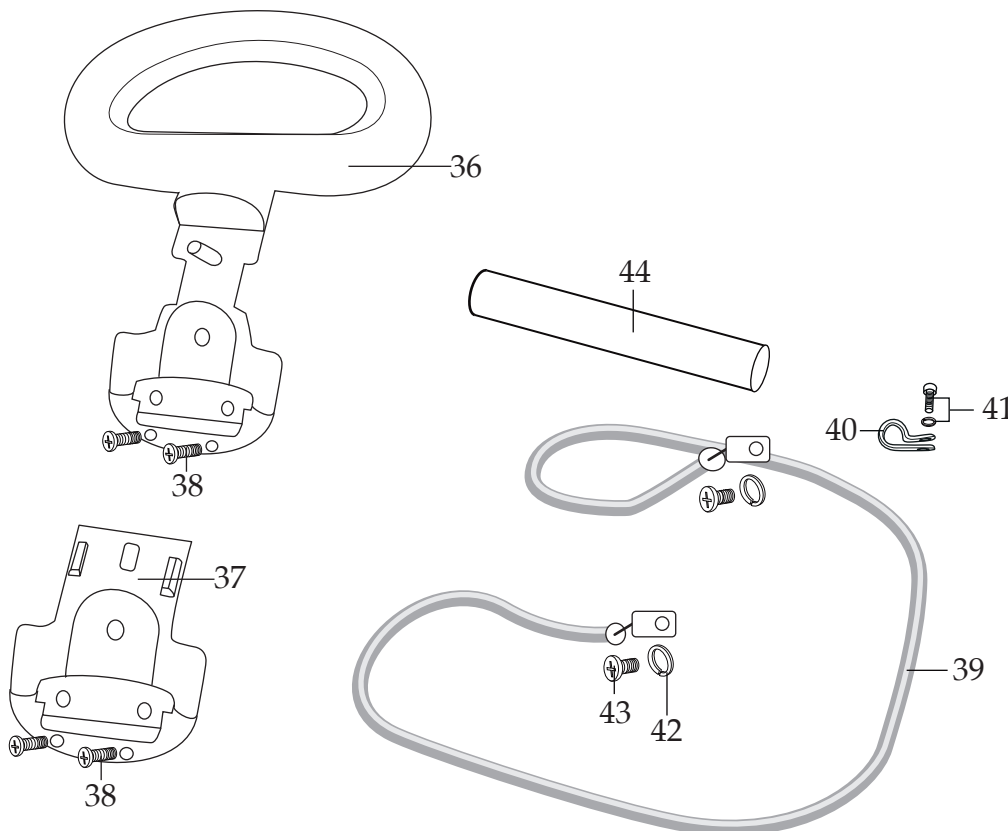

Illustration #	Part #	Description
31	032351	Bottom Plate
32	032353	Foot (4 required)
33	032354	Foot Washer (4 required)
34	032355	Screw (4 required)
35	032750	Bottom Plate Screw (4 required)
36	037488	Top Handle
37	037489	Bottom Handle
38	037493	Screw (2 top handle - 2 bottom handle)
39	037502	Heating Element (1 top - 1 bottom)
40	037503	Clamp (3 top heating element - 3 bottom heating element)
41	032359	Screw (3 top clamps - 3 bottom clamps)
	037504	Spring Washer (3 top clamps - 3 bottom clamps)
42	032751	Spring Washer (2 top heating element - 2 bottom heating element)
43	037505	Screw (2 top heating element - 2 bottom heating element)
44	037506	Insulated Sleeve (2 top heating element - 2 bottom heating element)

Date Code Location
YY|MM|DD
year year | month month | day day