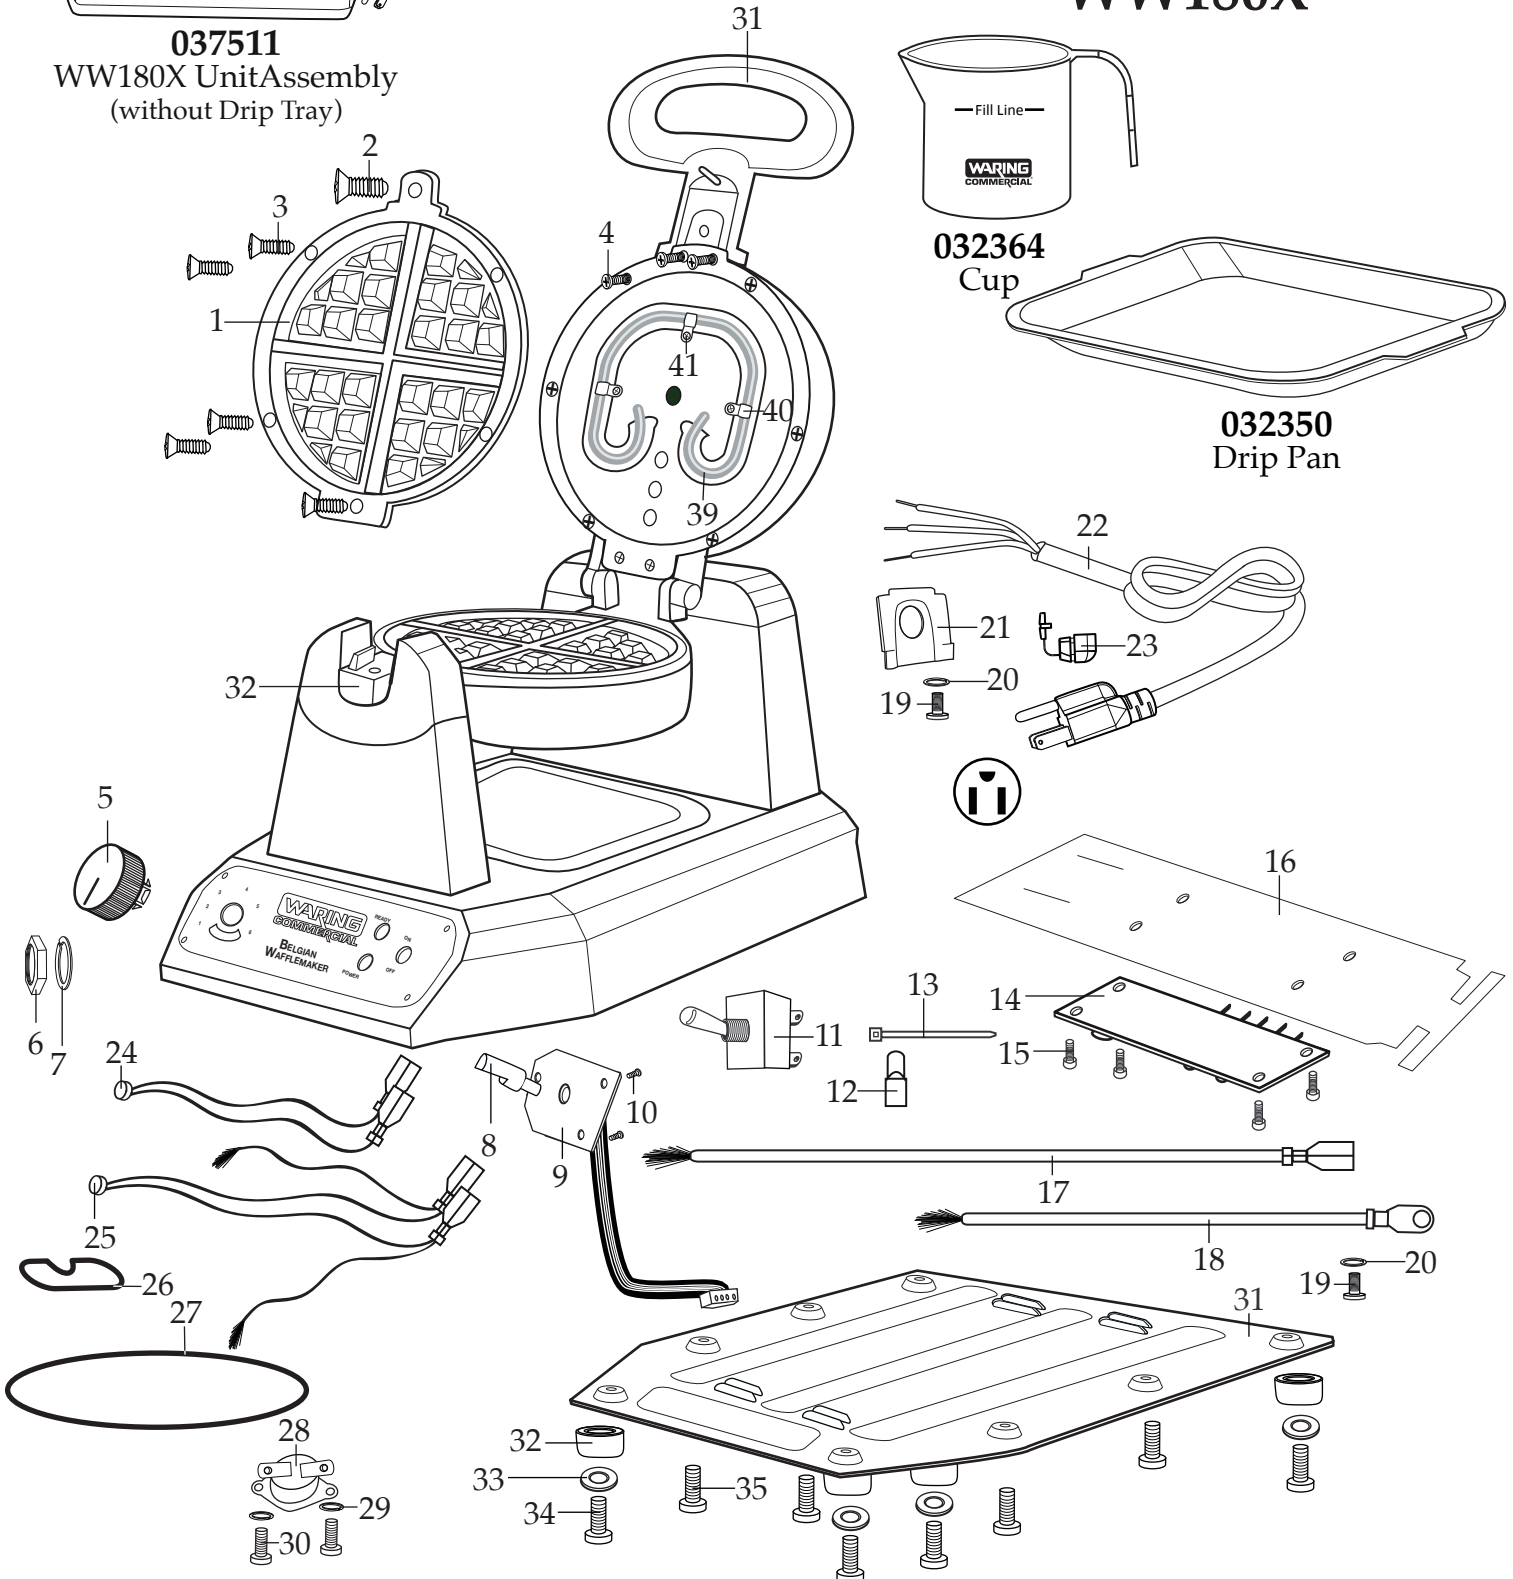

WARING COMMERCIAL®

Heavy-Duty Belgian Waffle Maker
with Replaceable Plates

WW180X

037511
WW180X Unit Assembly
(without Drip Tray)

| Illustration # | Part # | Description |
|----------------|--------|--|
| 1 | 037510 | Belgian Waffle Plate (1 top - 1 bottom) |
| 2 | 037357 | Screw (1 top plate - 1 bottom plate) |
| 3 | 037356 | Screw (5 top plate - 5 bottom plate) |
| 4 | 037493 | Screw (10 top inner plate - 10 bottom inner plate) |
| 5 | 032352 | Knob |
| 6 | 016236 | Hex Nut |
| 7 | 032356 | Washer |
| 8 | 036241 | Connector Pole |
| 9 | 035316 | Darkness Control Board (short tape) |
| 10 | 032359 | Screw (3 required) |
| 11 | 032368 | Toggle Switch |
| 12 | 012409 | Small Crimp Connector (4 required) |
| | 019123 | Large Crimp Connector (2 required) |
| 13 | 013731 | Wire Tie (7 required) |
| 14 | 037490 | PCB Board |
| 15 | 032359 | Screw (4 required) |
| 16 | 030638 | Power Board Shield |
| 17 | 037492 | 15.5" Red Lead Assembly (2 required) |
| 18 | 037491 | 8" Green Lead Assembly |
| 19 | 035298 | Ground Screw (2 required) |
| 20 | 032751 | Ground Spring Washer (2 required) |
| 21 | 032371 | Cord Plate |
| 22 | 033494 | Cord Set |
| 23 | 035476 | Strain Relief |
| 24 | 037494 | Green Light with Leads |
| 25 | 037495 | Red Light with Leads |
| 26 | 038131 | Small Rubber Gasket |
| 27 | 038132 | Round Rubber Gasket |
| 28 | 038133 | Thermostat |
| 29 | 037504 | Spring Washer (2 required) |
| 30 | 032359 | Screw (2 required) |