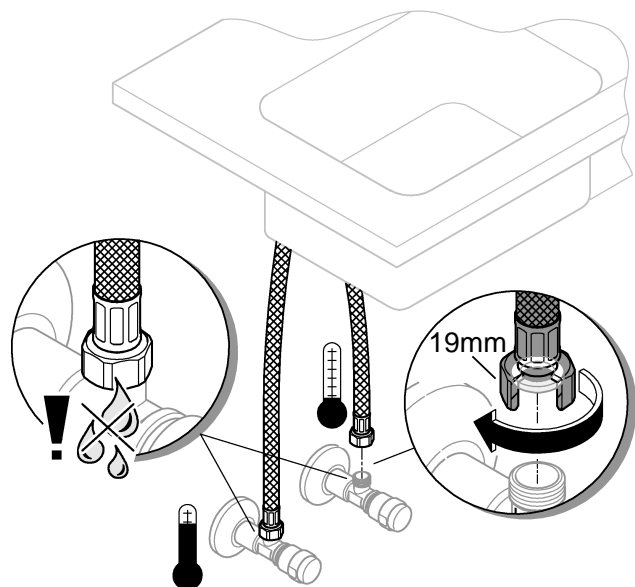

DIN 1988  
DIN EN 806

1

2

3

A series of horizontal lines for writing, consisting of 20 evenly spaced lines extending across the width of the page.

Pure Freude an Wasser

**GROHE**  
WAVES

**D**