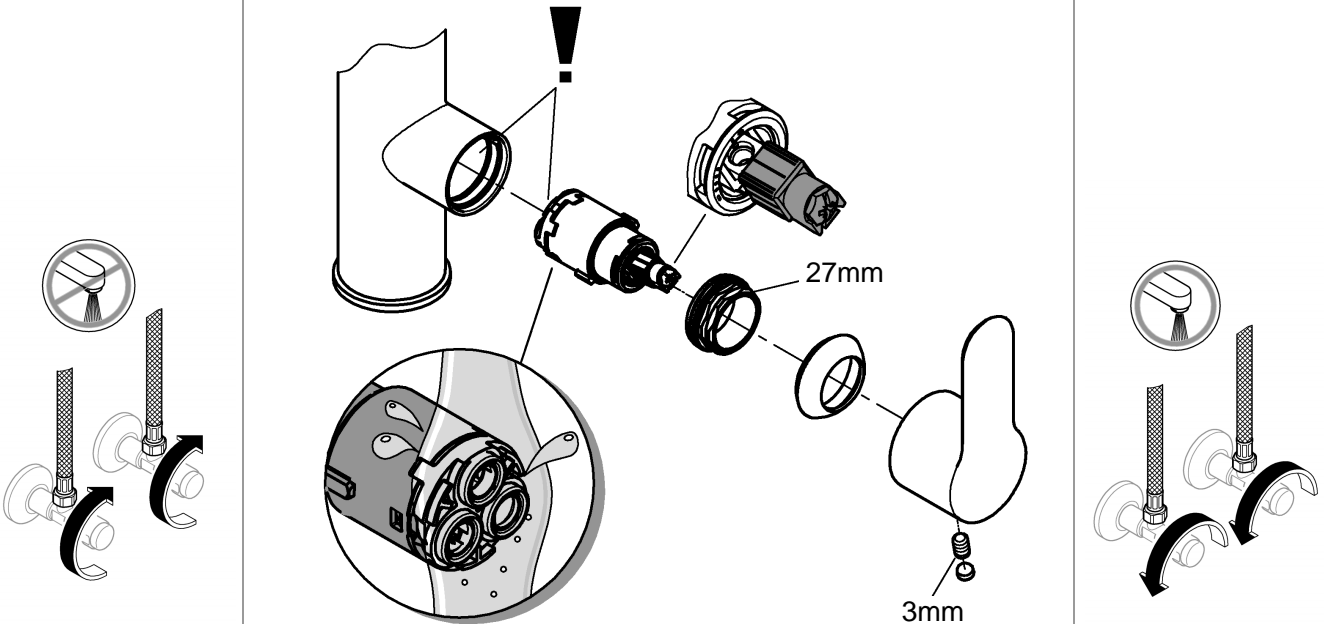

DIN 1988  
DIN EN 806

1

2

3

A series of horizontal lines for writing, consisting of 20 evenly spaced lines extending across the width of the page.

Pure Freude an Wasser

**GROHE**  
WAVES

**D**