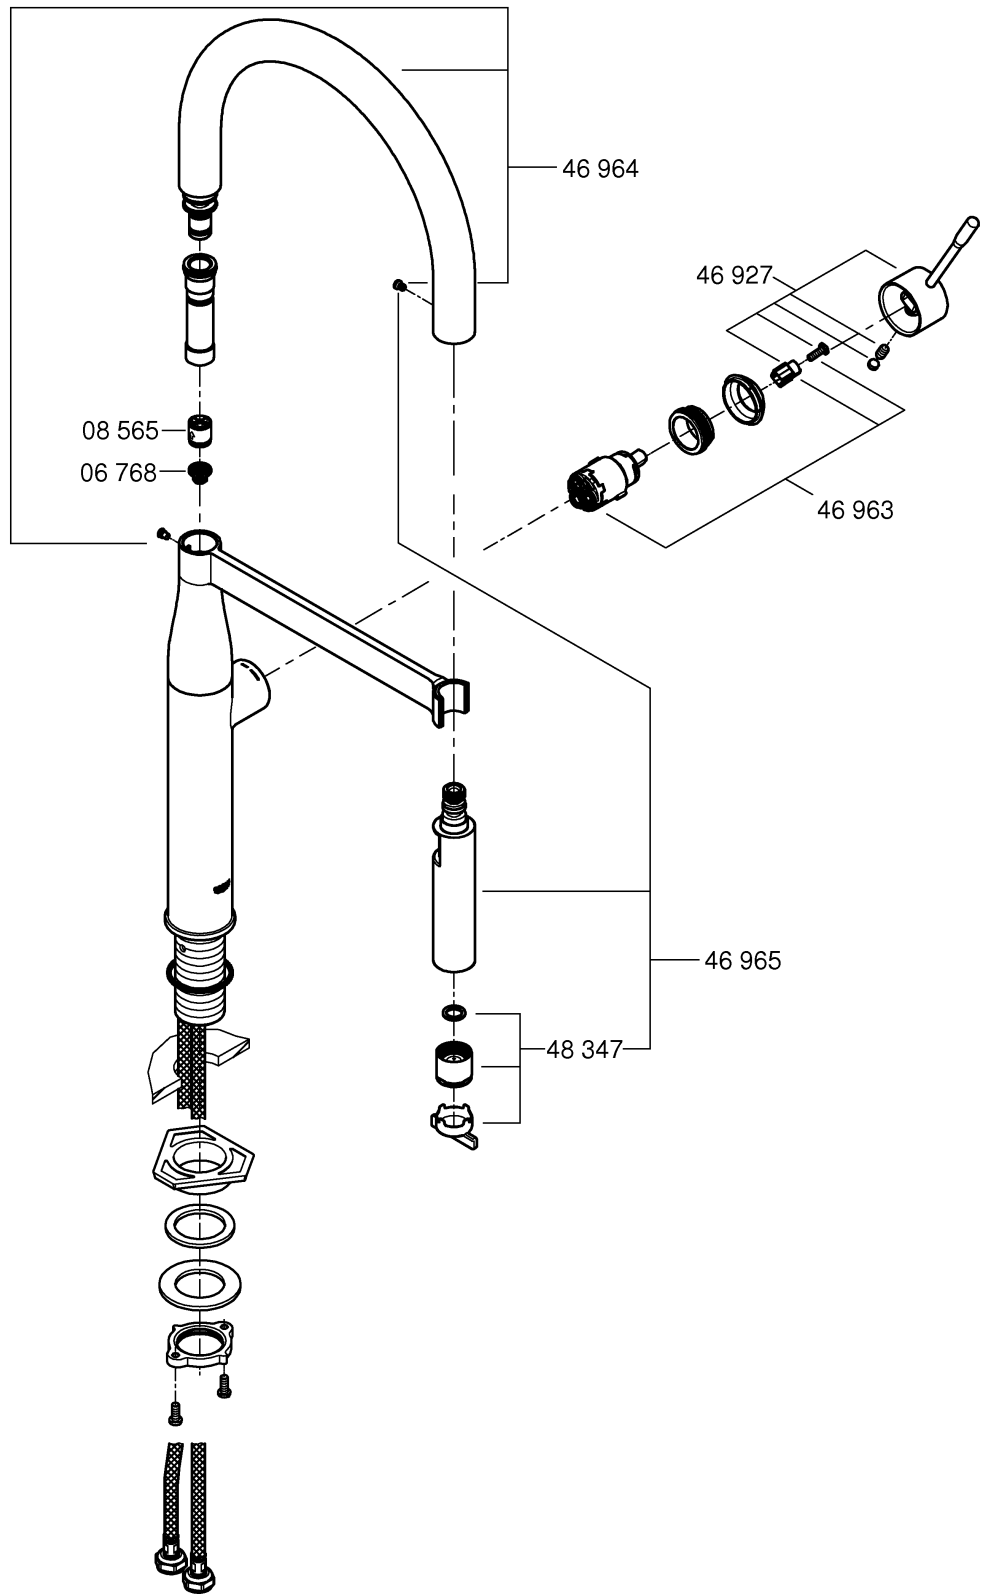

DIN 1988  
DIN EN 806

1

2

3

A series of horizontal lines for writing, consisting of 20 evenly spaced lines extending across the width of the page.

Pure Freude an Wasser

**GROHE**  
WAVES

**D**