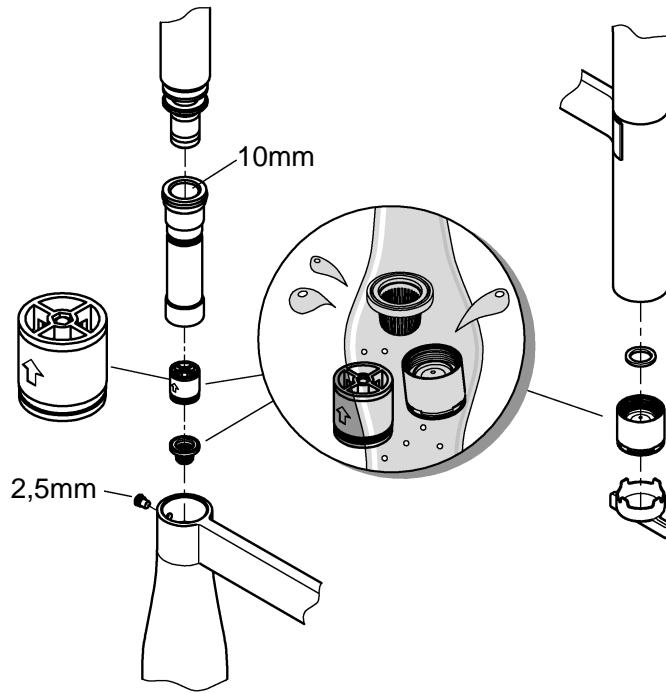

DIN 1988  
DIN EN 806

1

2

3

A series of horizontal lines for writing, consisting of 20 evenly spaced lines extending across the width of the page.

Pure Freude an Wasser

**GROHE**  
WAVES

**D**