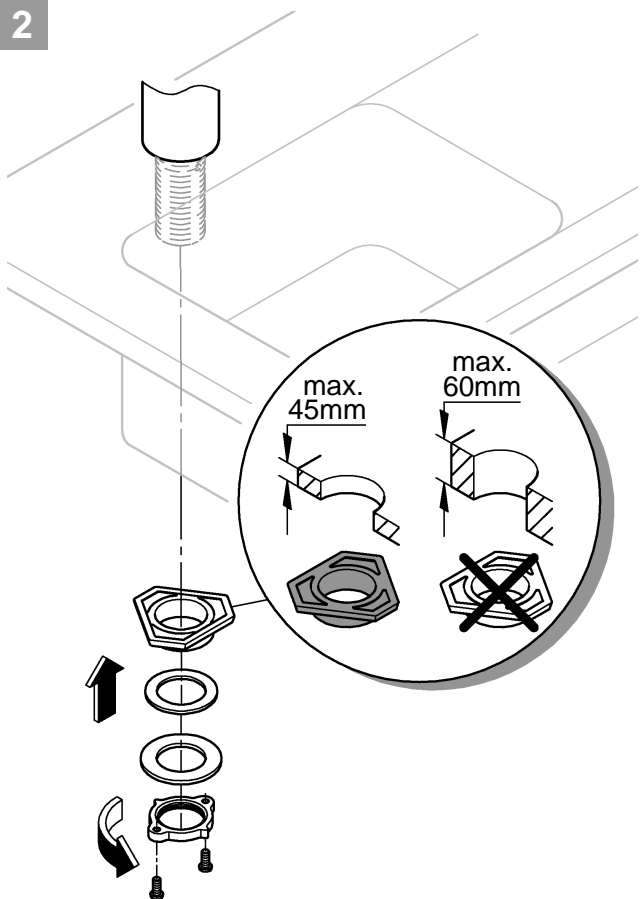

DIN 1988  
DIN EN 806

1

2

3

A series of horizontal lines for writing, consisting of 20 evenly spaced lines extending across the width of the page.

Pure Freude an Wasser

**GROHE**  
WAVES

**D**