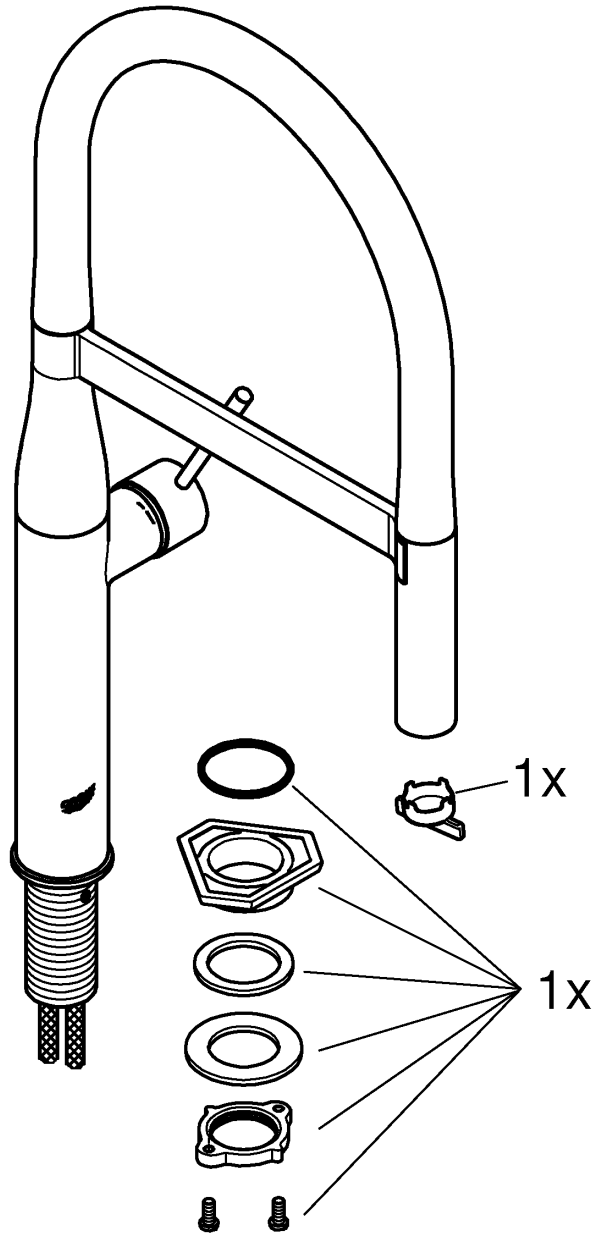

DIN 1988  
DIN EN 806

1

2

3

A series of horizontal lines for writing, consisting of 20 evenly spaced lines extending across the width of the page.

Pure Freude an Wasser

**GROHE**  
WAVES

**D**