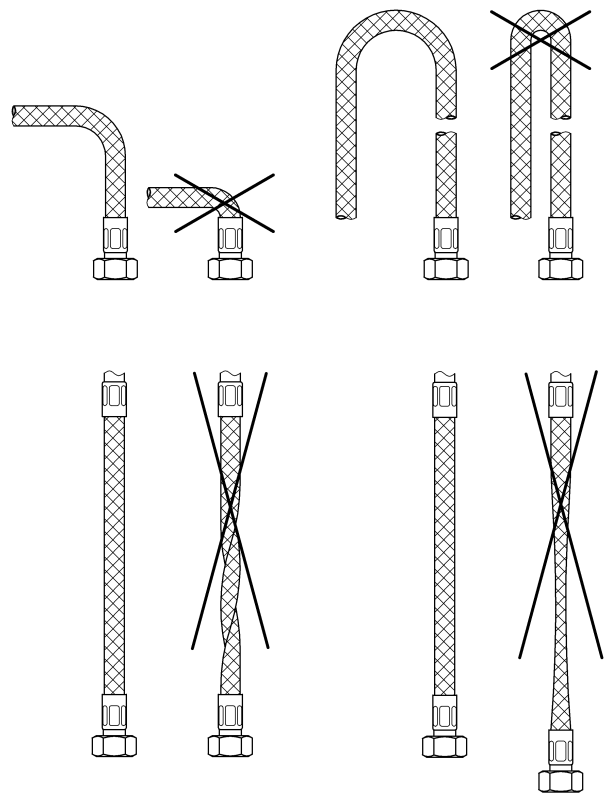

DIN 1988  
DIN EN 806

1

2

3

A series of horizontal lines for writing, consisting of 20 evenly spaced lines extending across the width of the page.

Pure Freude an Wasser

**GROHE**  
WAVES

**D**