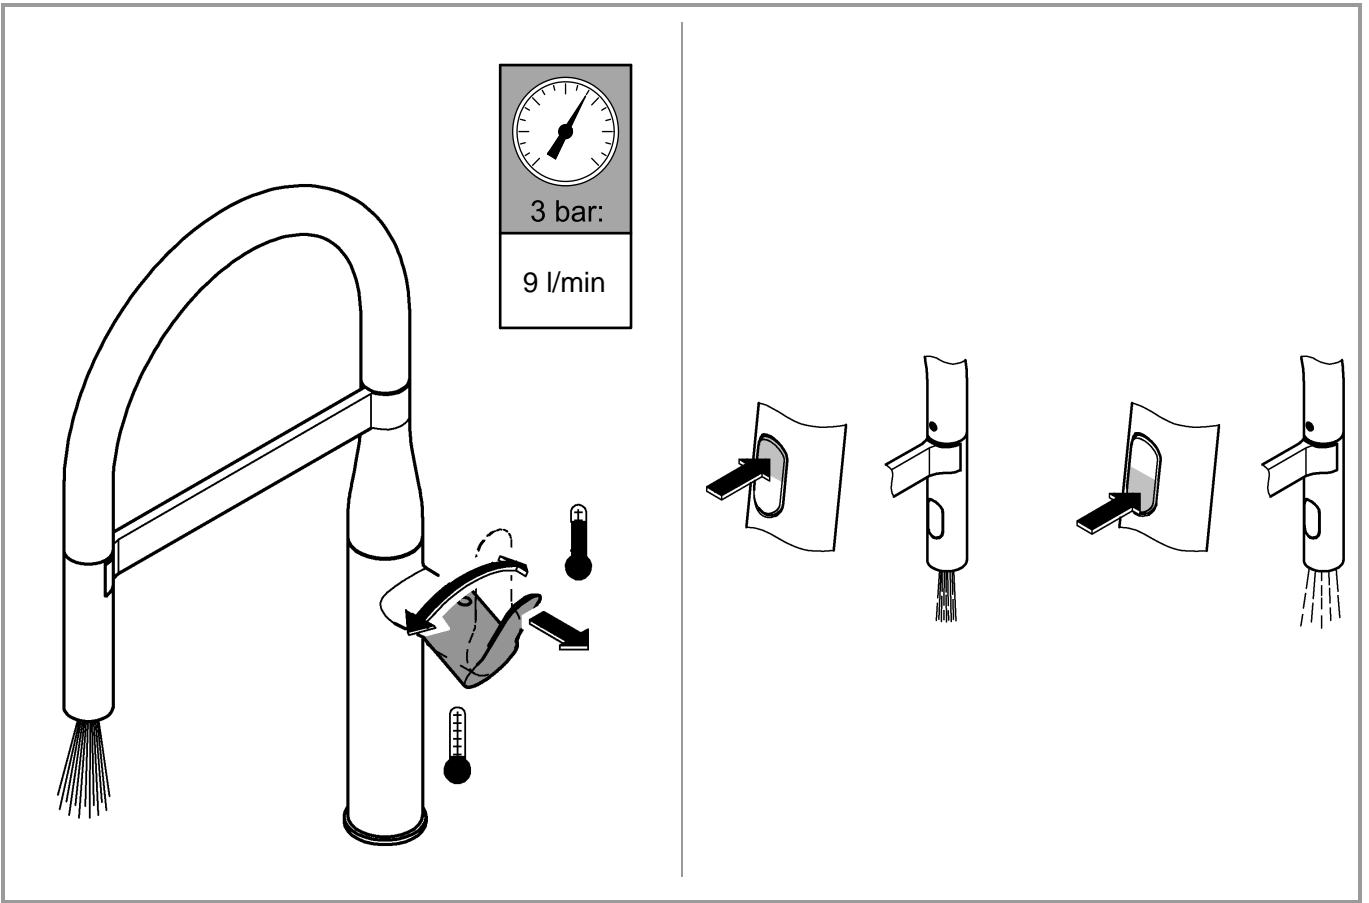

DIN 1988  
DIN EN 806

1

2

3

A series of horizontal lines for writing, consisting of 20 evenly spaced lines extending across the width of the page.

Pure Freude an Wasser

**GROHE**  
WAVES

**D**