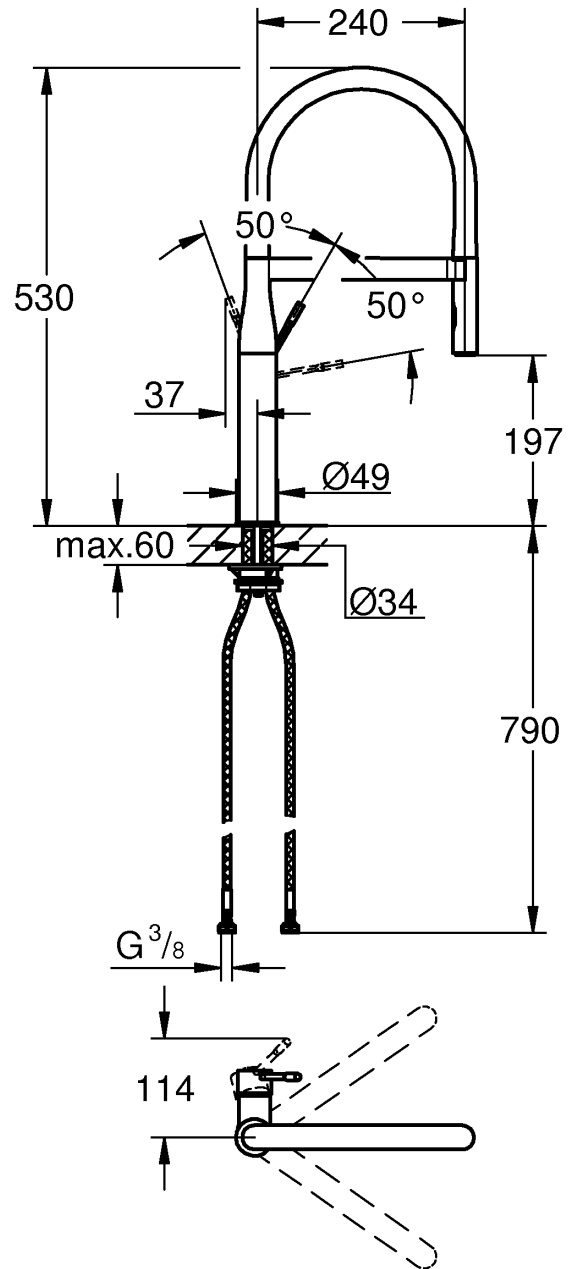

30 294

1

2

3

4

5

6

7

DIN 1988  
DIN EN 806

1

2

3

A series of horizontal lines for writing, consisting of 20 evenly spaced lines extending across the width of the page.

Pure Freude an Wasser

**GROHE**  
WAVES

**D**