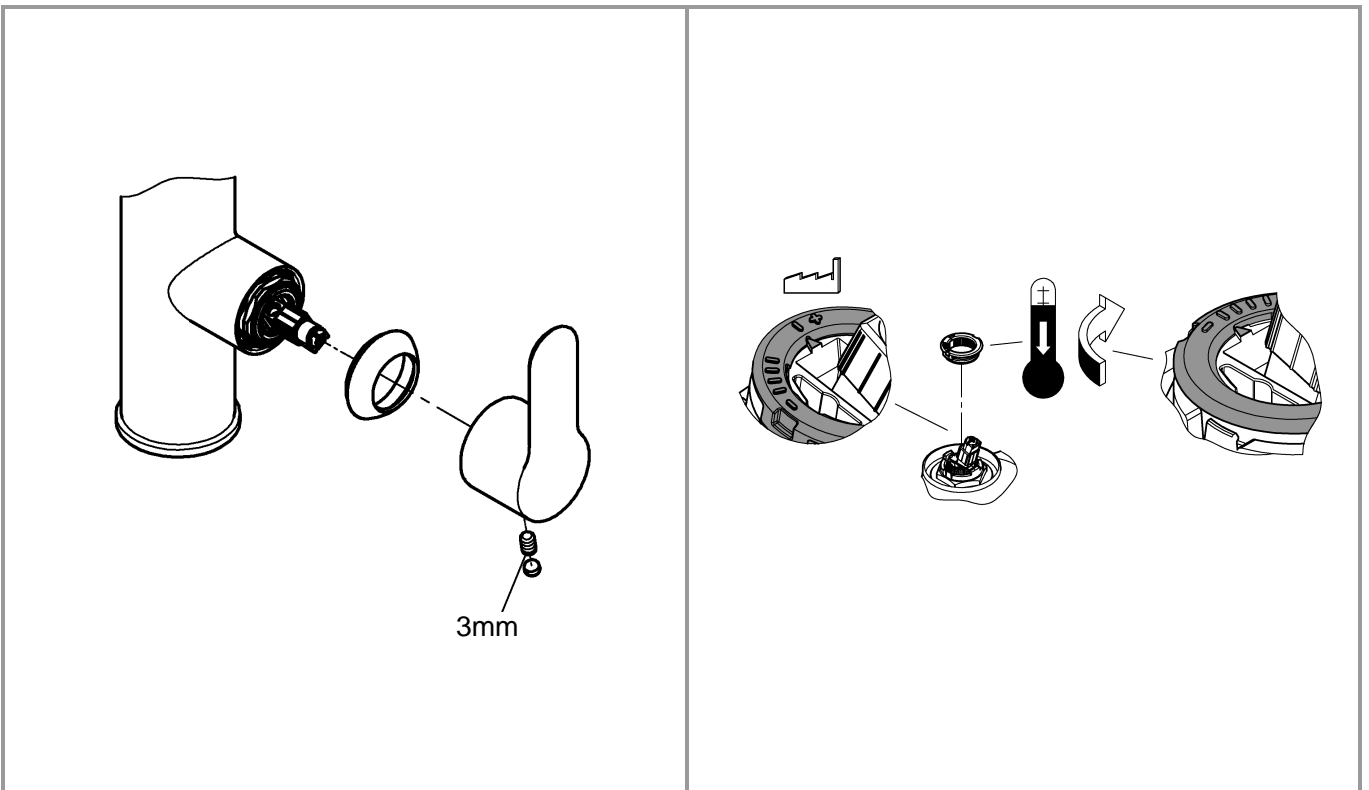

DIN 1988  
DIN EN 806

1

2

3

A series of horizontal lines for writing, consisting of 20 evenly spaced lines extending across the width of the page.

Pure Freude an Wasser

**GROHE**  
WAVES

**D**