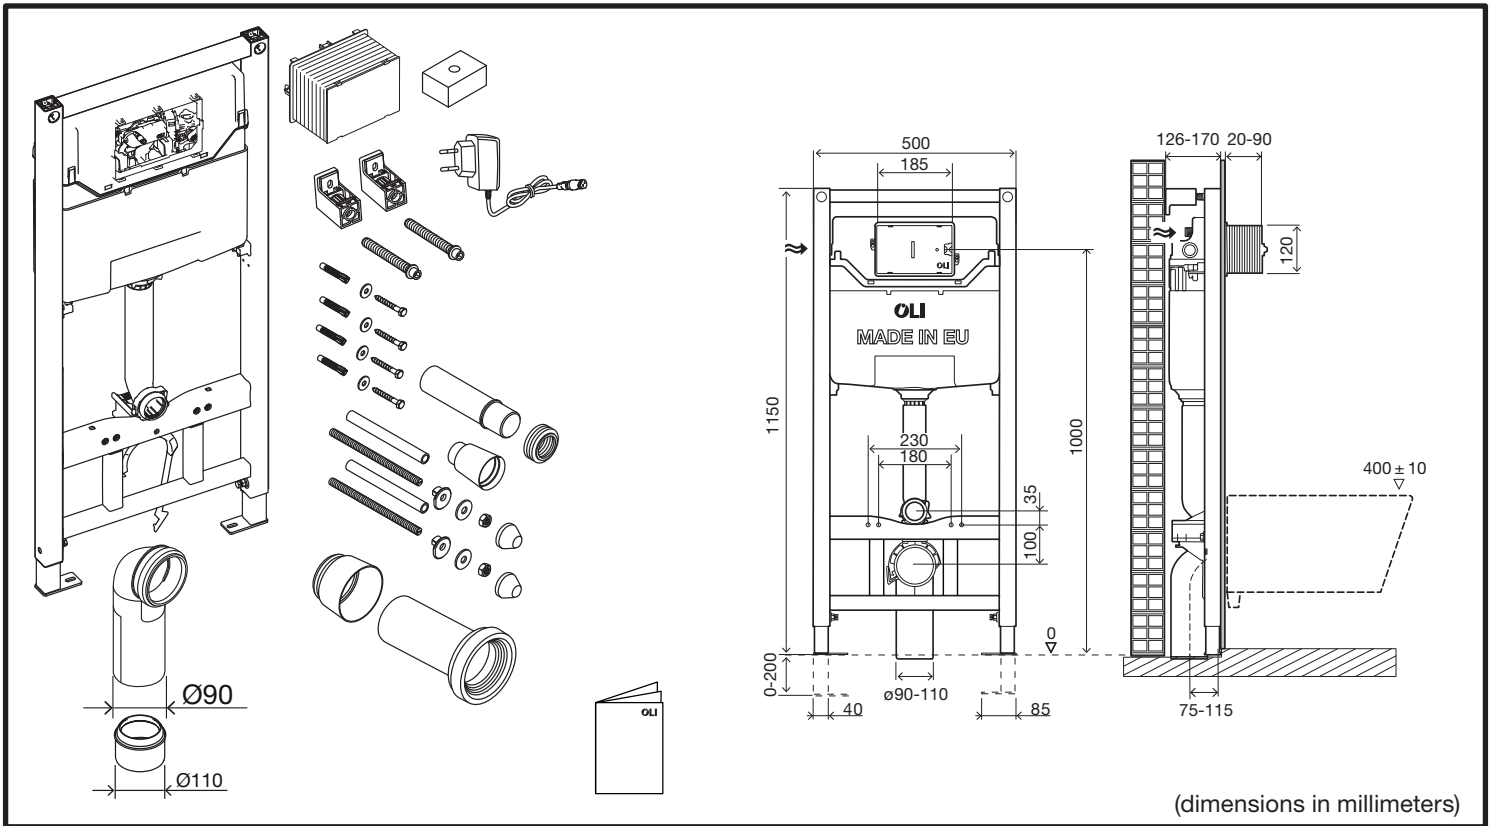

OLI120 PLUS | SANITARBLOCK

Hydroboost

(dimensions in millimeters)

4

5

6

7

X =  www.oli-world.com