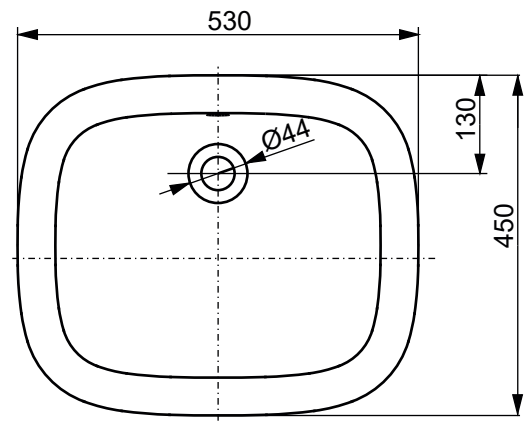

±0=OKFFB

Designation  
**COMMERCIAL**  
 Self rim basin LW763Y

**TOTO**

Altered		Scale <b>1:10</b>
		Signed T.G.
	Date 03/09/2018	

This drawing including the respective data may neither be duplicated nor modified nor altered without the consent of TOTO Europe GmbH. The usage of the data/technical drawings takes place at user's own risk and under exclusion of any liability of TOTO Europe GmbH and/or of the companies of the TOTO-Group. The indicated dimensions are not binding; products are subject to change. Measurements shown may be subject to small variations or are indicative.