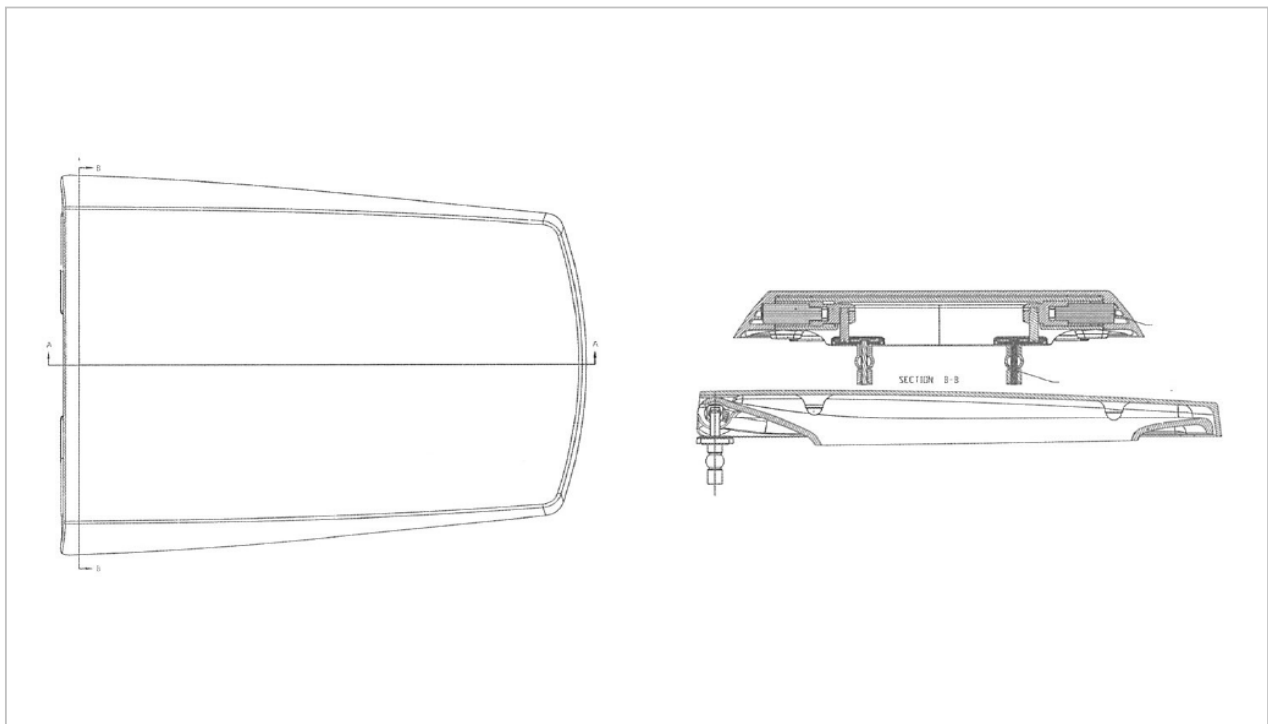

**TOTO**

**OTHERS**

**TC375CVK**

*Seat & Cover*

Product Features  
for JEWELHEX

Suggestion Fittings & Parts

Remark : We reserve the right to change some parts for suitability.

TOTO (THAILAND) CO.,LTD